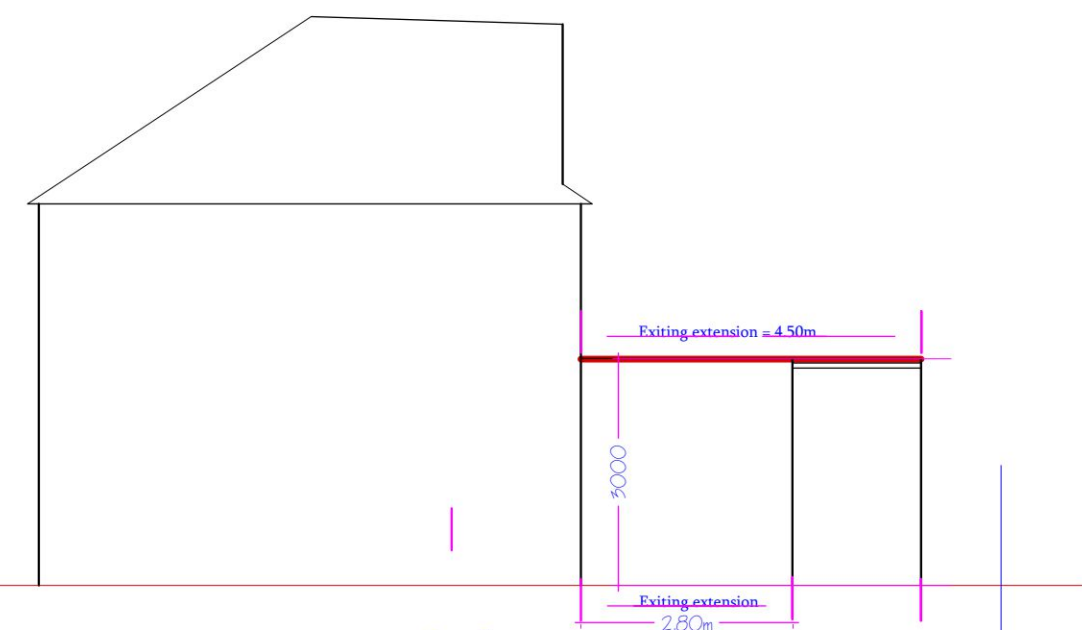

Existing South Elevation

Existing North Elevation

Proposed South Elevation

Proposed North Elevation

Ground floor Rear Extension 72 Grand Avenue, Berrylands, KT5 9HX	FOR Mr. K. Kanagasabai	ELEVATIONS	Eng. No. GrndAv/Elv01P	Scale 1:100	M. Rehamn
				25.01.2023	