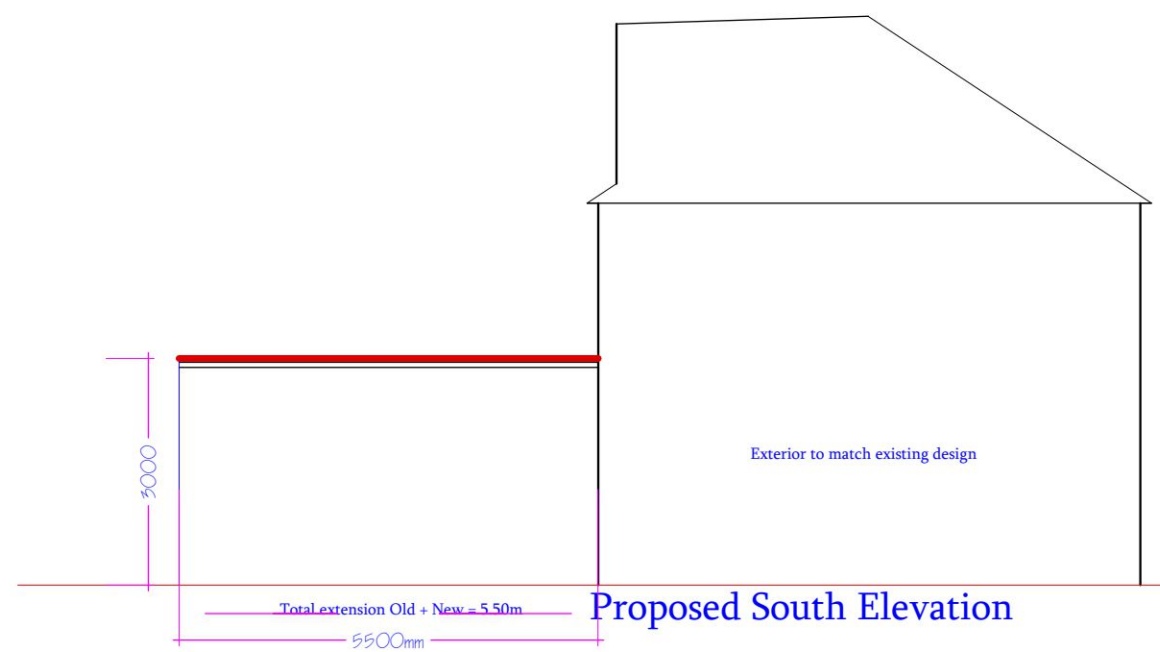

Existing South Elevation

Existing North Elevation

Proposed South Elevation

Proposed North Elevation

Ground floor Rear Extension 72 Grand Avenue, Berrylands, KT5 9HX	FOR Mr. K. Kanagasabai	ELEVATIONS	Eng. No. GrndAv/Elv01P	Scale 1:100	M. Rehamn
				25.01.2023	