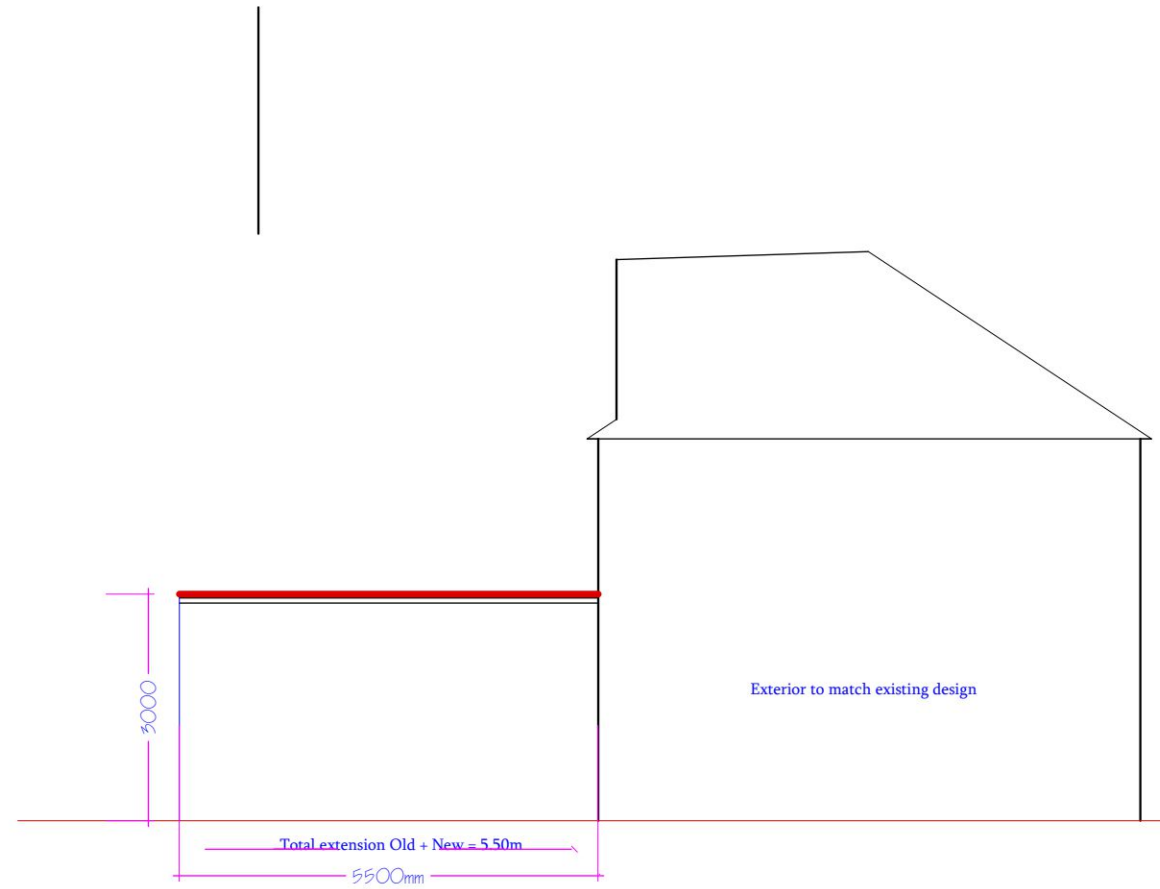

Existing South Elevation

Existing North Elevation

Proposed South Elevation

Proposed North Elevation

Ground floor Rear Extension 72 Grand Avenue, Berrylands, KT5 9HX	FOR Mr. K. Kanagasabai	ELEVATIONS	Dwg No. GrndAv/Elv01	Scale 1:100	M.Rehamn
				25.01.2023	