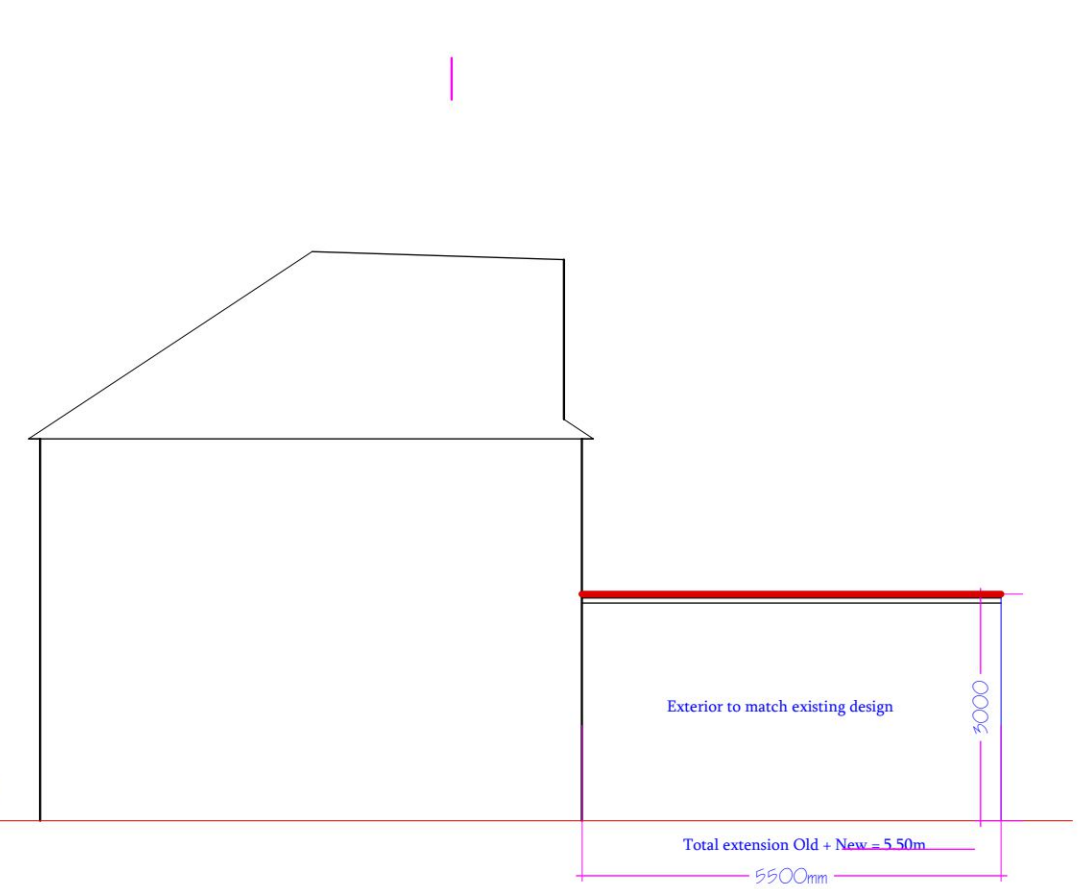

Existing South Elevation

Existing North Elevation

Proposed South Elevation

Proposed North Elevation

Ground floor Rear Extension 72 Grand Avenue, Berrylands, KT5 9HX	FOR Mr. K. Kanagasabai	ELEVATIONS	Dwg No. GrndAv/Elv01	Scale 1:100	M.Rehamn
				25.01.2023	