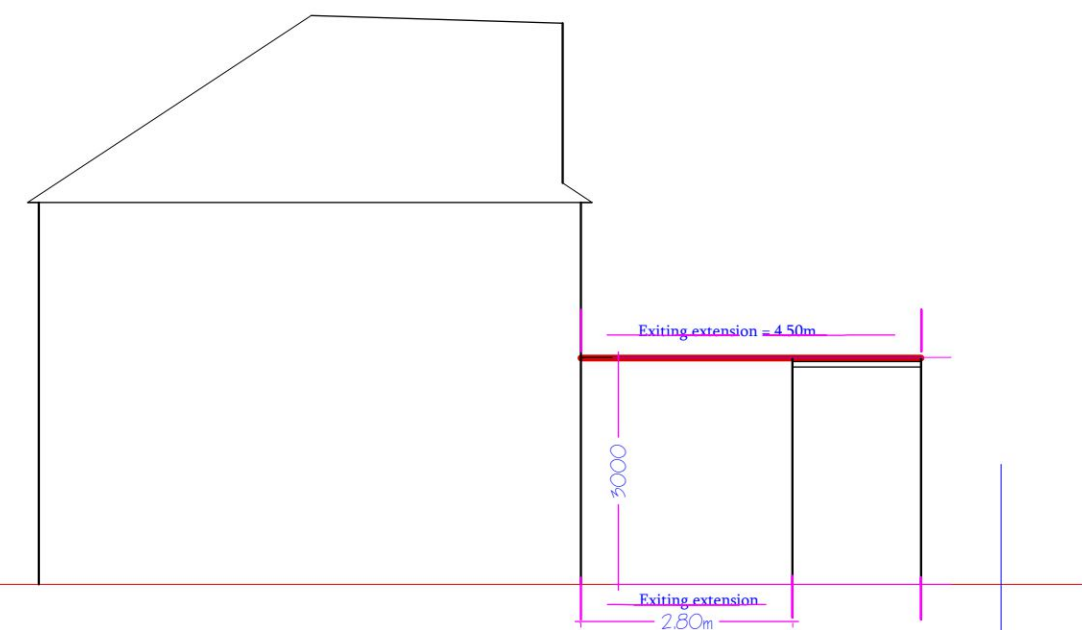

Existing South Elevation

Existing North Elevation

Proposed South Elevation

Proposed North Elevation

Ground floor Rear Extension 72 Grand Avenue, Berrylands, KT5 9HX	FOR Mr. K. Kanagasabai	ELEVATIONS	Dwg No. GrndAv/Elv01	Scale 1:100	M.Rehamn
				25.01.2023	