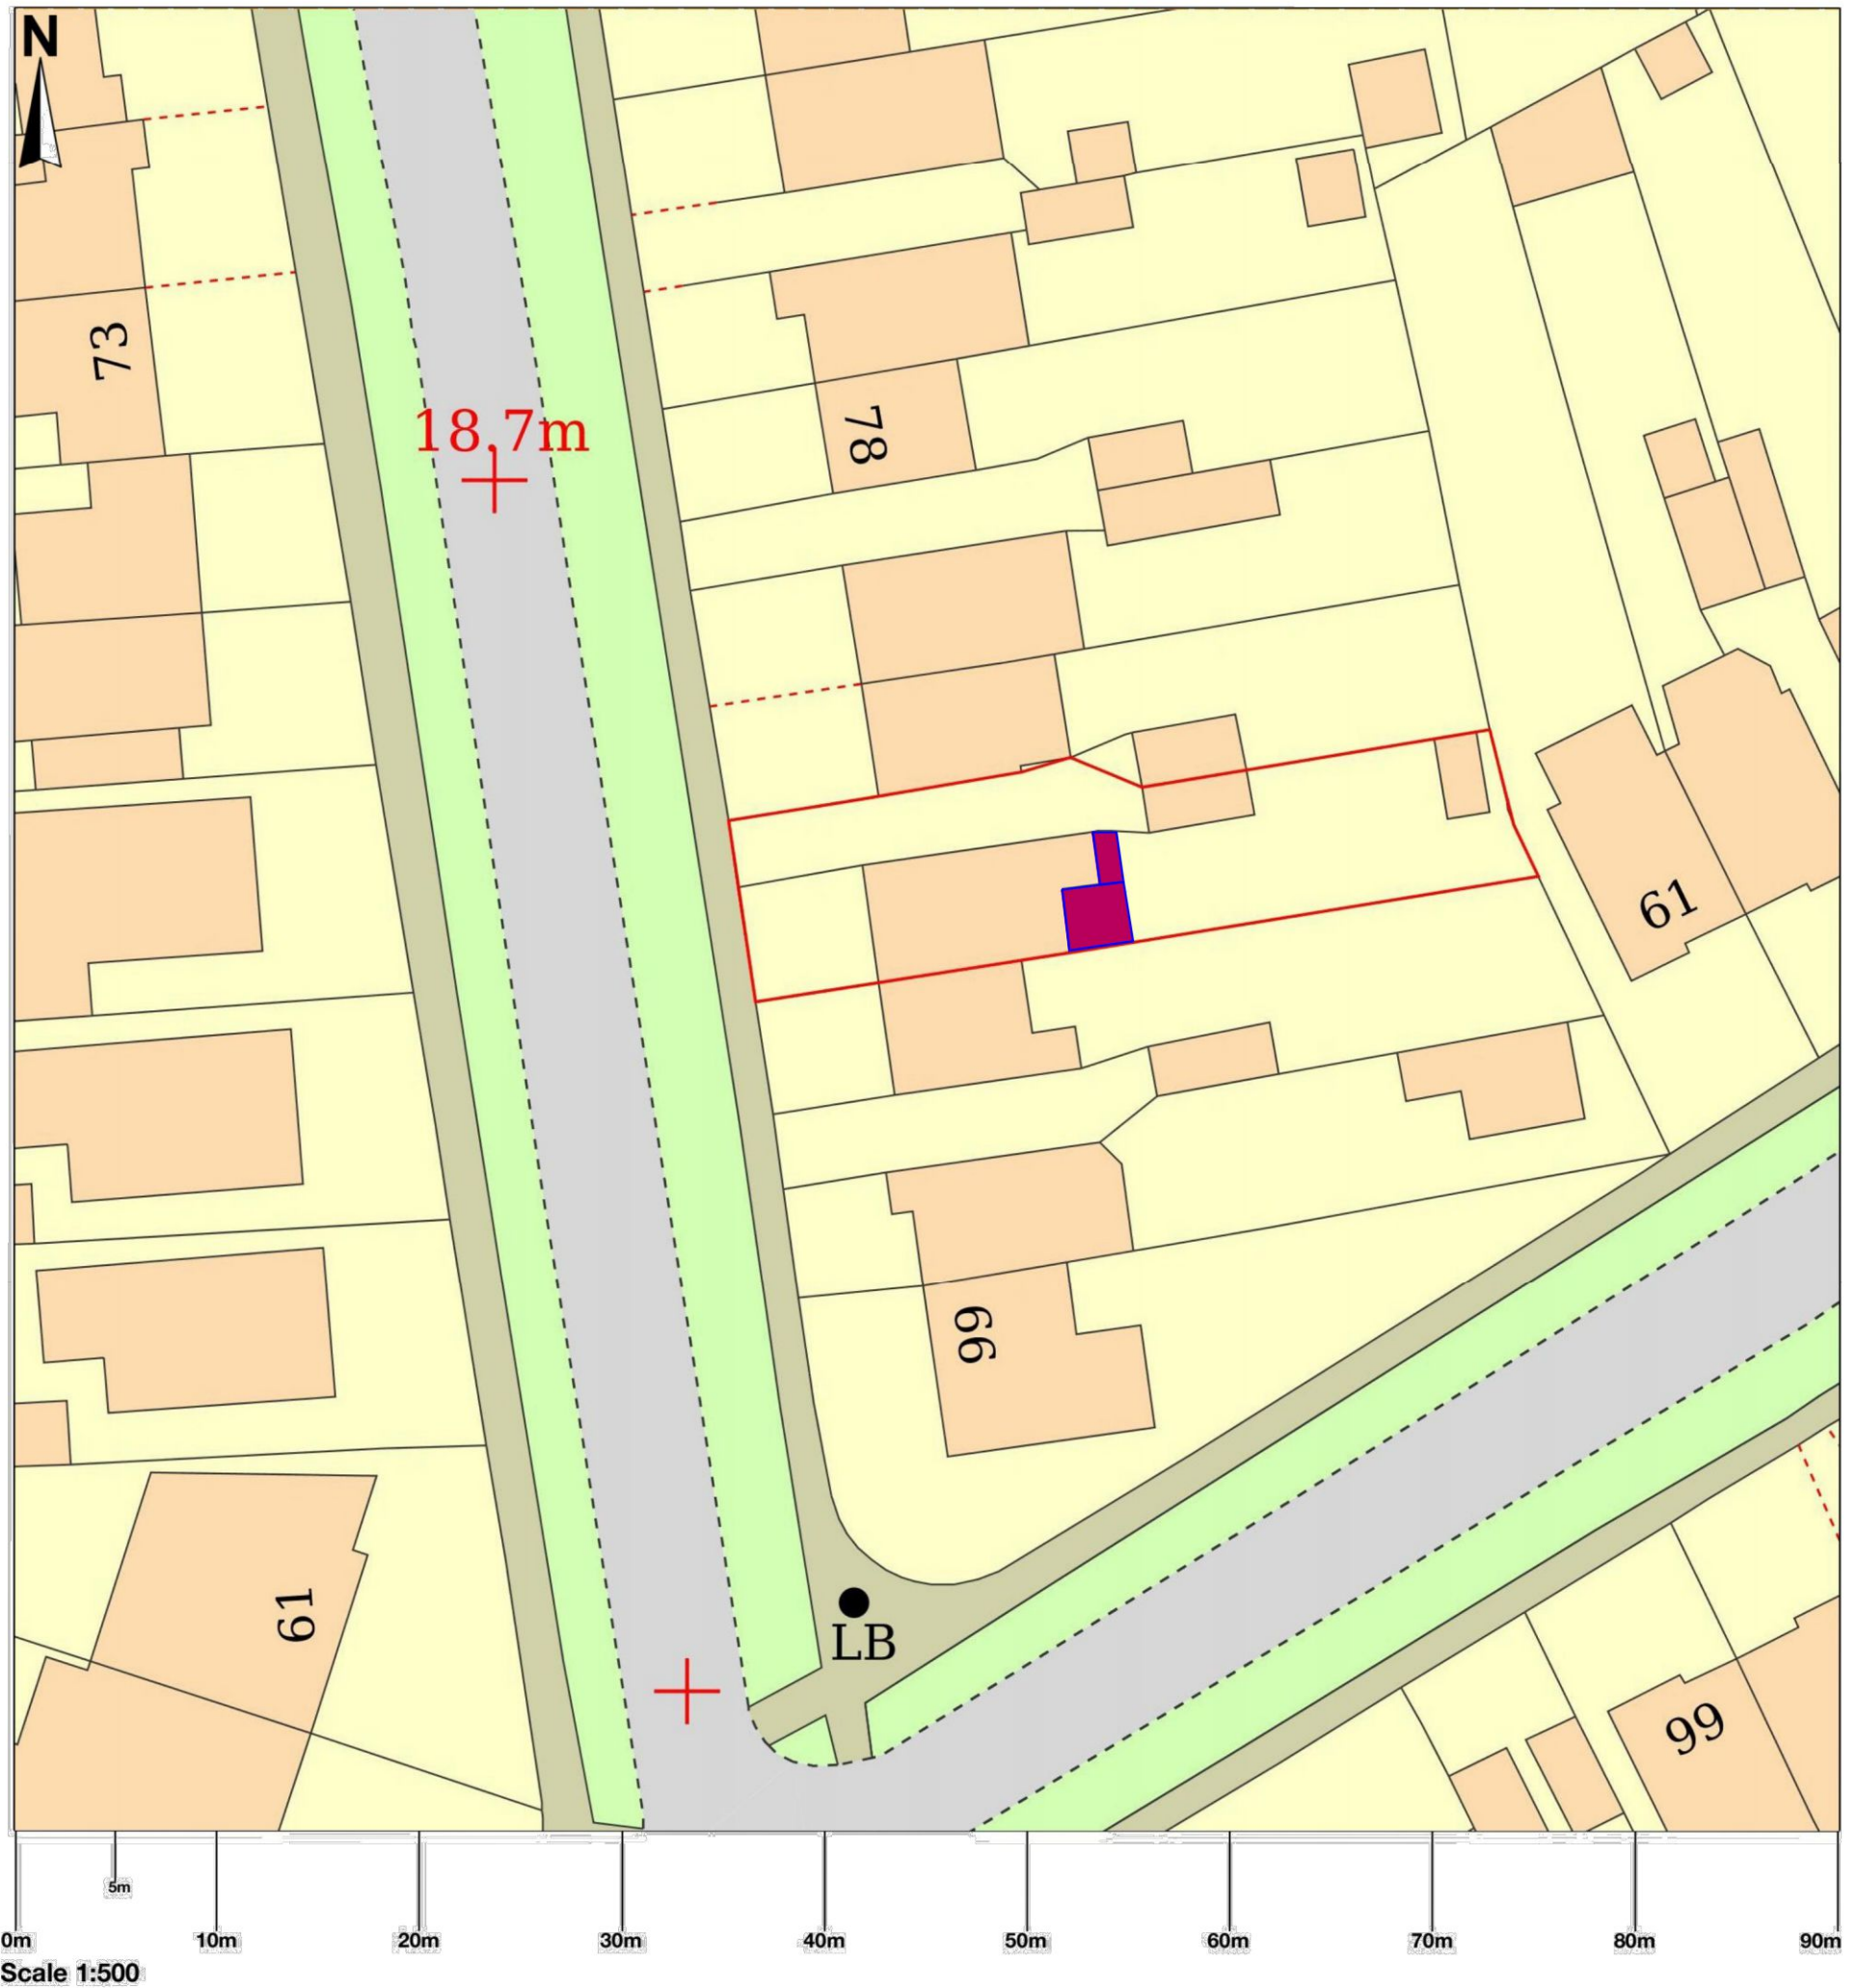

72 Grand Avenue, Surbiton, KT5 9HX

© Crown copyright and database rights 2023 OS 100054135. Map area bounded by: 519900,167148 519990,167238. Produced on 05 June 2023 from the OS National Geographic Database. Supplied by UKPlanningMaps.com. Unique plan reference: b90c/uk/958725/1292976

Block Plan showing proposed Extension.

M.Rehamn