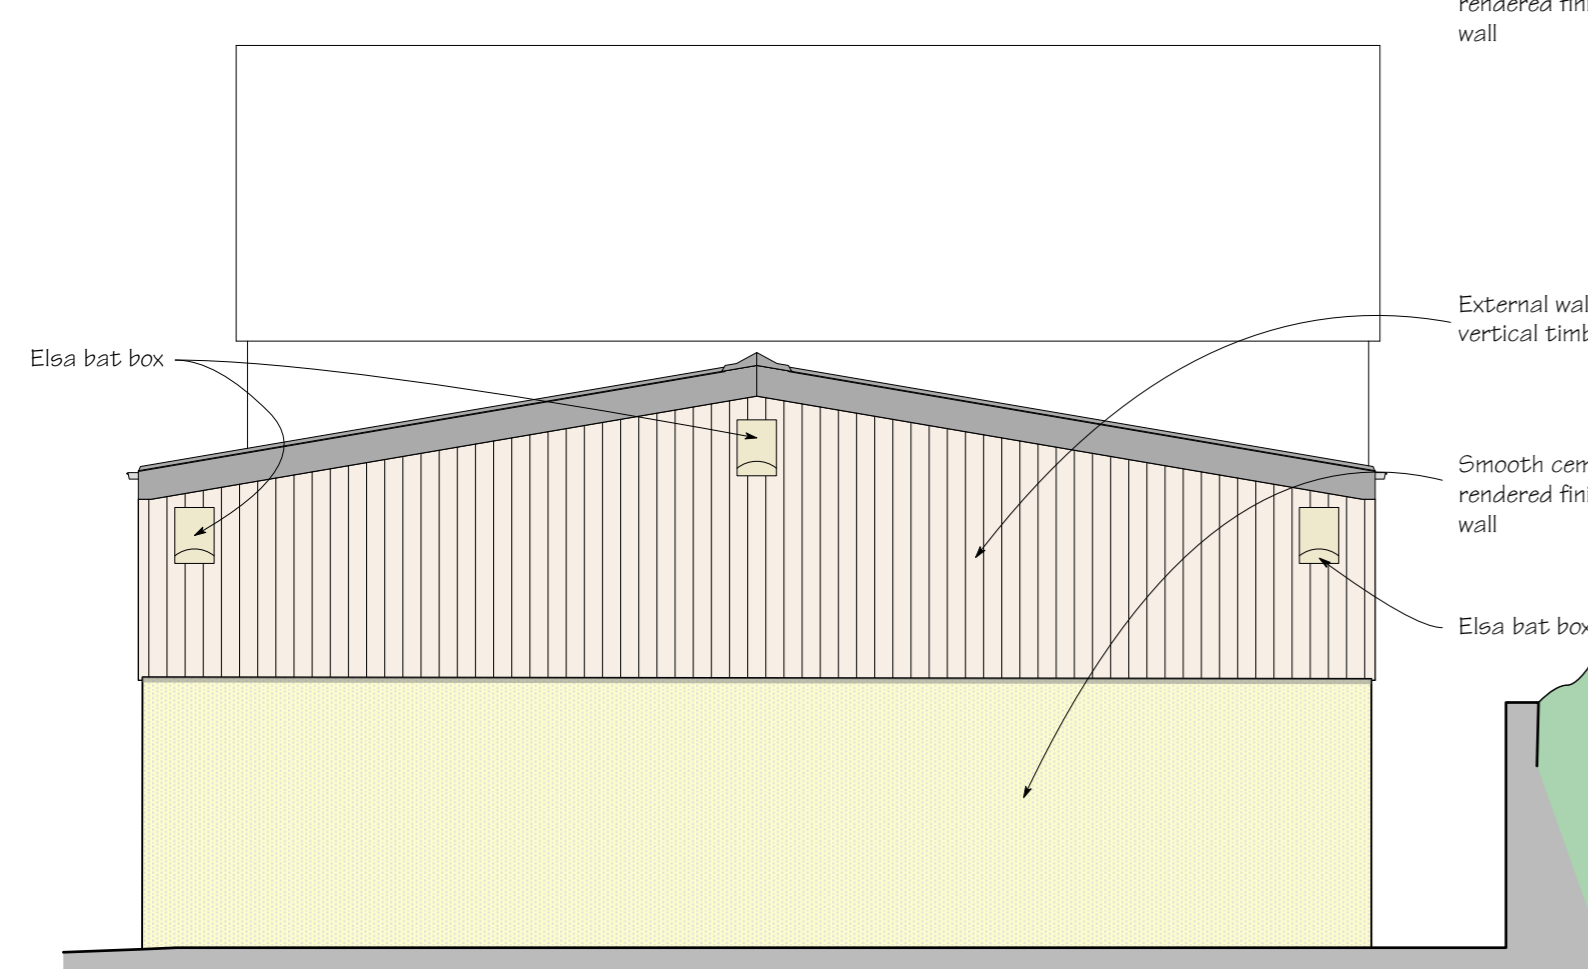

South Elevation

North Elevation

East Elevation

West Elevation

Planning application issue

Revisions

Dan Boyle
The Cottage, Windrush, Bagendon, Oxfordshire OX18 4TT
01451 4284

PROJECT
Alterations Barns at Home Farm, Bagendon

DRAWING TITLE
Proposed Elevations

SCALE 1:50 @ A2 DATE November 2023

DRAWING NUMBER **HFS 50.004**