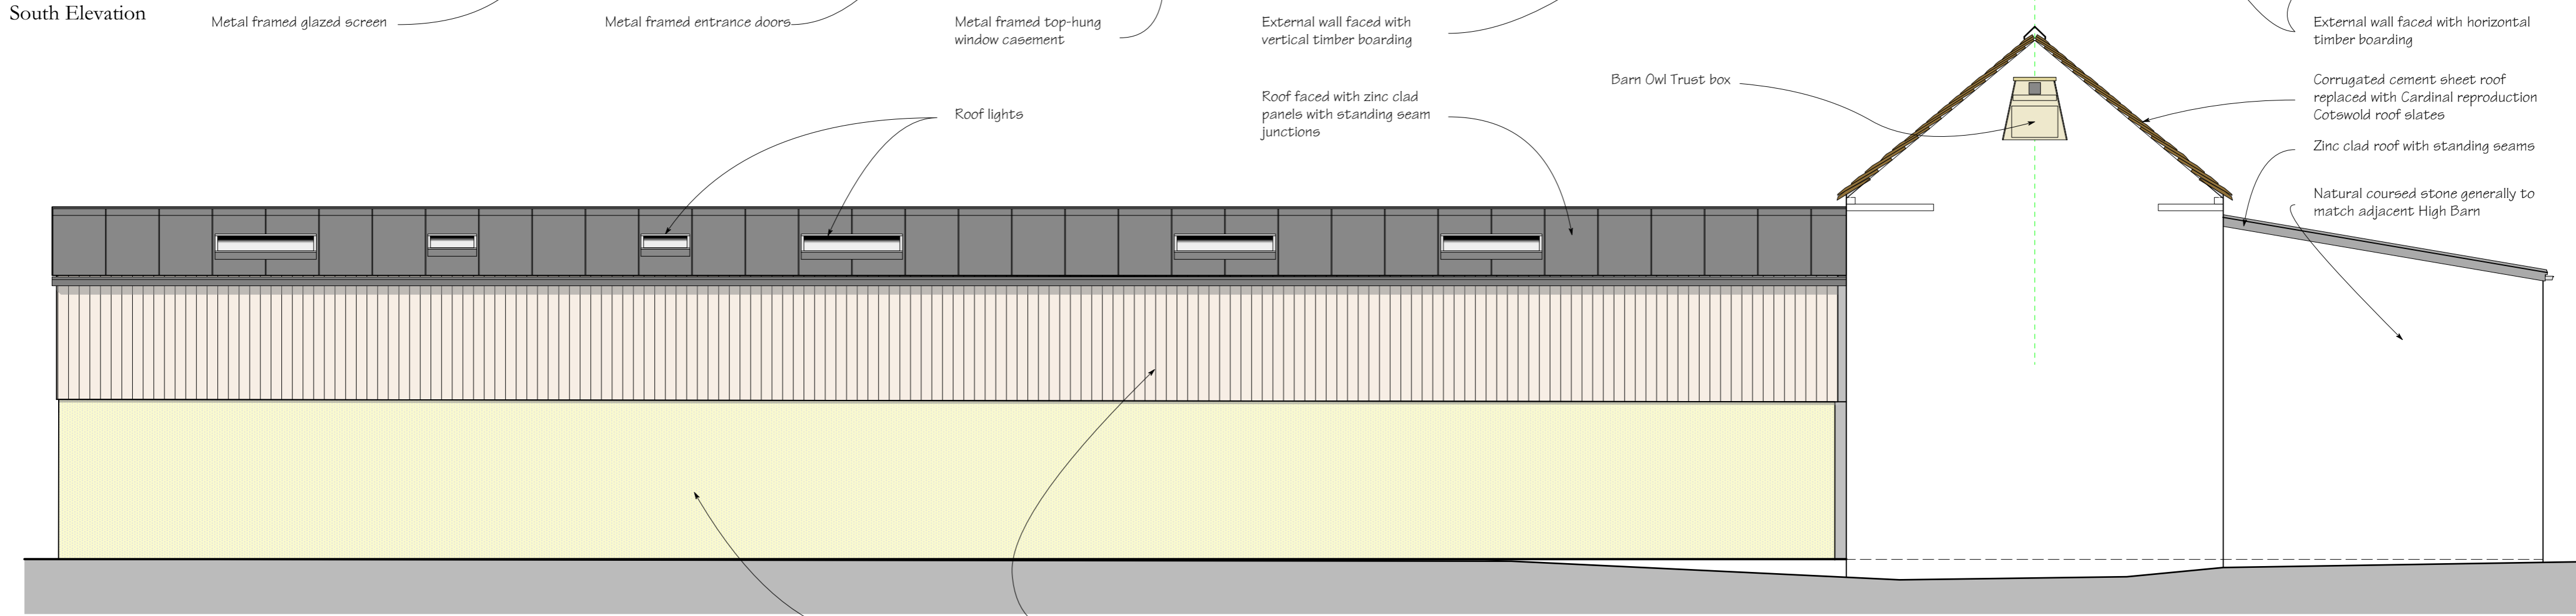

South Elevation

North Elevation

East Elevation

West Elevation

Planning application issue

Revisions

Dan Boyle
The Cottage, Windrush, Bagendon, Oxfordshire OX18 4TT
01451 4284

PROJECT
Alterations Barns at Home Farm, Bagendon

DRAWING TITLE
Proposed Elevations

SCALE 1:50 @ A2 DATE November 2023

DRAWING NUMBER **HFS 50.004**