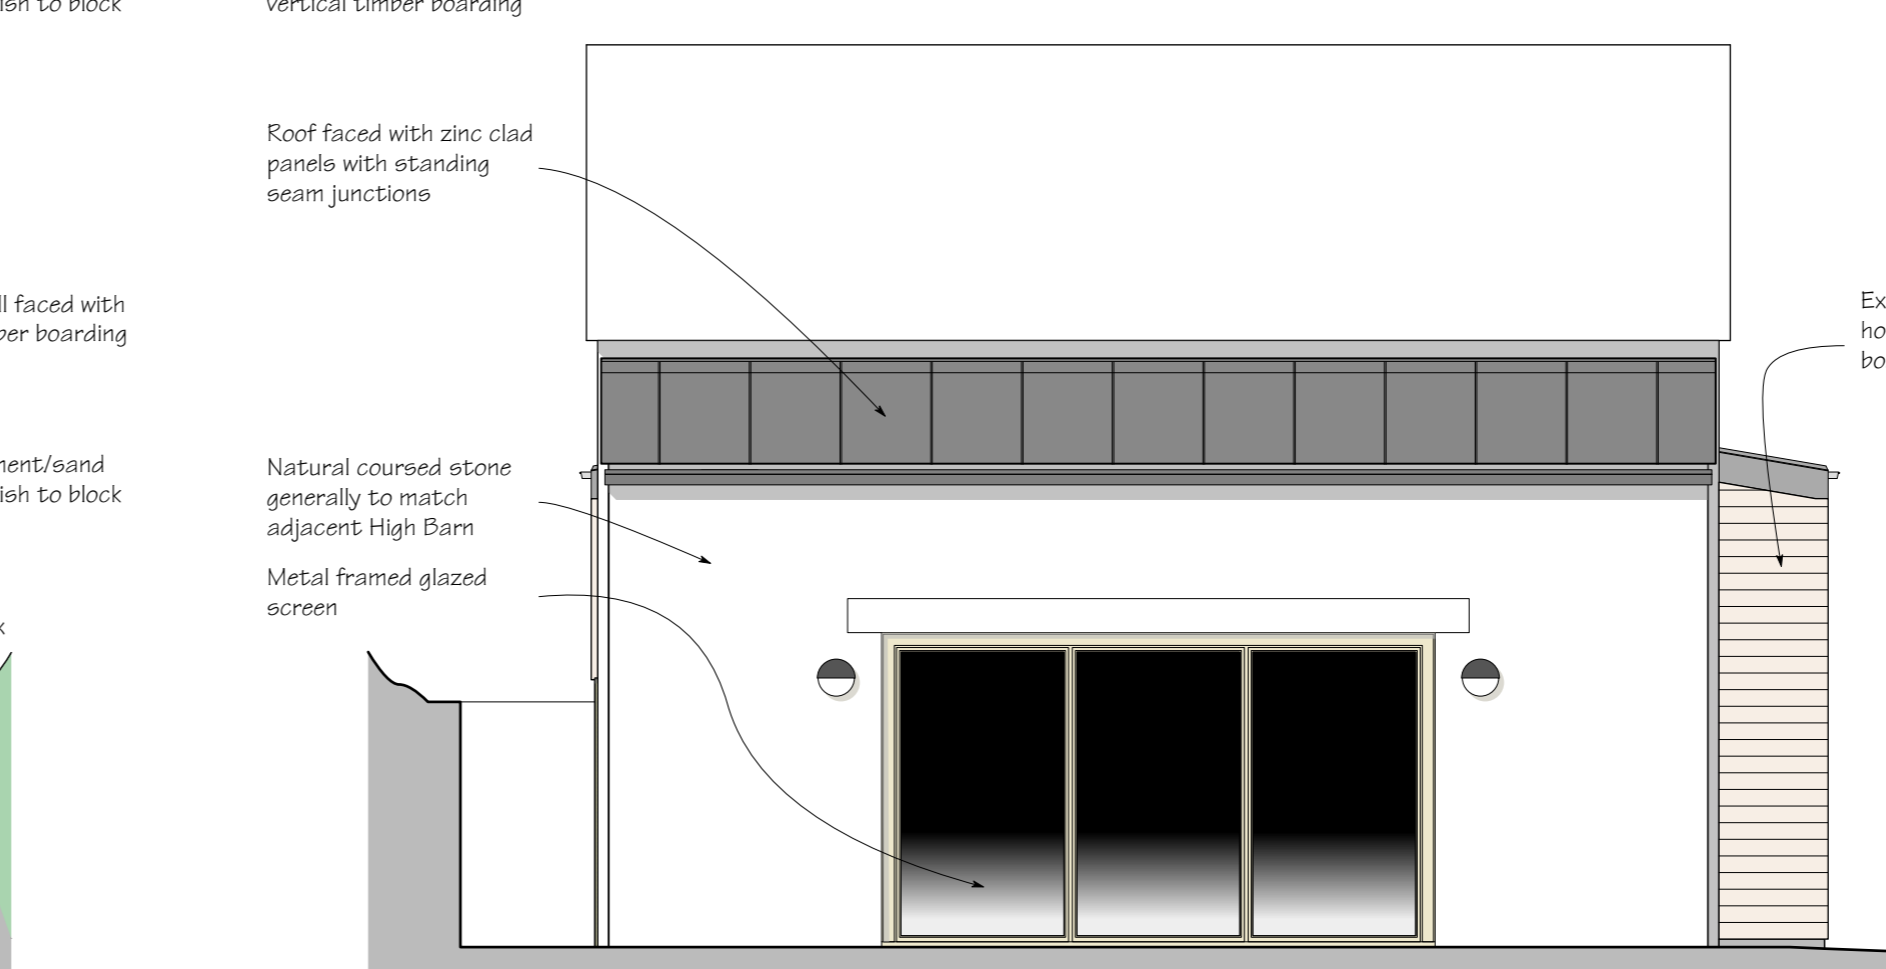

South Elevation

North Elevation

East Elevation

West Elevation

Planning application issue

Revisions

Dan Boyle
The Cottage, Windrush, Bagendon, Oxfordshire OX18 4TT
01451 4284

PROJECT
Alterations Barns at Home Farm, Bagendon

DRAWING TITLE
Proposed Elevations

SCALE 1:50 @ A2 DATE November 2023

DRAWING NUMBER **HFS 50.004**