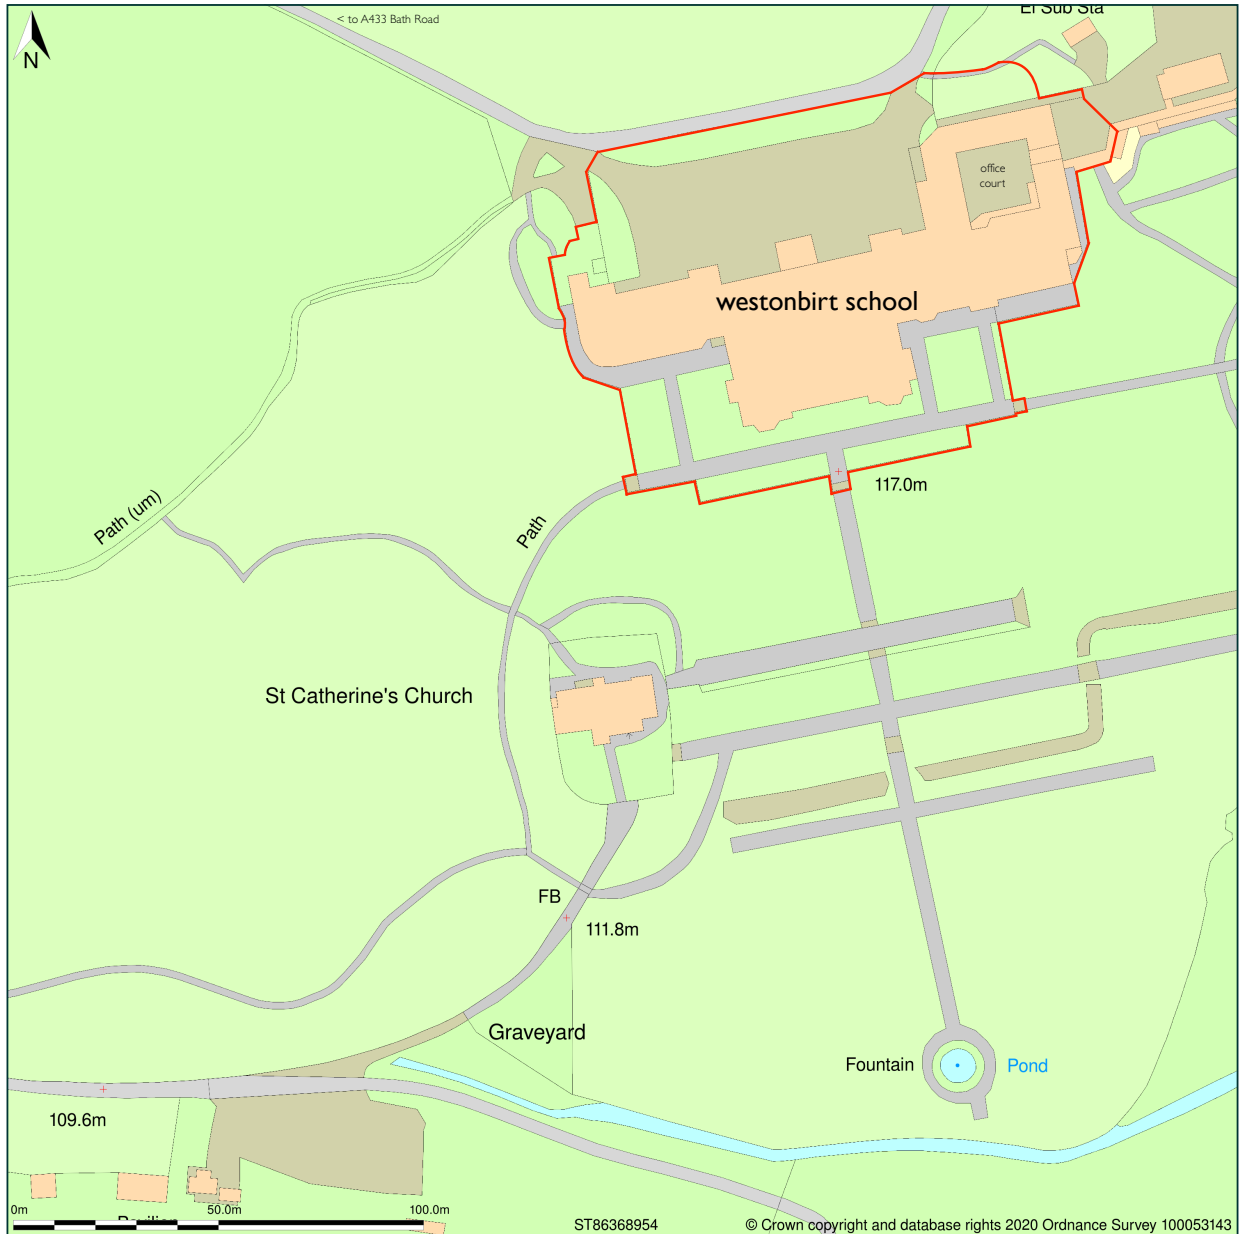

Westonbirt School, Easton Grey Road, Westonbirt, Tetbury, Gloucestershire, GL8 8QG

Site Plan shows area bounded by: 386219.53, 189397.27 386519.53, 189697.27 (at a scale of 1:1250), OSGridRef: ST86368954. The representation of a road, track or path is no evidence of a right of way. The representation of features as lines is no evidence of a property boundary.

Produced on 12th Jun 2020 from the Ordnance Survey National Geographic Database and incorporating surveyed revision available at this date. Reproduction in whole or part is prohibited without the prior permission of Ordnance Survey. © Crown copyright 2020. Supplied by www.buyaplan.co.uk a licensed Ordnance Survey partner (100053143). Unique plan reference: #00523110-44D014