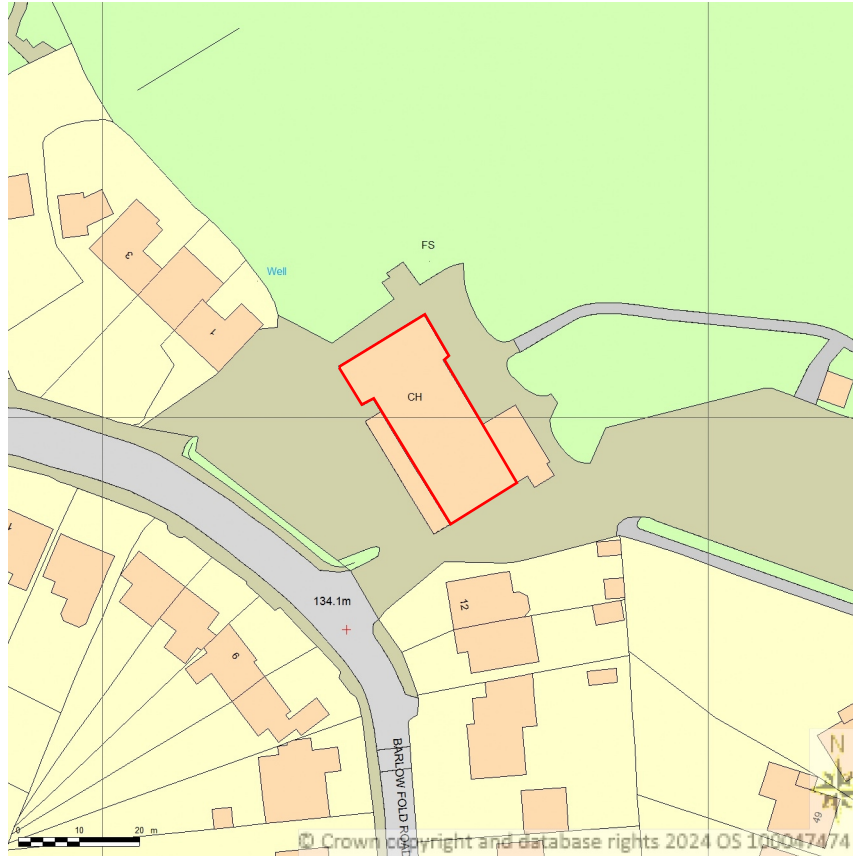

SITE LOCATION PLAN

AREA 2 HA

SCALE: 1:1250 on A4

CENTRE COORDINATES: 394855 , 391398

Supplied by Streetwise Maps Ltd

www.streetwise.net

Licence No: 100047474

17:09:38 23/02/2024