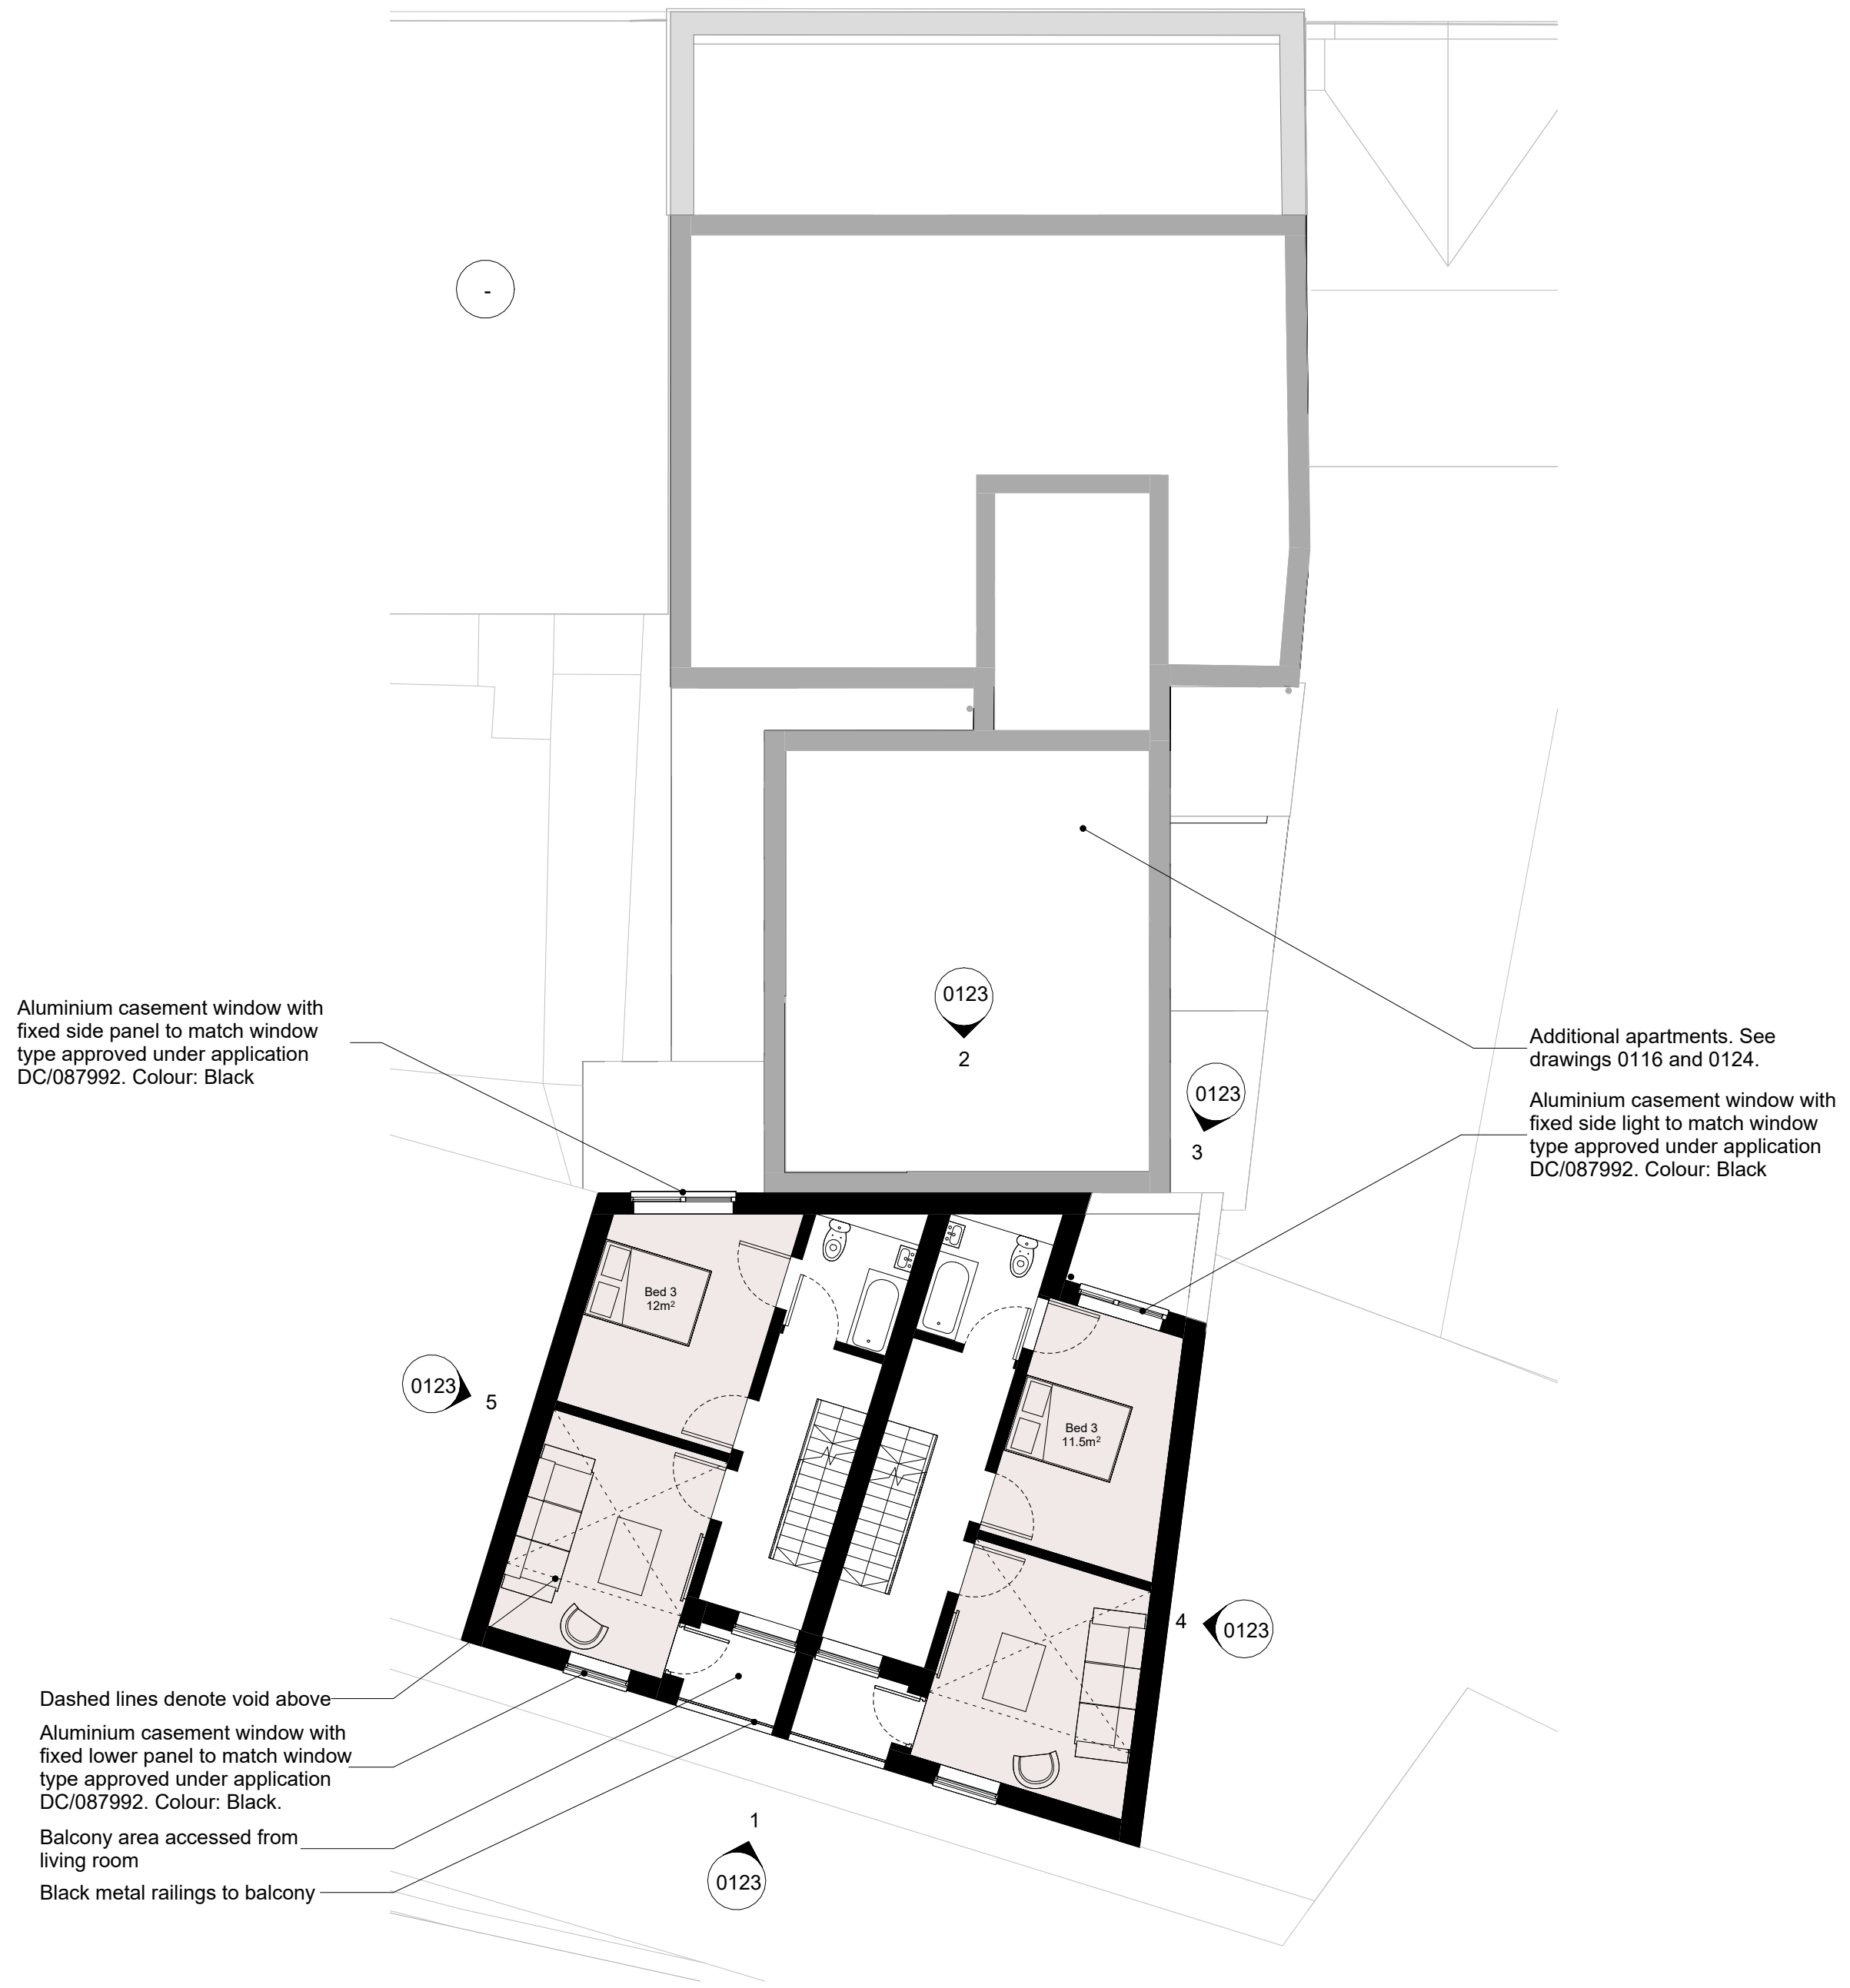

1 PLN - Proposed Townhouses Level 0 (Pickford's Brow)
scale: 1 : 100

2 PLN - Proposed Townhouses Level 01 (Pickford's Brow)
scale: 1 : 100