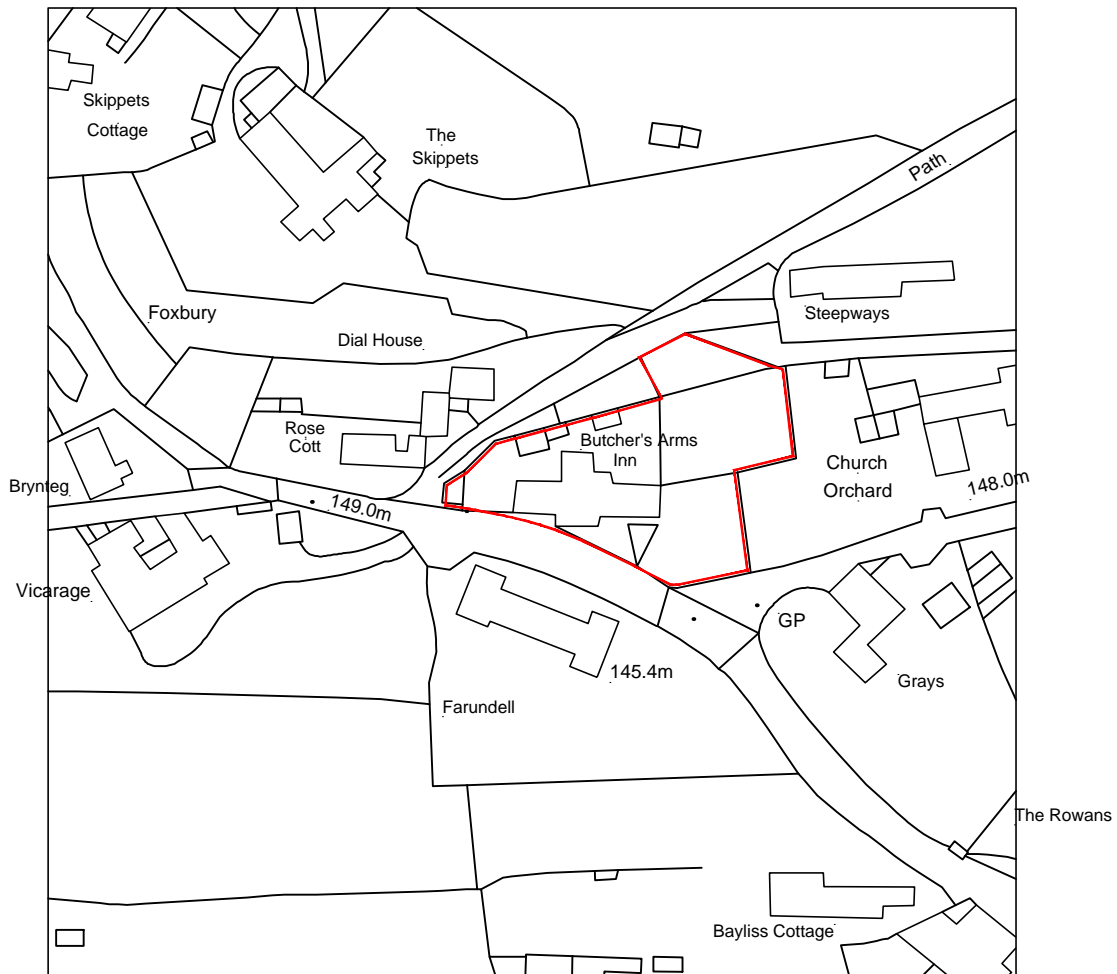

21024 drawing number 003

The Butchers Arms
Sheepscombe
Gloucestershire GL6 7RH

OS Map Site Location Plan
scale 1:1250 at A4 print.

©Crown Copyright. All rights reserved. Licence no. 100019980