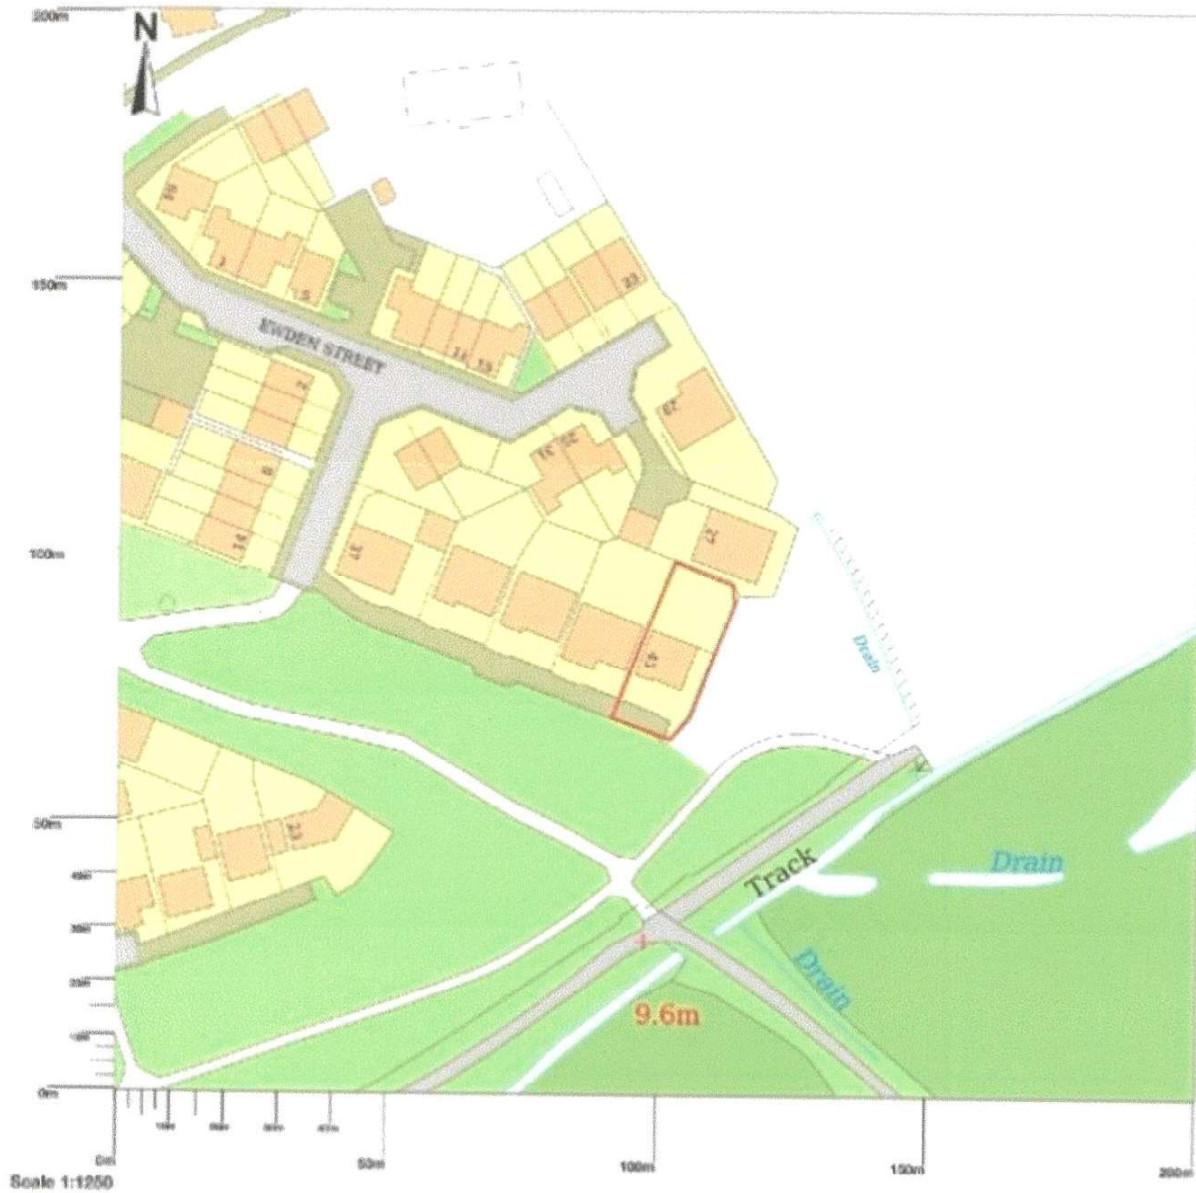

**UK  
Planning  
Maps**

## 45 Ewden Street, Fulford, York, YO19 4AU

© Crown copyright and database rights 2023 OS 100054135. Map area bounded by: 461546,448948 461746,449148. Produced on 03 November 2023 from the OS National Geographic Database. Supplied by UKPlanningMaps.com. Unique plan reference: p4e/uk/1021689/1377825