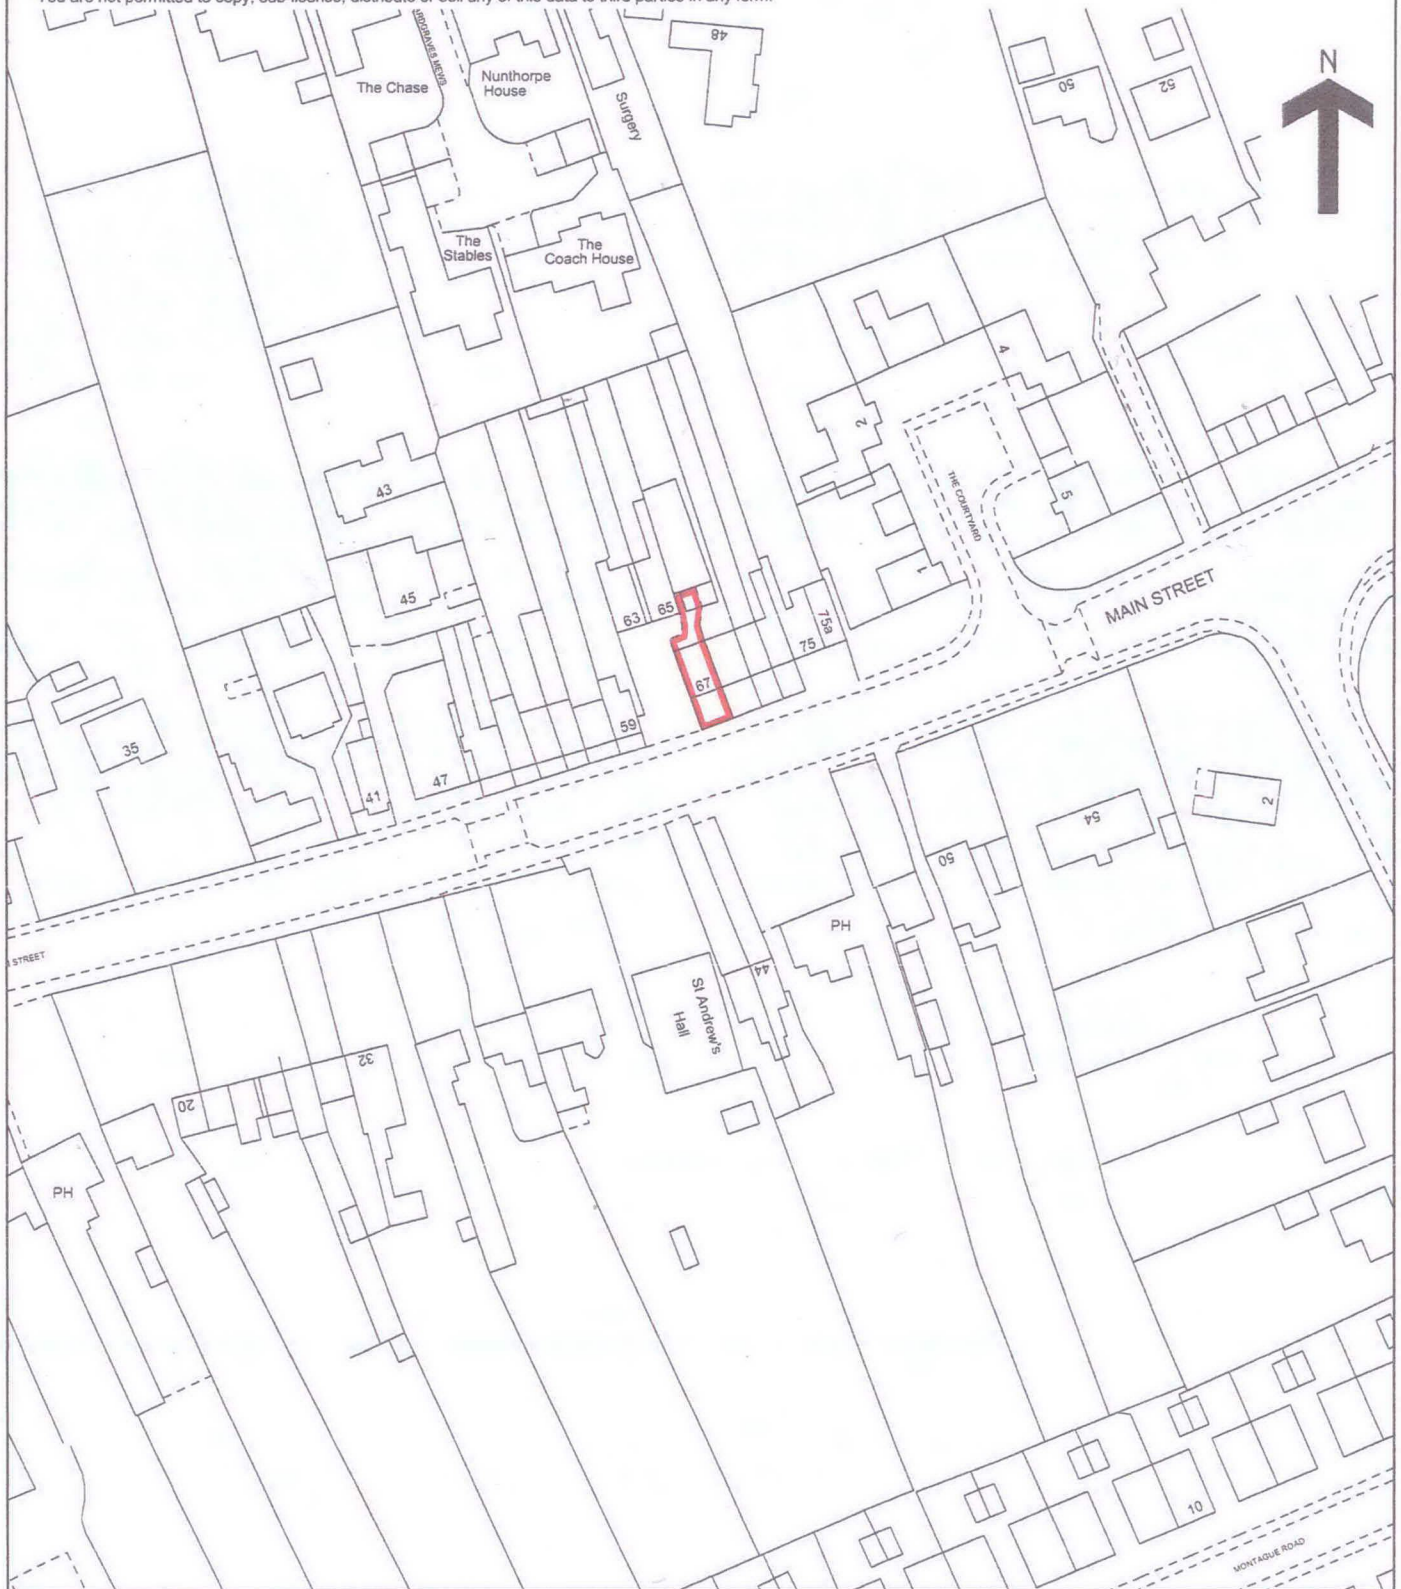

HM Land Registry
Official copy of
title plan

Title number **NYK475427**
Ordnance Survey map reference **SE5947NW**
Scale **1:1250**
Administrative area **York**

67 MAIN ST BISHOPTHORPE, YORK

© Crown copyright and database rights 2021 Ordnance Survey 100026316.
You are not permitted to copy, sub-license, distribute or sell any of this data to third parties in any form.

This official copy issued on 9 June 2021 shows the state of this title plan on 9 June 2021 at 10:12:27.

It is admissible in evidence to the same extent as the original (s.67 Land Registration Act 2002).

This title plan shows the general position, not the exact line, of the boundaries. It may be subject to distortions in scale. Measurements scaled from this plan may not match measurements between the same points on the ground.