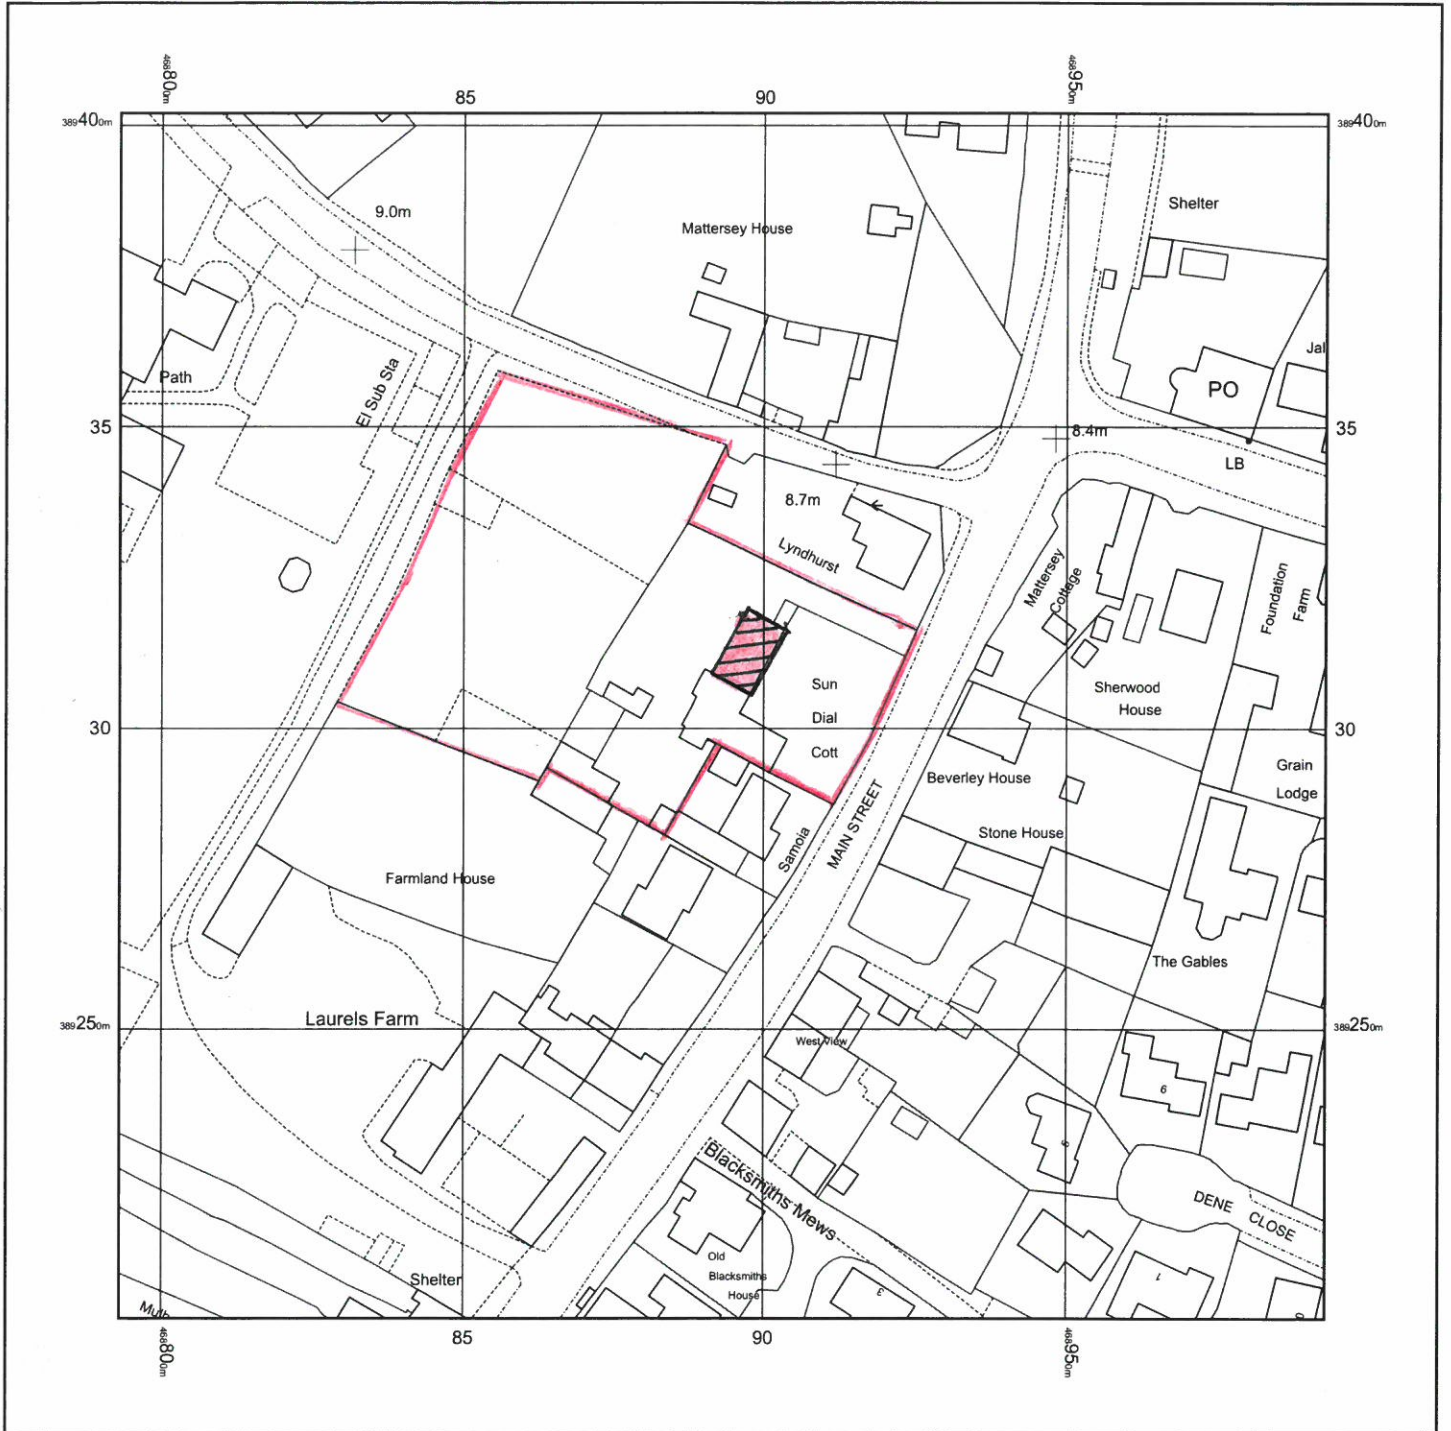

SUNDIAL COTTAGE, MAIN STREET, MATTERSEY, NOTTINGHAMSHIRE, DN10 5DY

Supplied by: www.ukmapcentre.com

Serial No: 279340

Centre Coordinates: 468893,389302

Production Date: 01/02/2024 10:44:46

© Crown copyright and database rights 2024 Ordnance Survey 100048957. The representation of road, track or path is no evidence of a boundary or right of way. The representation of features as lines is no evidence of a property boundary.