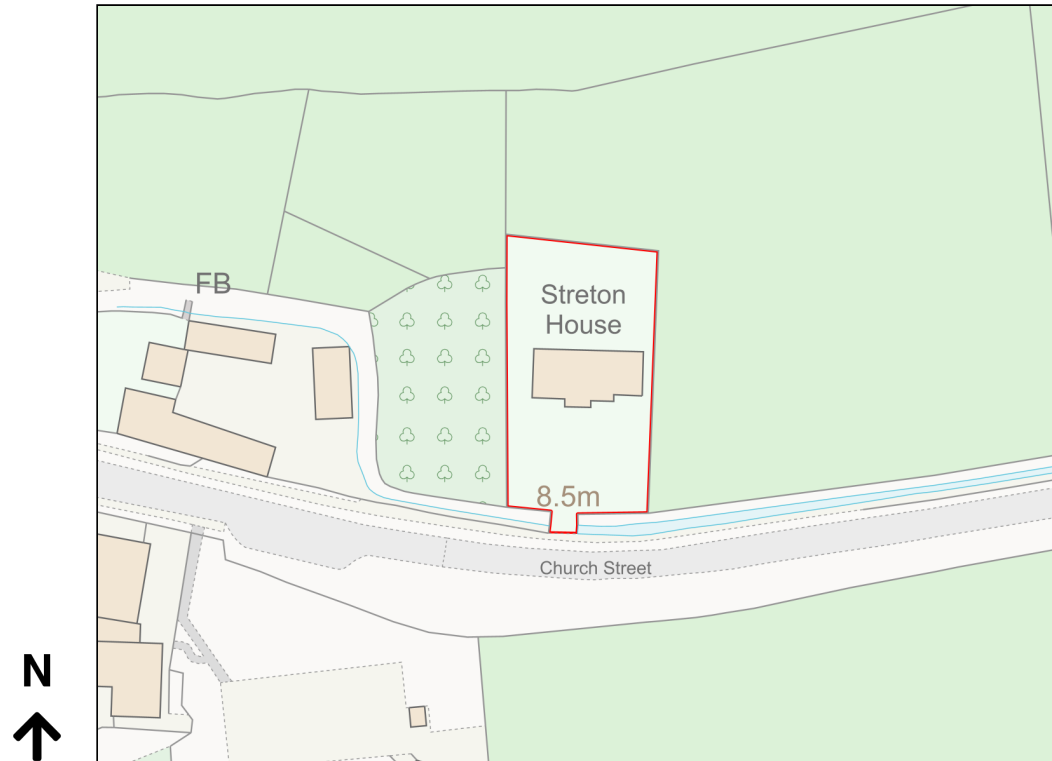

# Location Plan

Site Address: Streton House, Church Street, Sturton Le Steeple, DN22 9HQ

Date Produced: 13-Feb-2024

Scale: 1:1250 @A4

Planning Portal Reference: PP-12723037v1