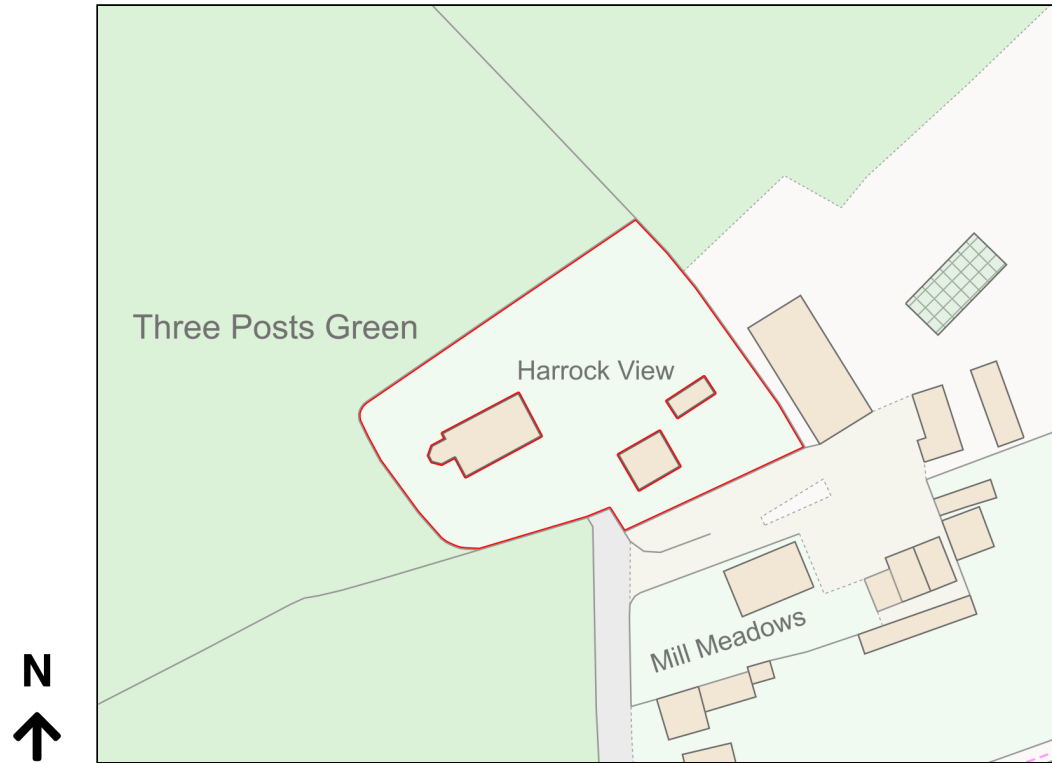

Location Plan

Site Address: Harrock View, Three Post Green, Mawdesley, L40 3SU

Date Produced: 26-Feb-2024

Scale: 1:1250 @A4

Planning Portal Reference: PP-12472873v1