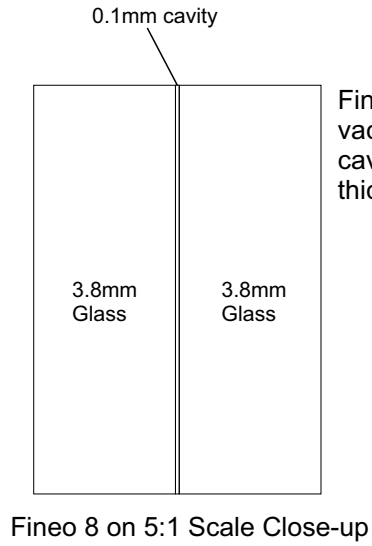

Proposed Window Sections

Installation of Fineo 8

Fineo Glazing Systems are vacuum sealed units with a cavity of 0.1mm. The total unit thickness is 7.7mm.

0 10 20 30 40 50 60 70 80 90 100

0 0.05 0.1 0.15 0.20 0.25 0.3 0.35 0.4 0.45 0.5

Proposed Window Specification :

W1, W3, W4, W7, W8
Like-for-Like Replacement

Timber: Accoya
50x50mm timber sections, 12mm Parting beads and 33mm baton rods. 21mm Astragals

Draught Exclusion: Brush Pile and Carrier