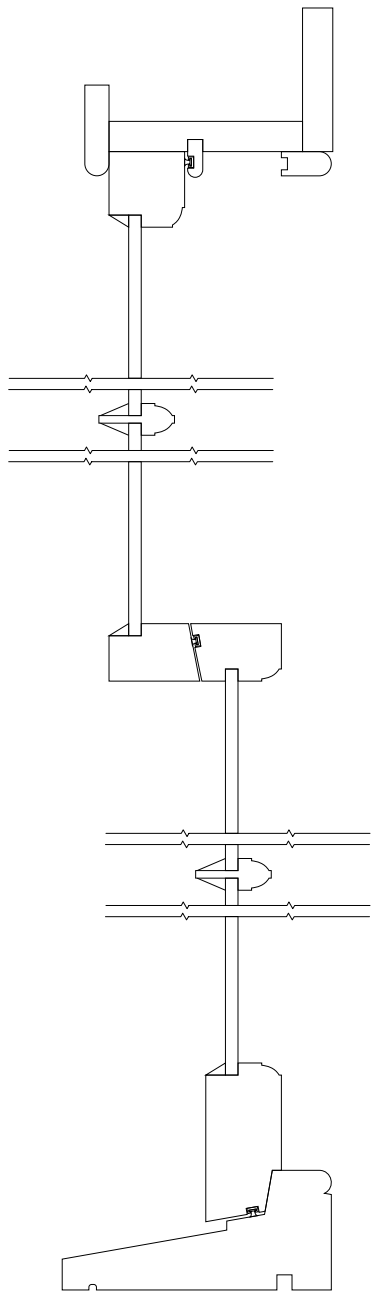

Proposed Window Sections

Installation of Fineo 8

Fineo Glazing Systems are vacuum sealed units with a cavity of 0.1mm. The total unit thickness is 7.7mm.

0 10 20 30 40 50 60 70 80 90 100

0 0.05 0.1 0.15 0.20 0.25 0.3 0.35 0.4 0.45 0.5

Proposed Window Specification :

W1, W3, W4, W7, W8
Like-for-Like Replacement

Timber: Accoya
50x50mm timber sections, 12mm Parting beads and 33mm baton rods. 21mm Astragals

Draught Exclusion: Brush Pile and Carrier