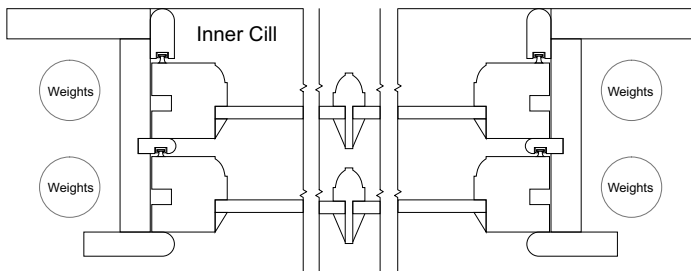

Proposed Window Sections

Installation of Fineo 8

Fineo Glazing Systems are vacuum sealed units with a cavity of 0.1mm. The total unit thickness is 7.7mm.

0 10 20 30 40 50 60 70 80 90 100

0 0.05 0.1 0.15 0.20 0.25 0.3 0.35 0.4 0.45 0.5

Proposed Window Specification :

W1, W3, W4, W7, W8
Like-for-Like Replacement

Timber: Accoya
50x50mm timber sections, 12mm Parting beads and 33mm baton rods. 21mm Astragals

Draught Exclusion: Brush Pile and Carrier