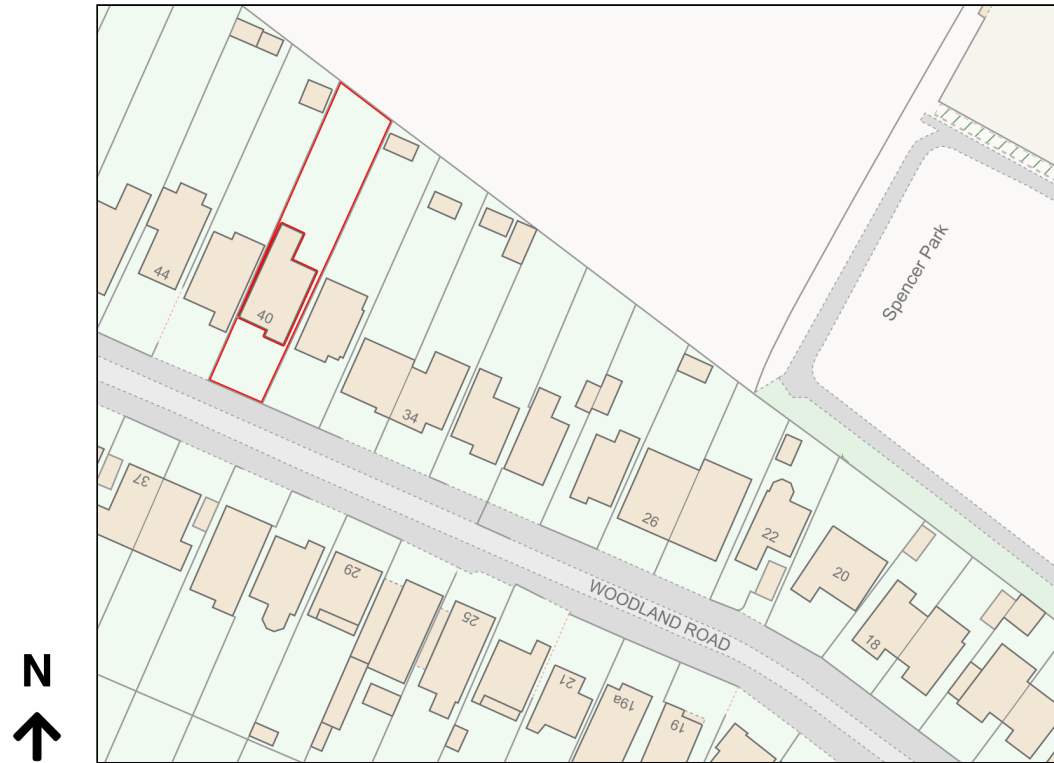

Location Plan

Site Address: 40, Woodland Road, Rushden, NN10 6UT

Date Produced: 28-Feb-2024

Scale: 1:1250 @A4

Planning Portal Reference: PP-12745101v3