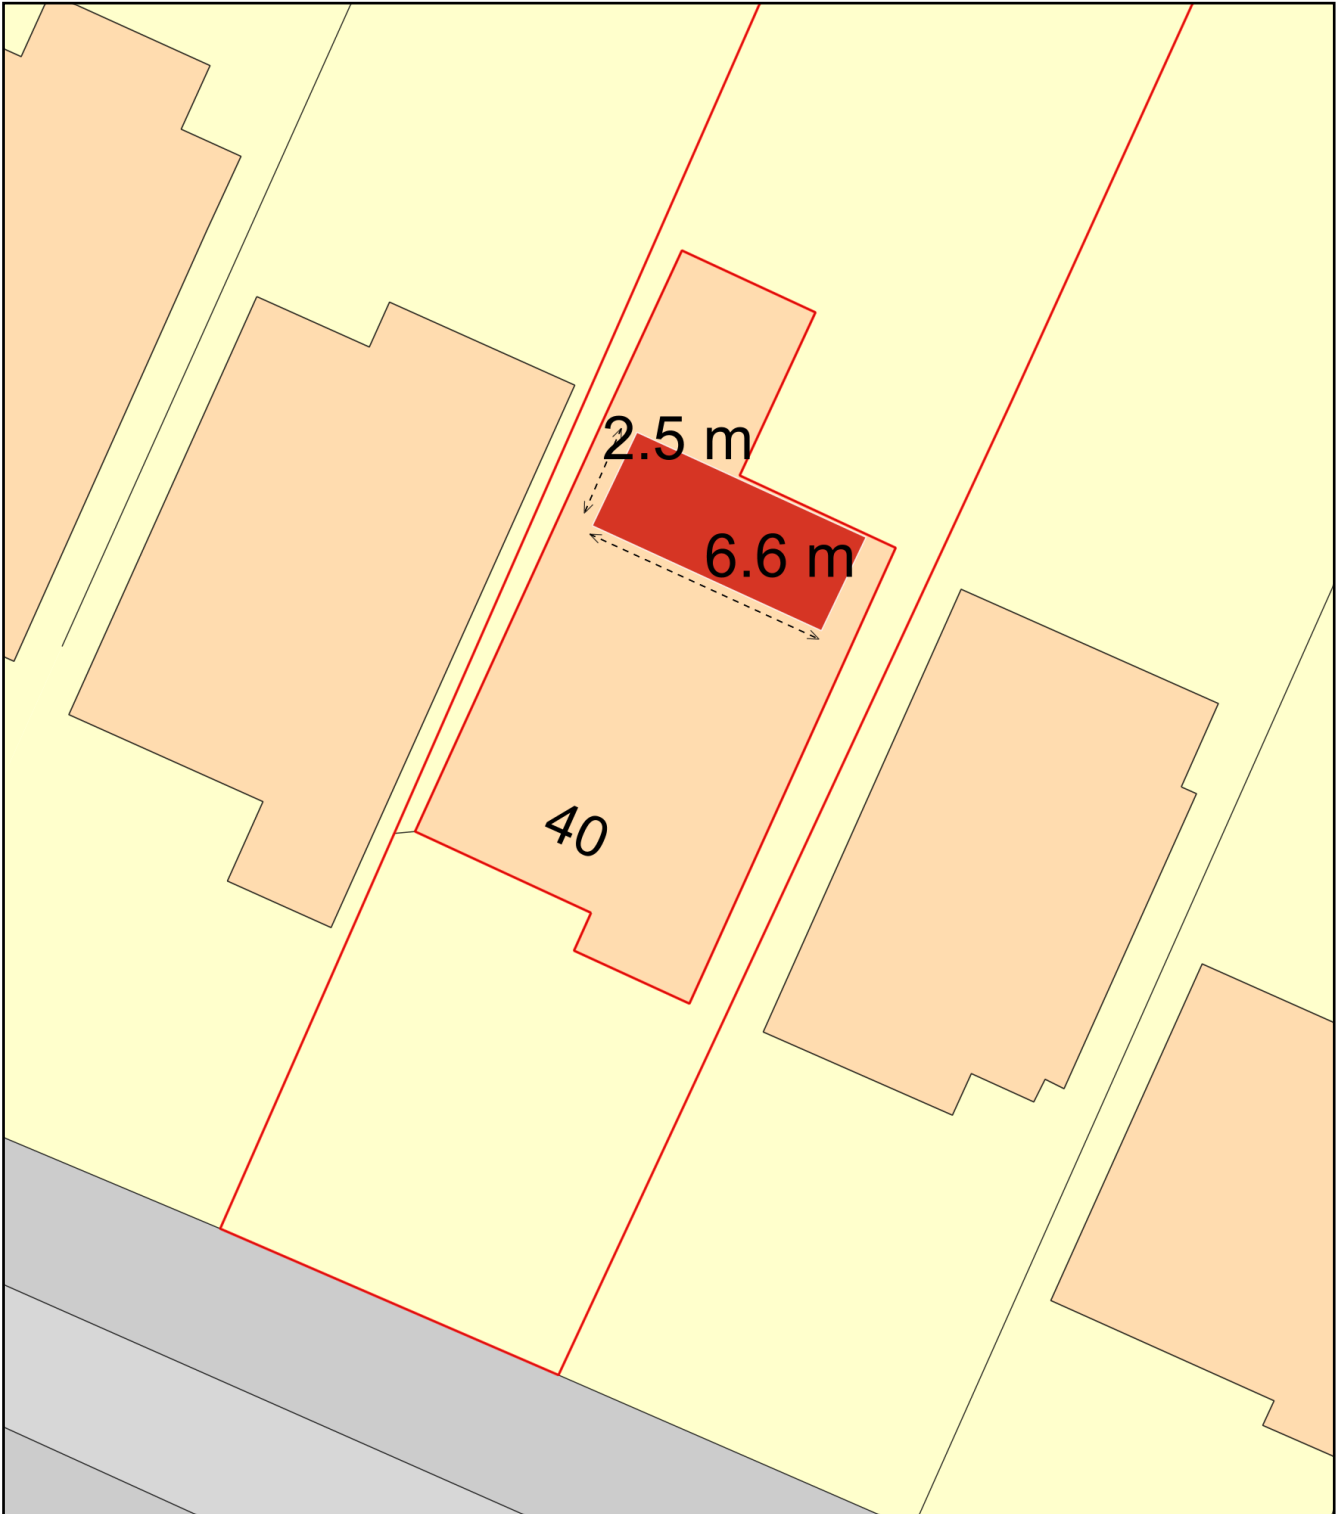

# 40 Woodland Road

Plan Produced for: Simon Wells

Date Produced: 04 Mar 2024

Plan Reference Number: TQRQM24064123333049

Scale: 1:200 @ A4