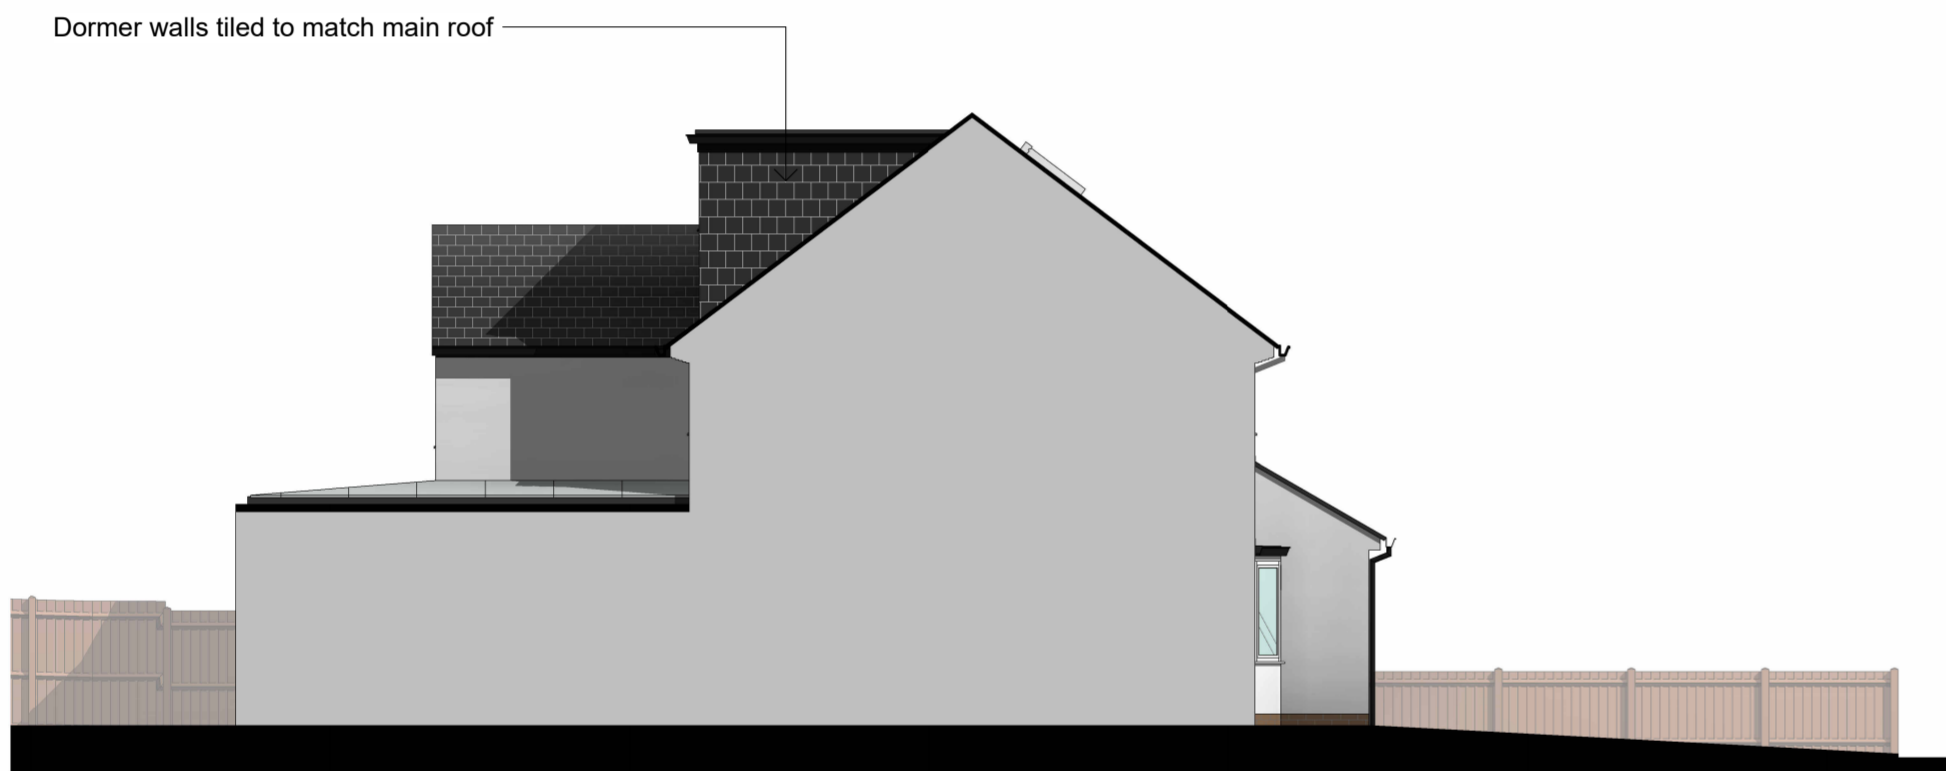

REAR ELEVATION

FRONT ELEVATION

LEFT ELEVATION

RIGHT ELEVATION

SECTION A

I am registered and regulated by ARB: http://architects-register.org.uk/architect/079560G		RUI COSTA, BA Arch ✉ architect.costa@gmail.com ☎ 07926133184	
PROJECT	LOFT CONVERSION, REAR DORMER, FRONT ROOFLIGHTS, AND SINGLE STOREY OUTBUILDING	DATE	25/02/2024
PROJECT ADDRESS	36 WILLOW WAY, RADLETT WD7 8DY	PROJECT NUMBER	SCALE (@ A2)
		12/2023	1 : 100
TITLE	AS BUILT SECTIONS AND ELEVATIONS	DRAWING NUMBER	REV
		06	