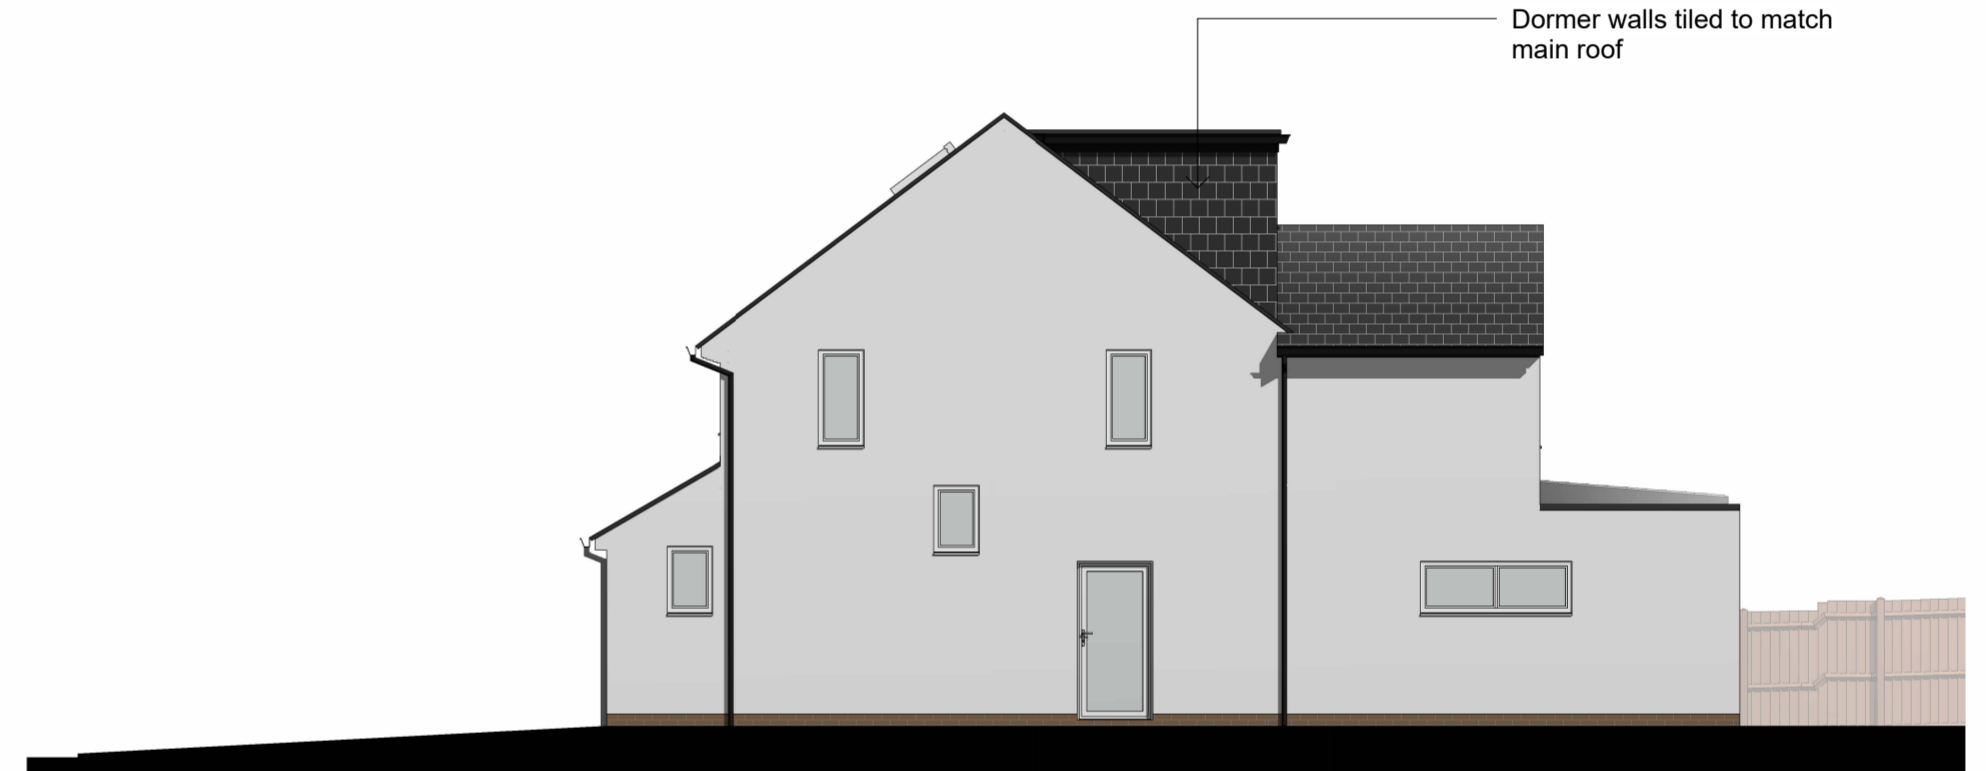

REAR ELEVATION

FRONT ELEVATION

LEFT ELEVATION

RIGHT ELEVATION

SECTION A

I am registered and regulated by ARB: http://architects-register.org.uk/architect/079560G		RUI COSTA, BA Arch ✉ architect.costa@gmail.com ☎ 07926133184	
PROJECT	LOFT CONVERSION, REAR DORMER, FRONT ROOFLIGHTS, AND SINGLE STOREY OUTBUILDING	DATE	25/02/2024
PROJECT ADDRESS	36 WILLOW WAY, RADLETT WD7 8DY	PROJECT NUMBER	SCALE (@ A2)
		12/2023	1 : 100
TITLE	AS BUILT SECTIONS AND ELEVATIONS	DRAWING NUMBER	REV
		06	