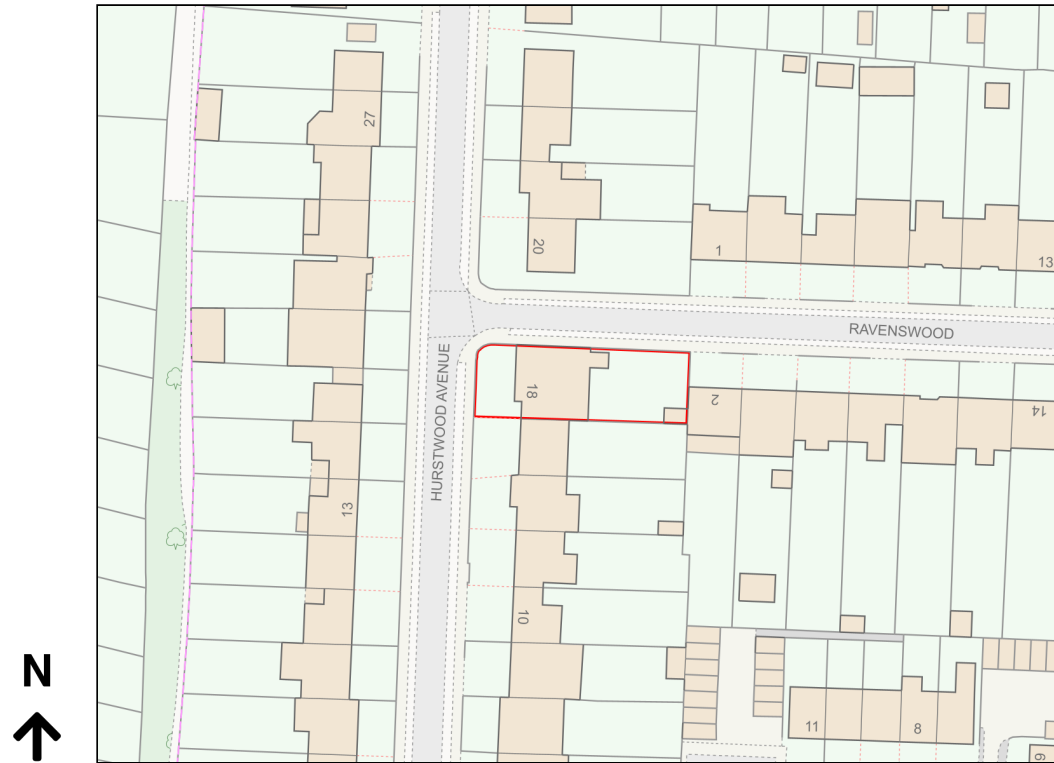

Location Plan

Site Address: 18, Hurstwood Avenue, Bexley, DA5 3PH

Date Produced: 16-Feb-2024

Scale: 1:1250 @A4

Planning Portal Reference: PP-12805775v2