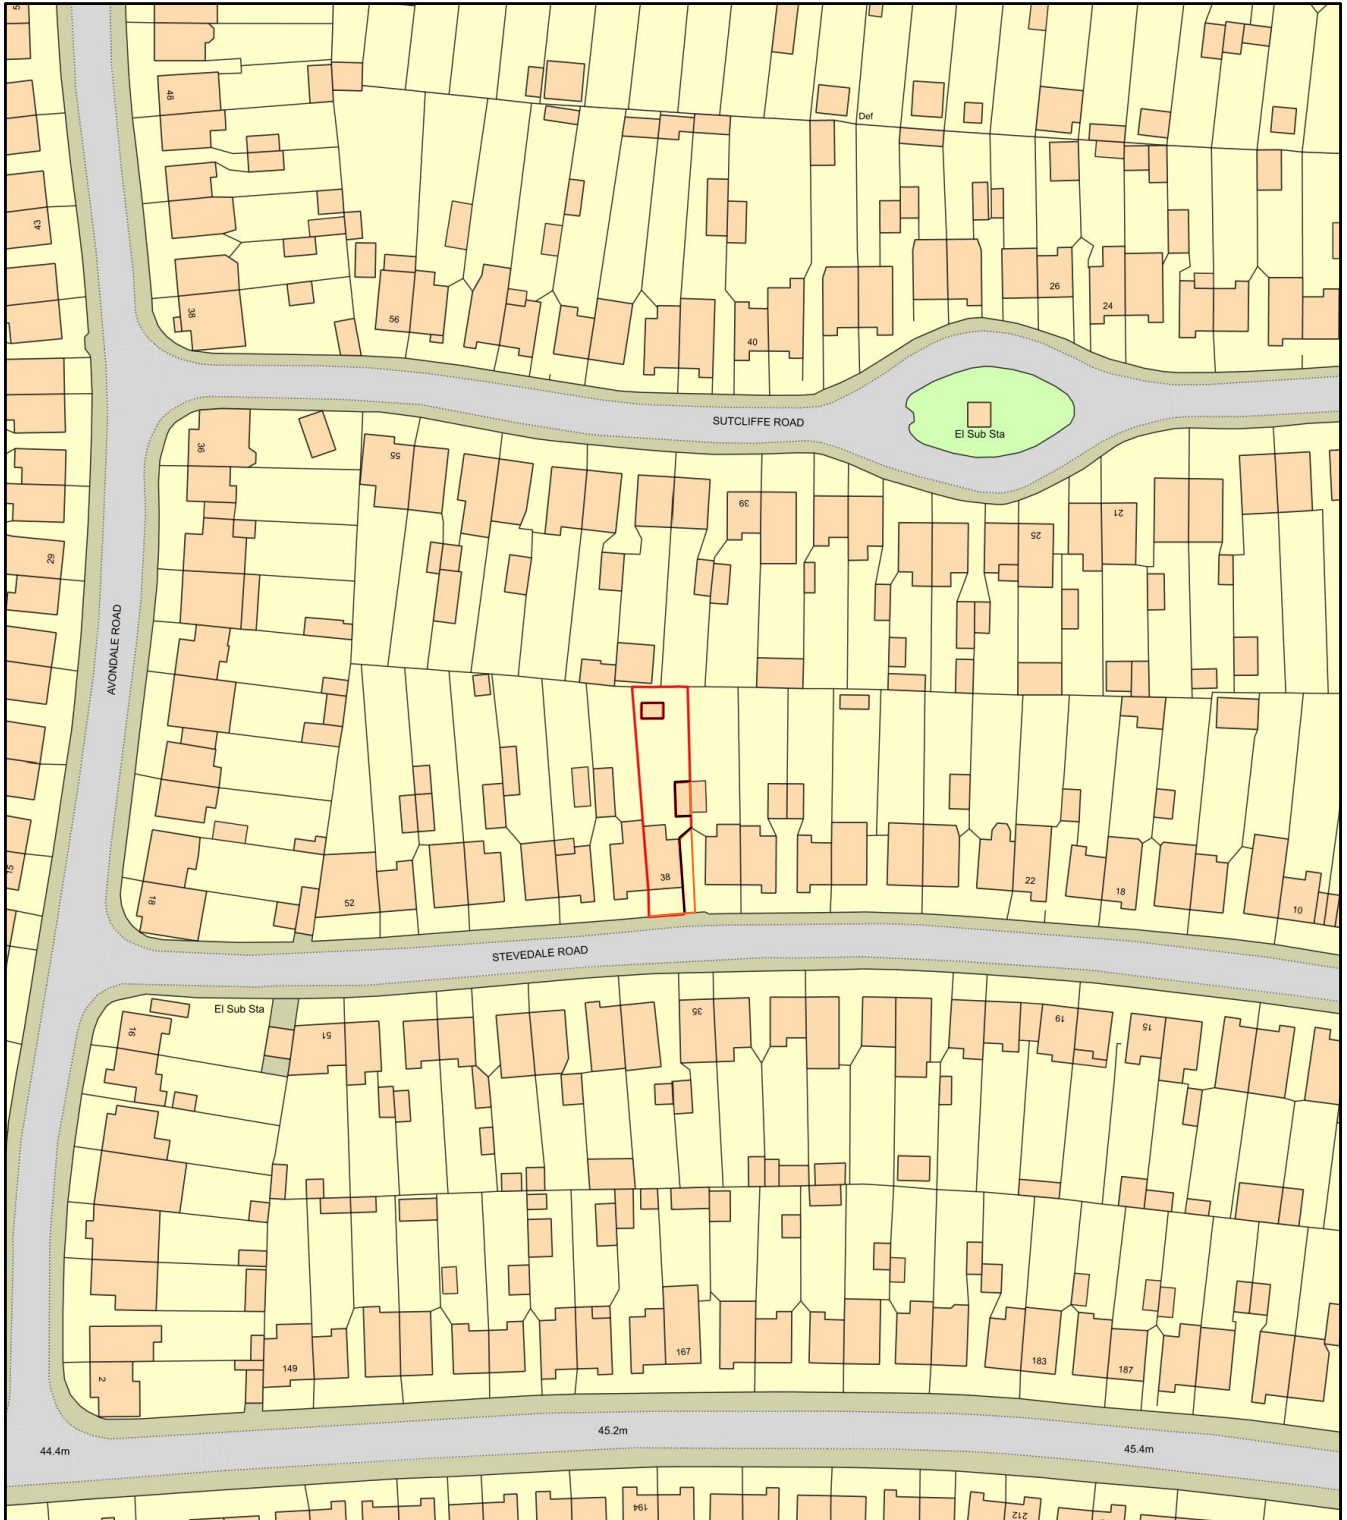

Location Plan, 38 Stevedale Road, Welling, DA16 1NH

Plan Produced for: C Adhikari

Date Produced: 17 Feb 2024

Plan Reference Number: TQRQM24048171132079

Scale: 1:1250 @ A4