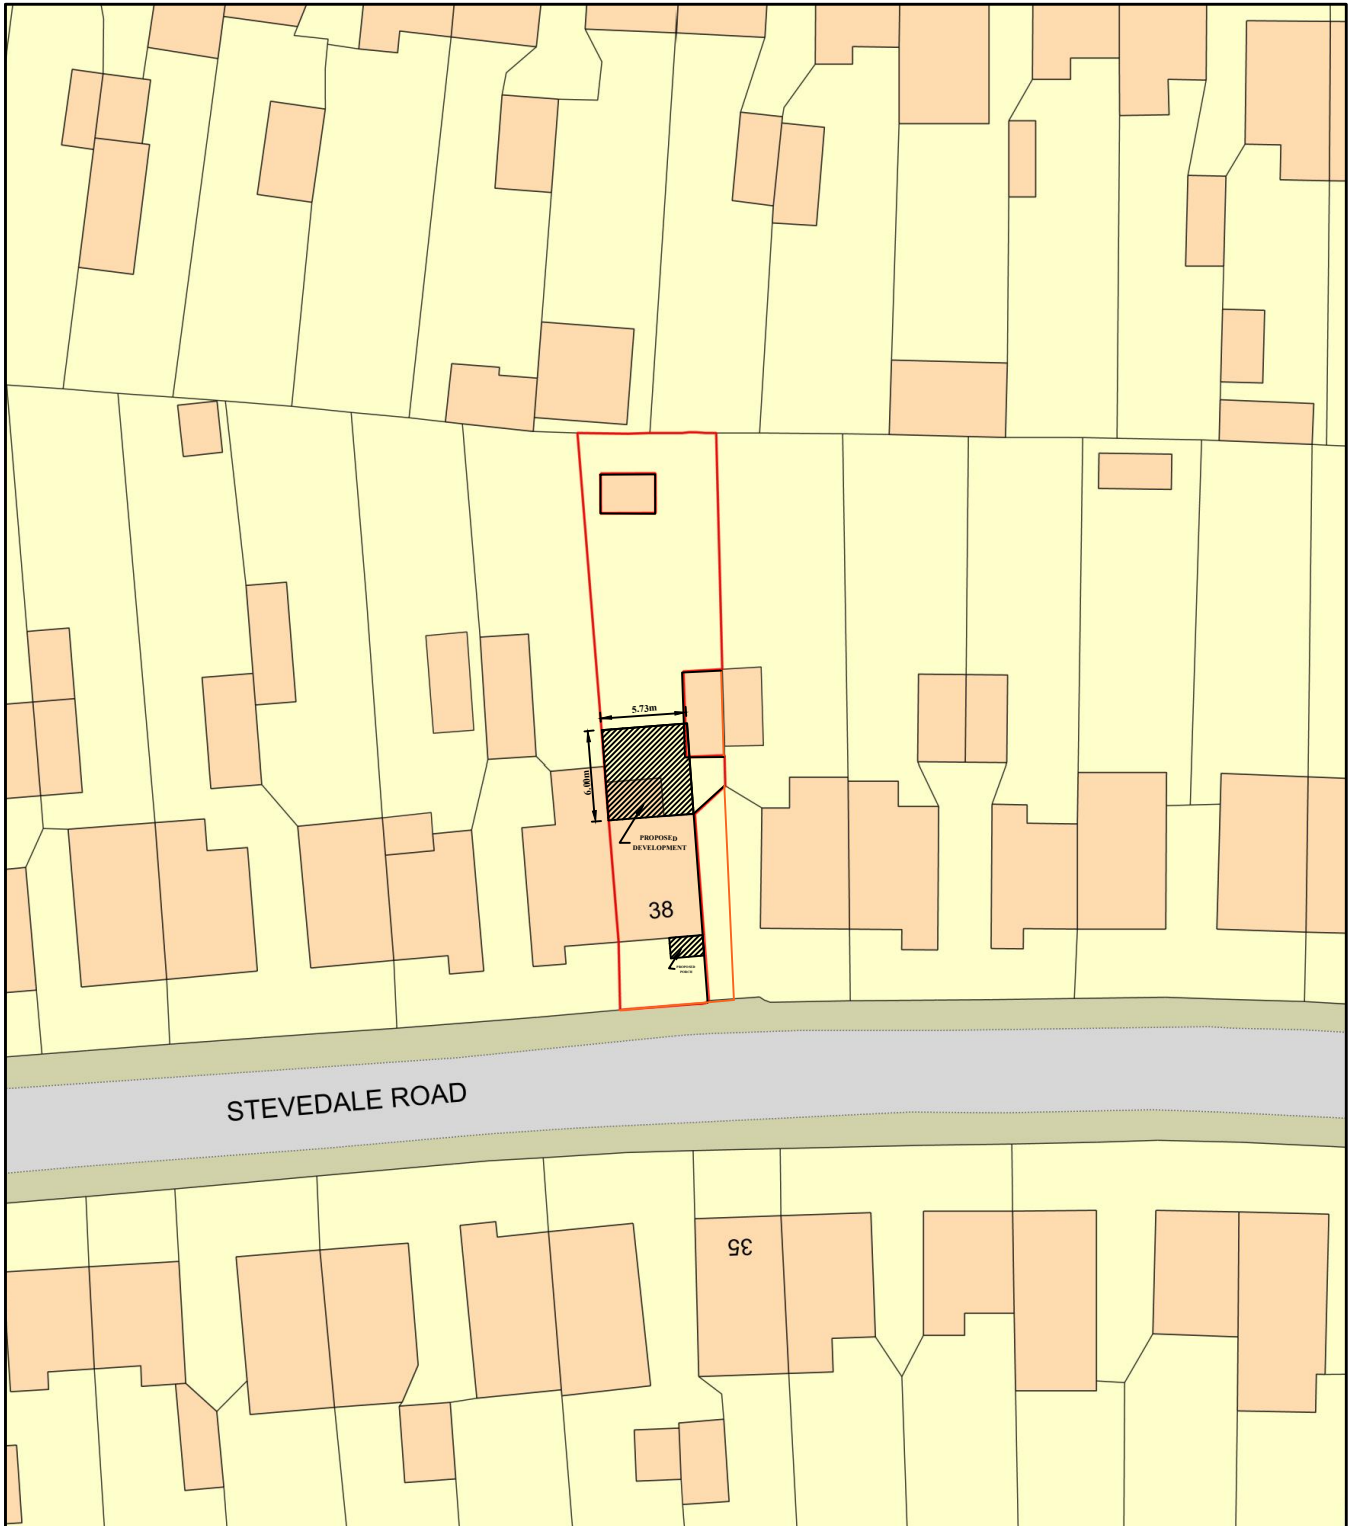

Block Plan, 38 Stevedale Road, Welling, DA161NH

PROPOSED

Plan Produced for: C Adhikari

Date Produced: 17 Feb 2024

Plan Reference Number: TQRQM24048171622757

Scale: 1:500 @ A4