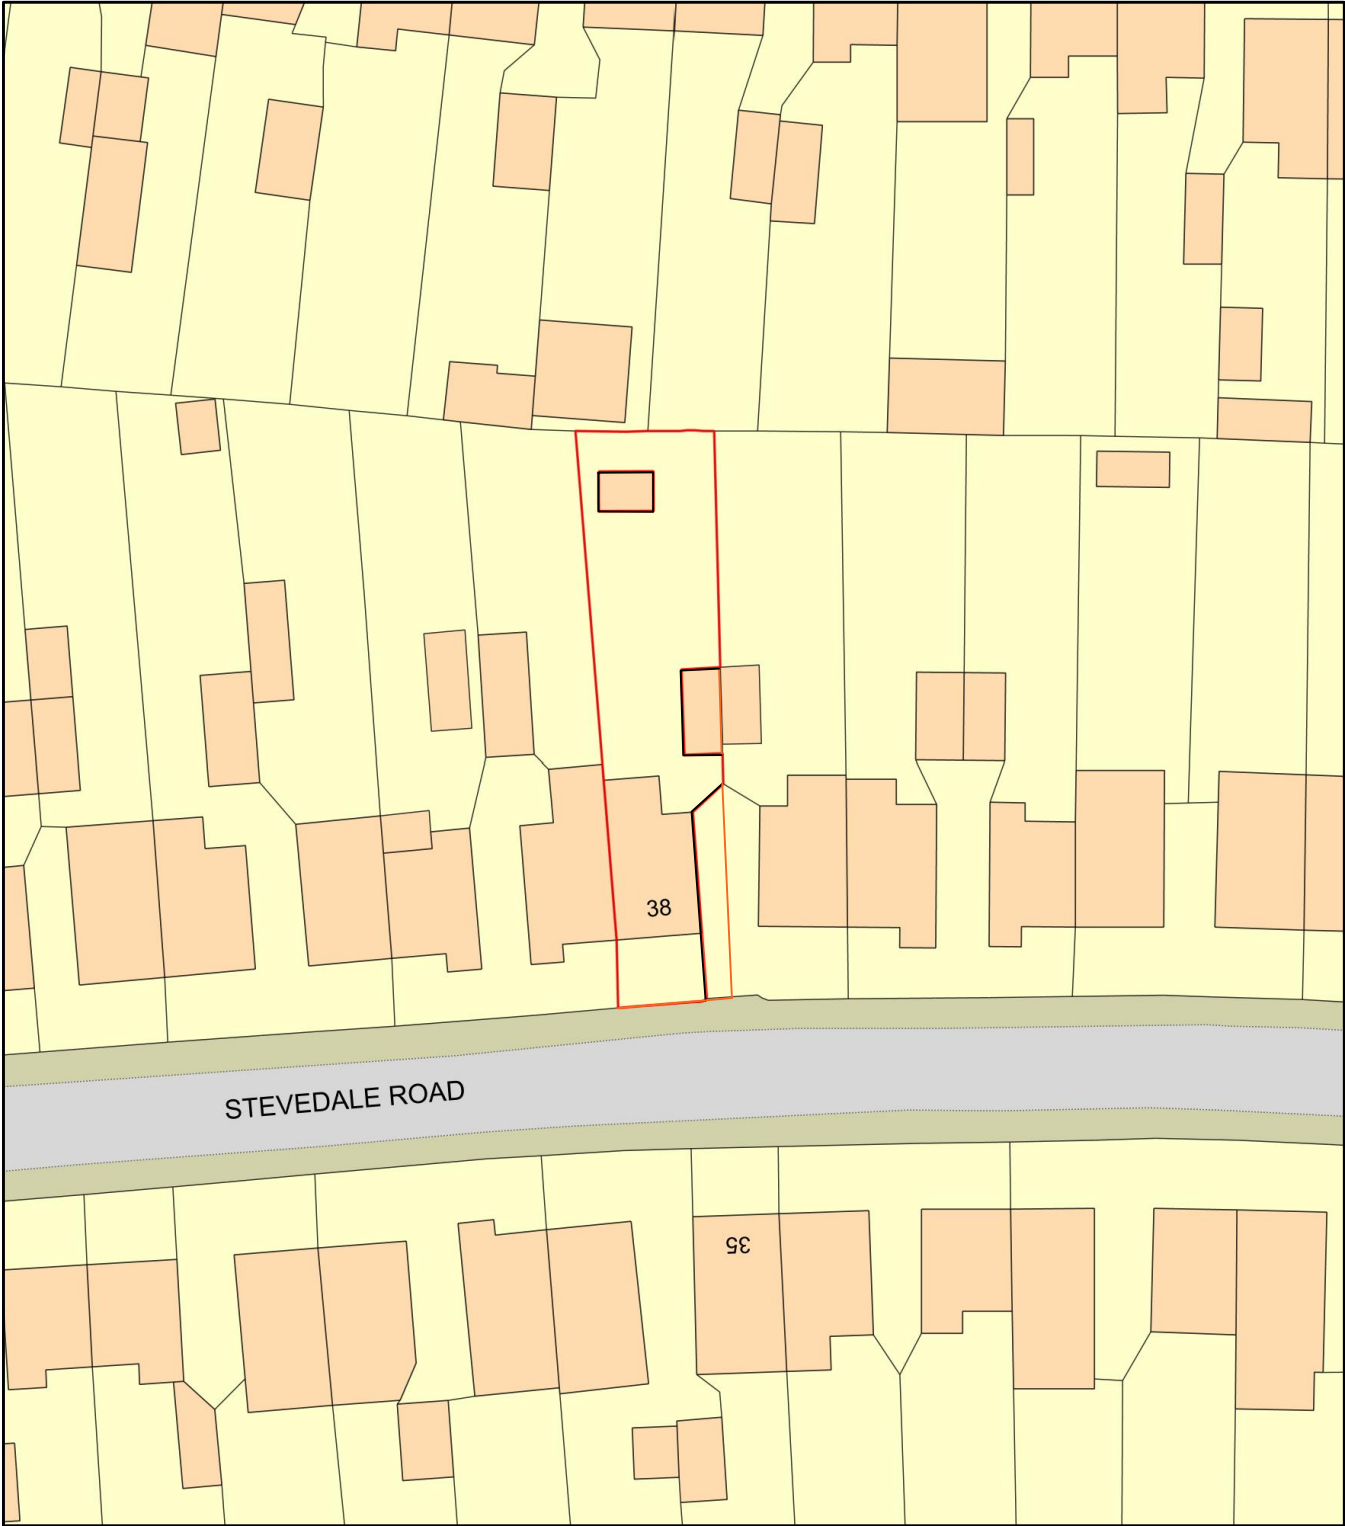

Block Plan, 38 Stevedale Road, Welling, DA161NH

EXISTING

Plan Produced for: C Adhikari

Date Produced: 17 Feb 2024

Plan Reference Number: TQRQM24048171622757

Scale: 1:500 @ A4