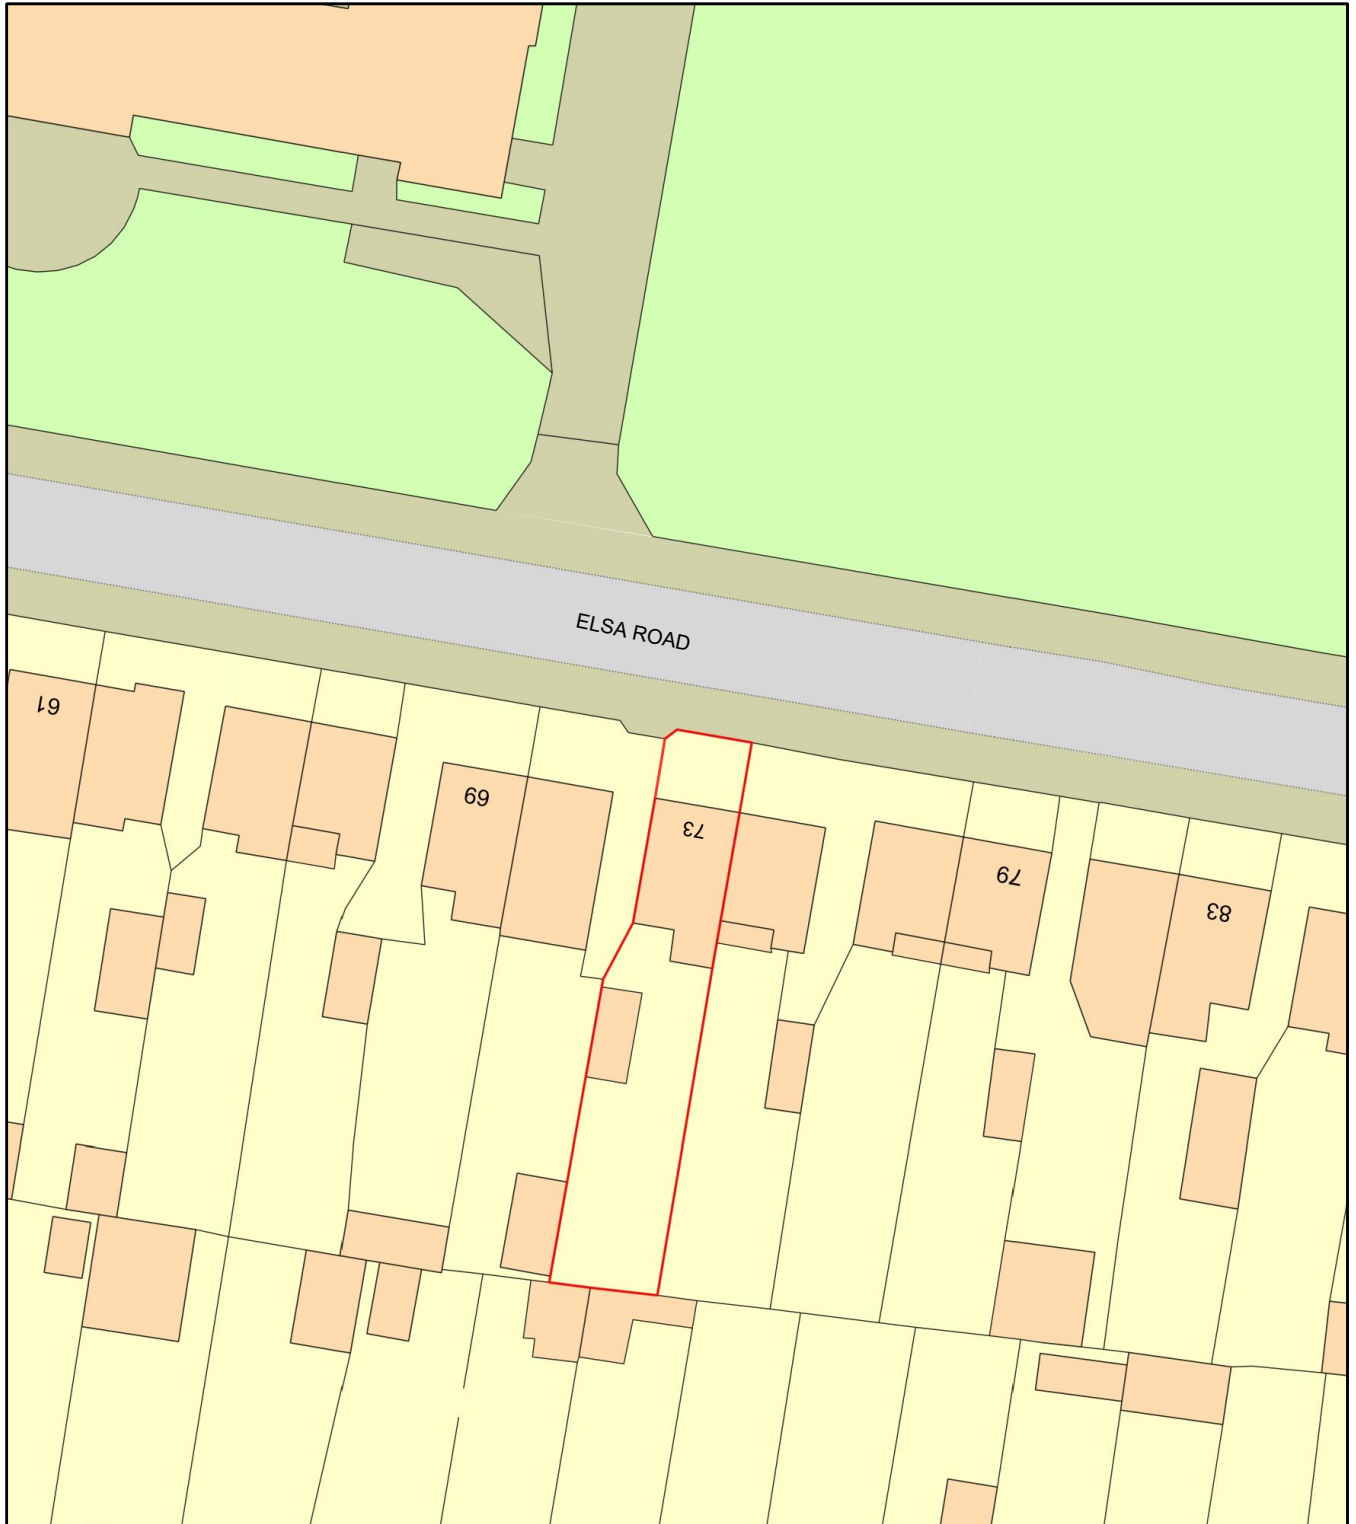

Block Plan, 73 Elsa Road, Welling, DA16 1JZ

EXISTING

Plan Produced for: N R Pandey

Date Produced: 23 Feb 2024

Plan Reference Number: TQRQM24054134901700

Scale: 1:500 @ A4