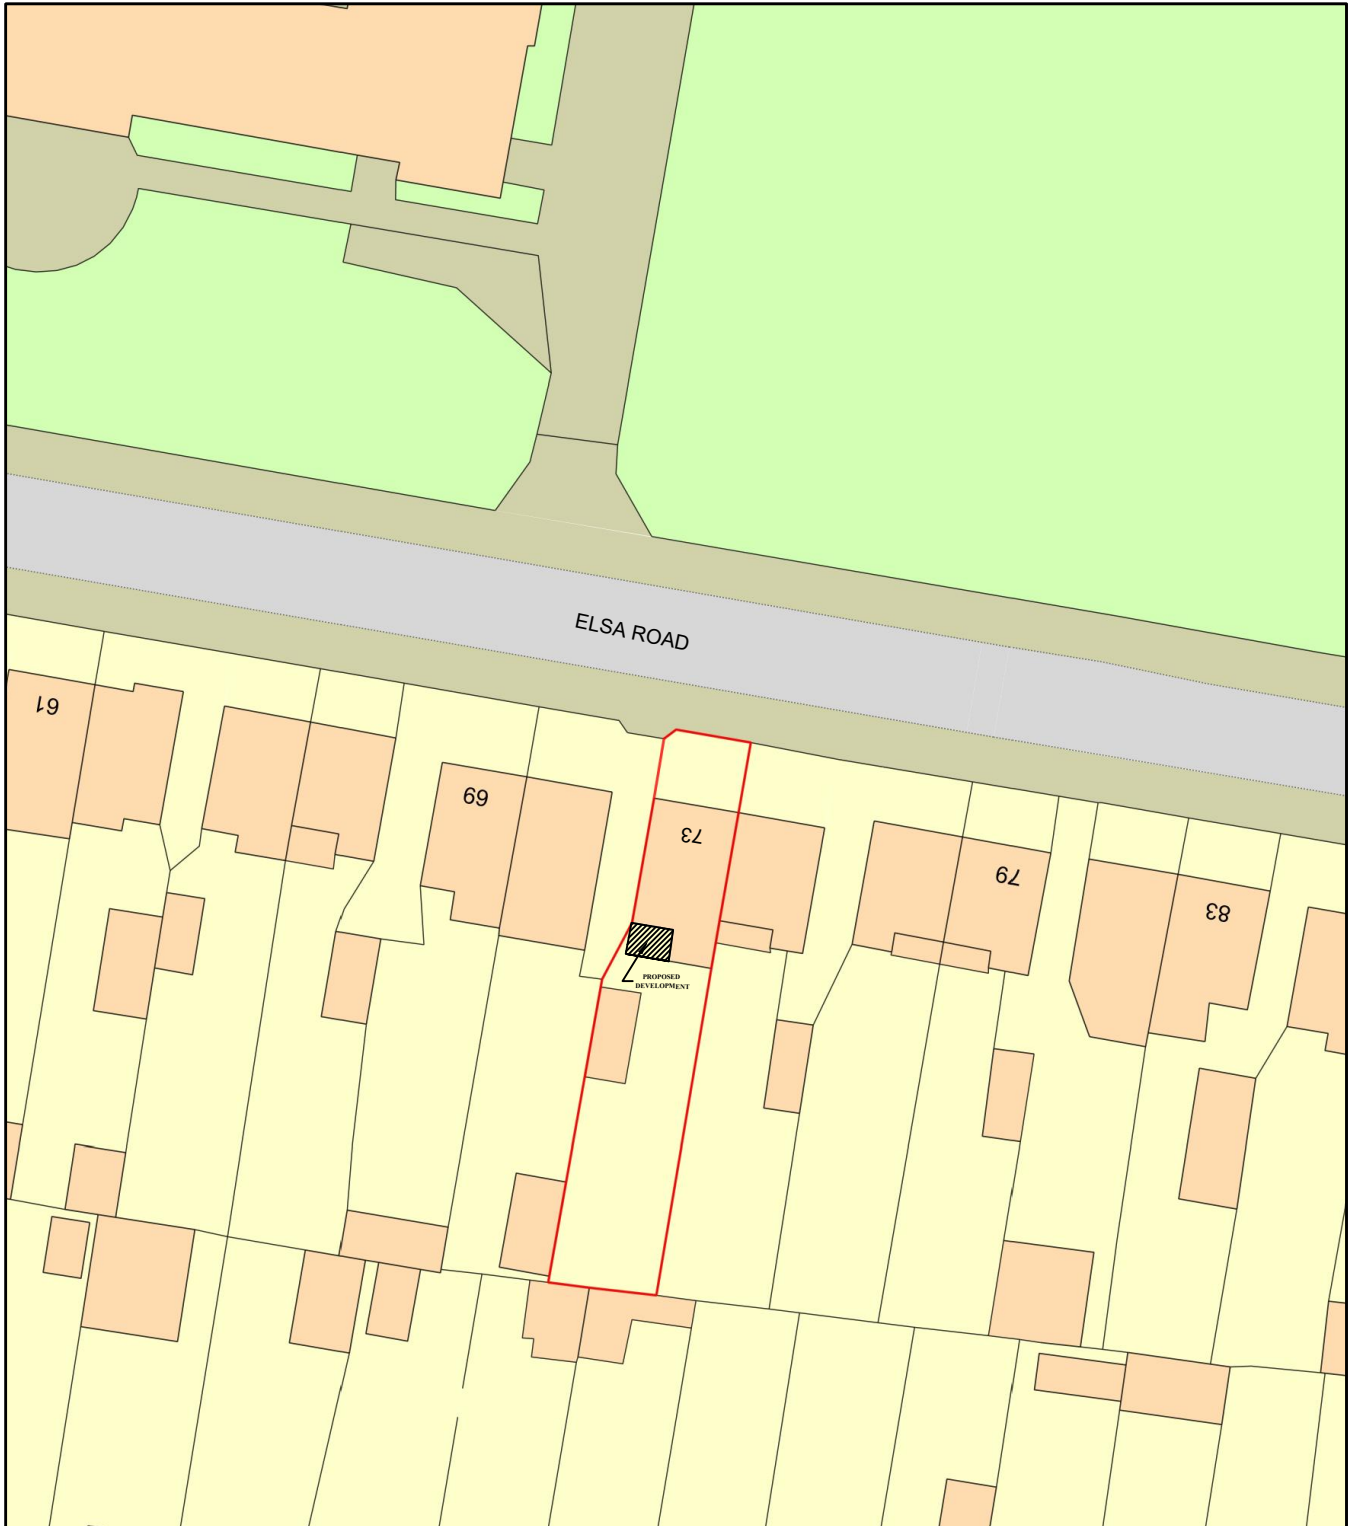

Block Plan, 73 Elsa Road, Welling, DA16 1JZ

PROPOSED

Plan Produced for: N R Pandey

Date Produced: 23 Feb 2024

Plan Reference Number: TQRQM24054134901700

Scale: 1:500 @ A4