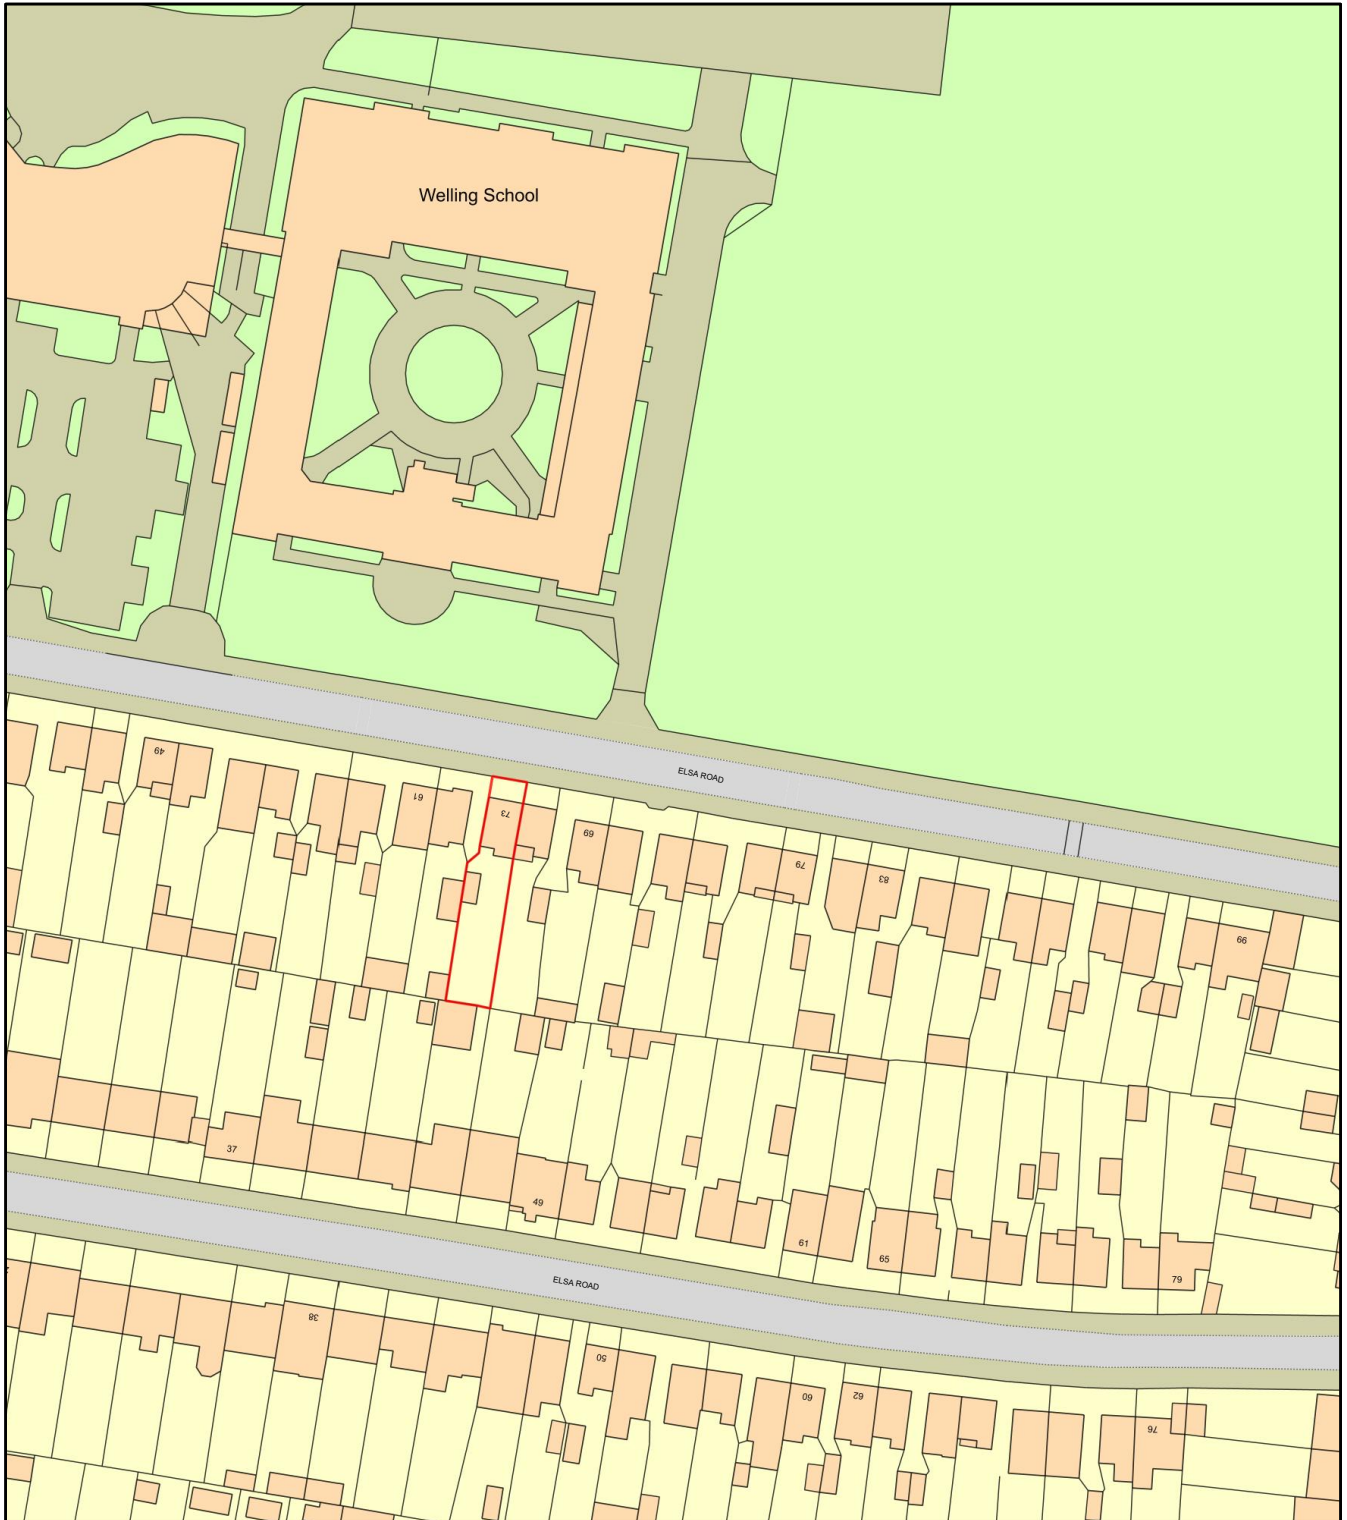

Location Plan, 73 Elsa Road, Welling, DA16 1JZ

Plan Produced for: N R Pandey

Date Produced: 23 Feb 2024

Plan Reference Number: TQRQM24054133844676

Scale: 1:1250 @ A4