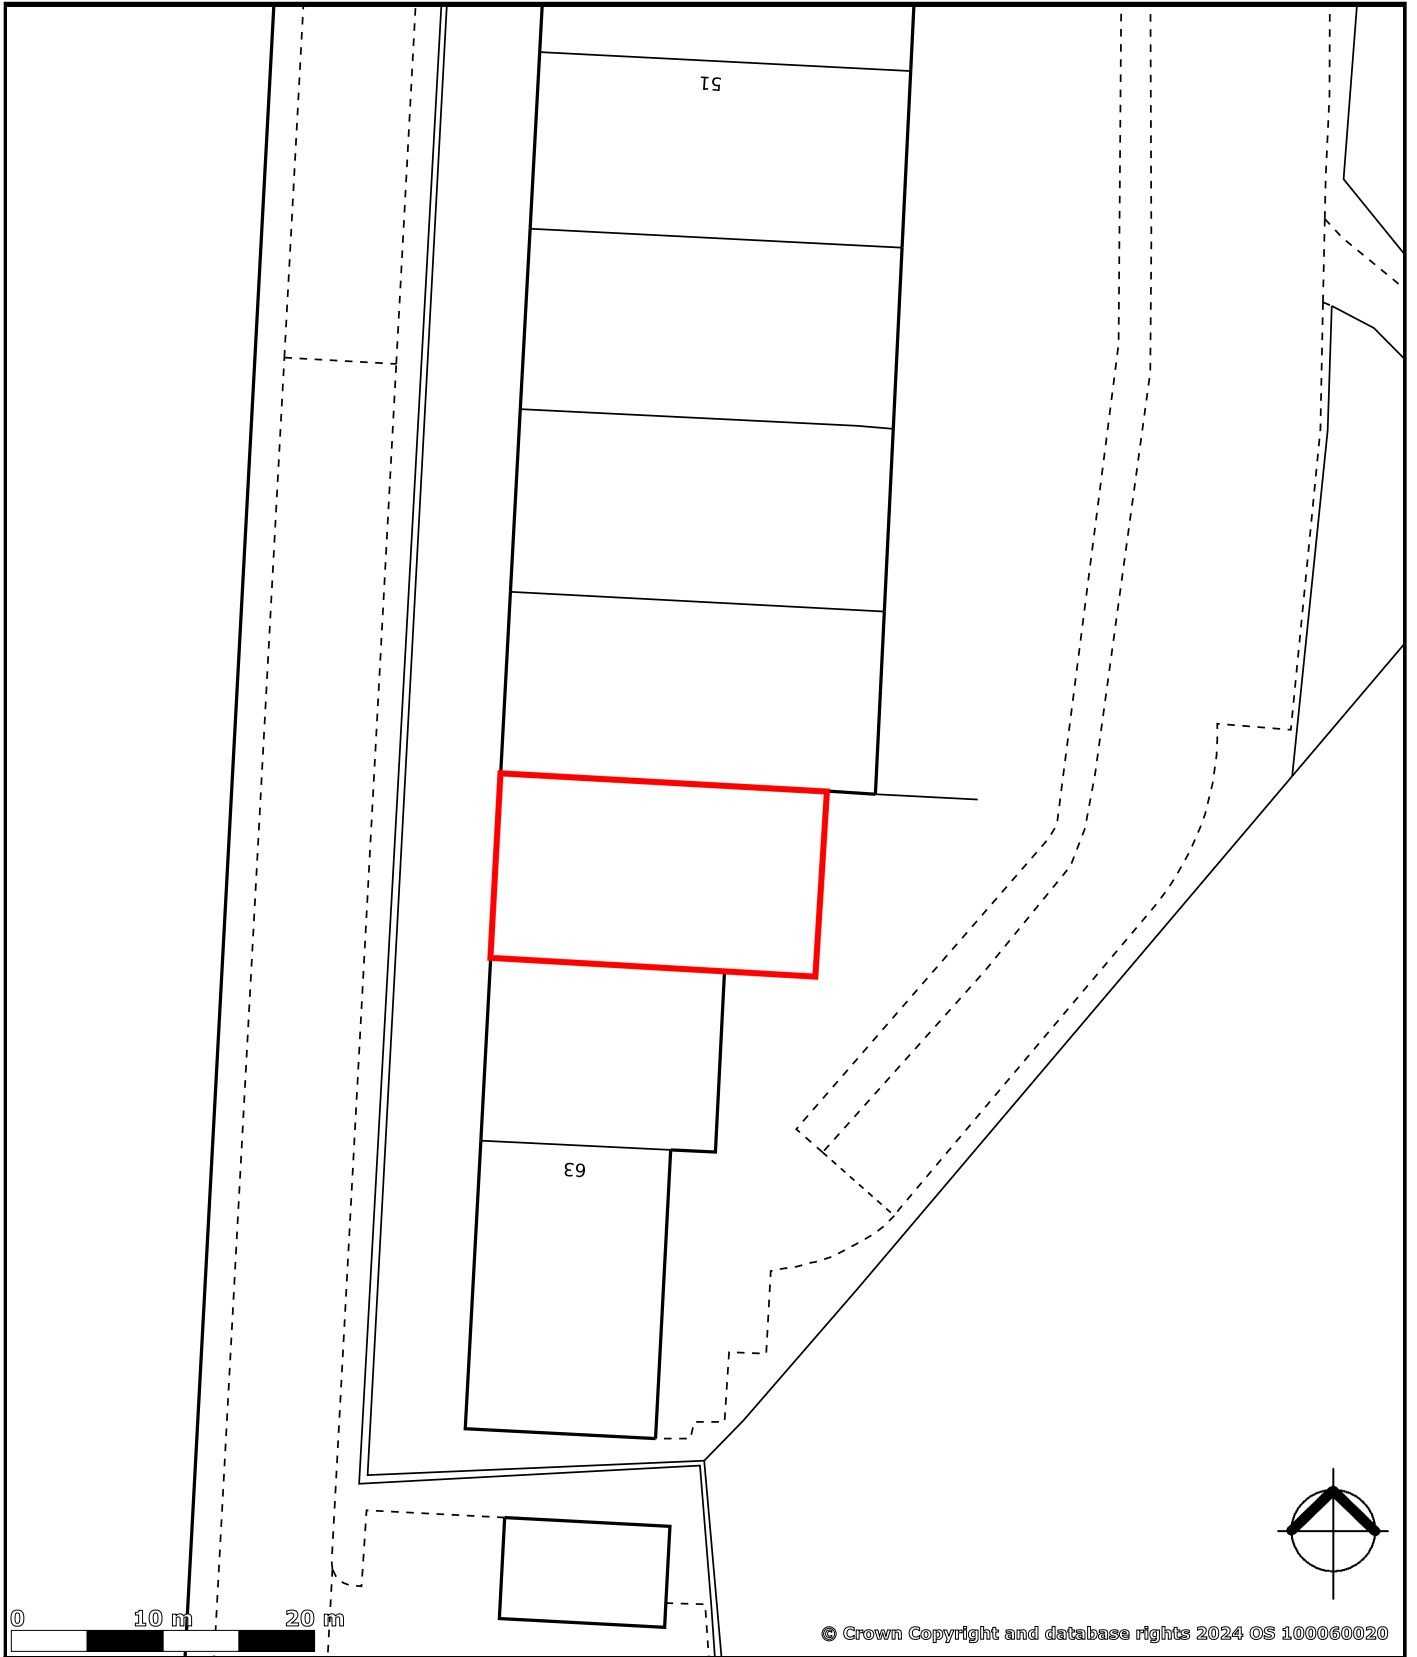

59 Chartwell Drive, Wigston, LE18 2FS

created on **edo**zo

Plotted Scale - 1:500