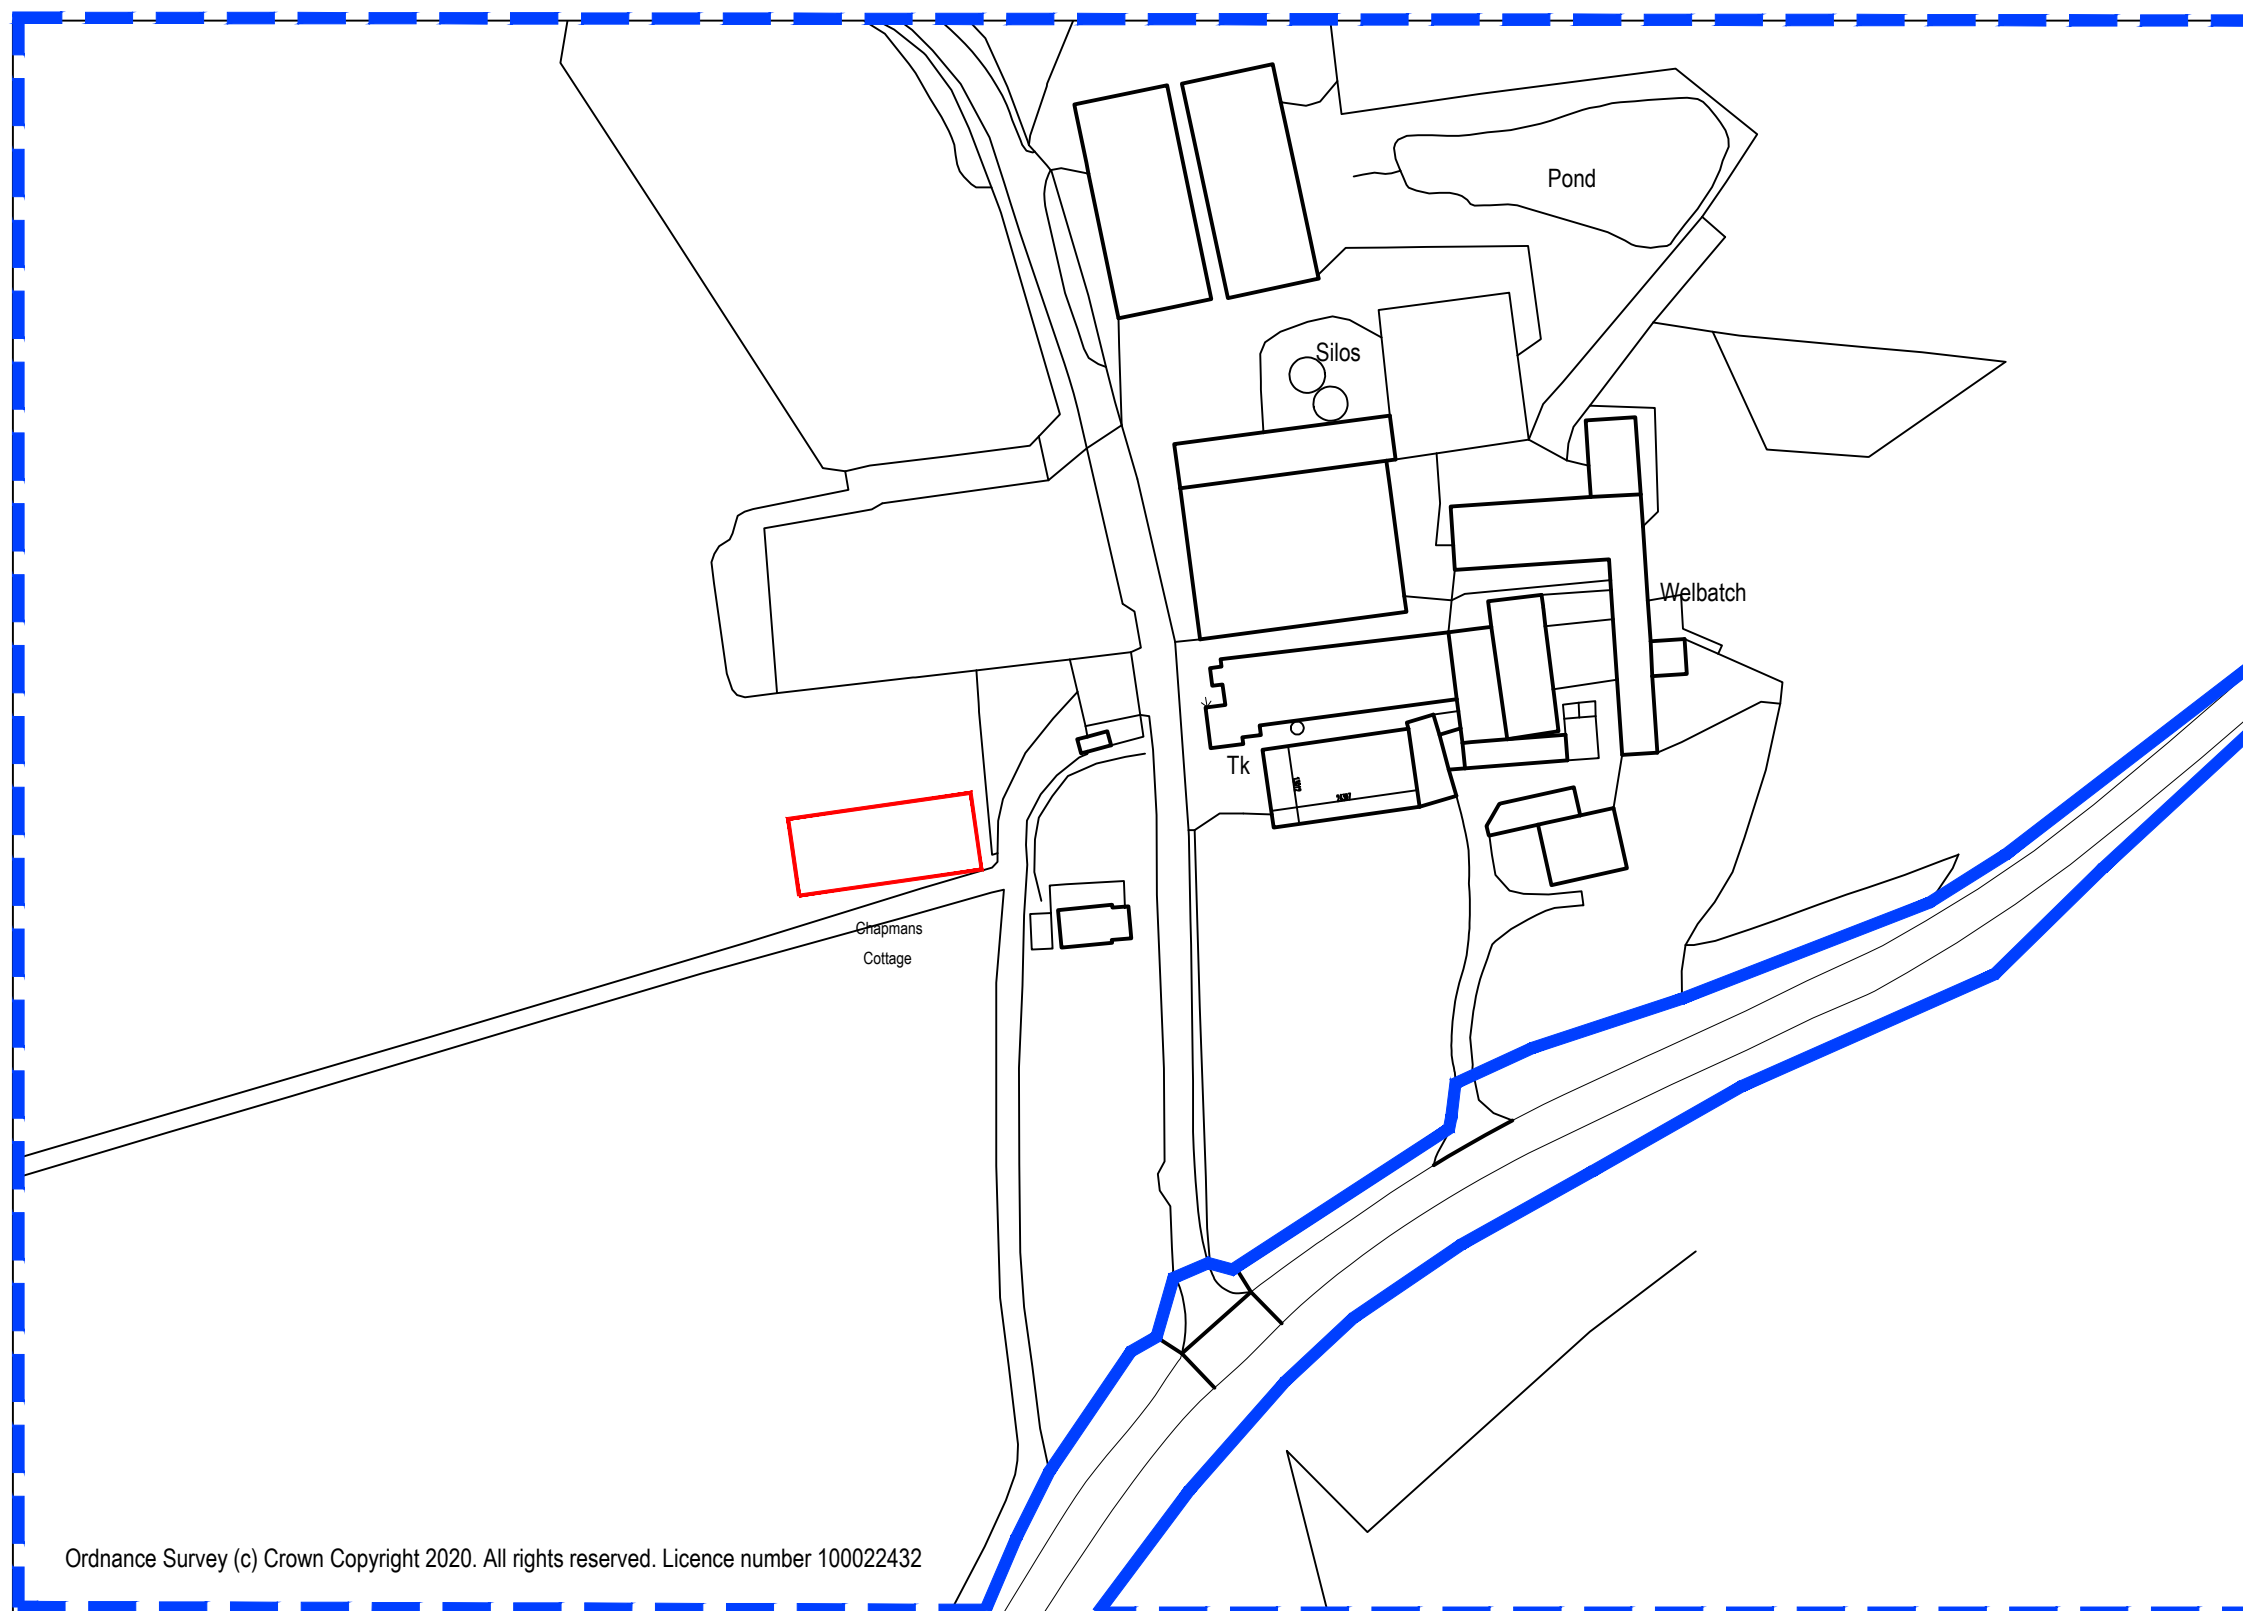

A3

Notes  
This drawing is indicative only. Do not scale from this drawing for construction purposes. Check all dimensions on site before setting out. This drawing is copyright and may not be reproduced without permission of the owner.

Ordnance Survey (c) Crown Copyright 2020. All rights reserved. Licence number 100022432

Location plan 1:1250

Revn.	Description.	Date.
	Welbatch Farm, Hook-a-Gate, Shrewsbury SY5 8BA	
Job:	Welbatch Farm, Hook-a-Gate, Shrewsbury SY5 8BA	
Title:	Location and Block plan	
Date:	February 2024	Drawing No: Location Plan v1
Scale:	1:1250	