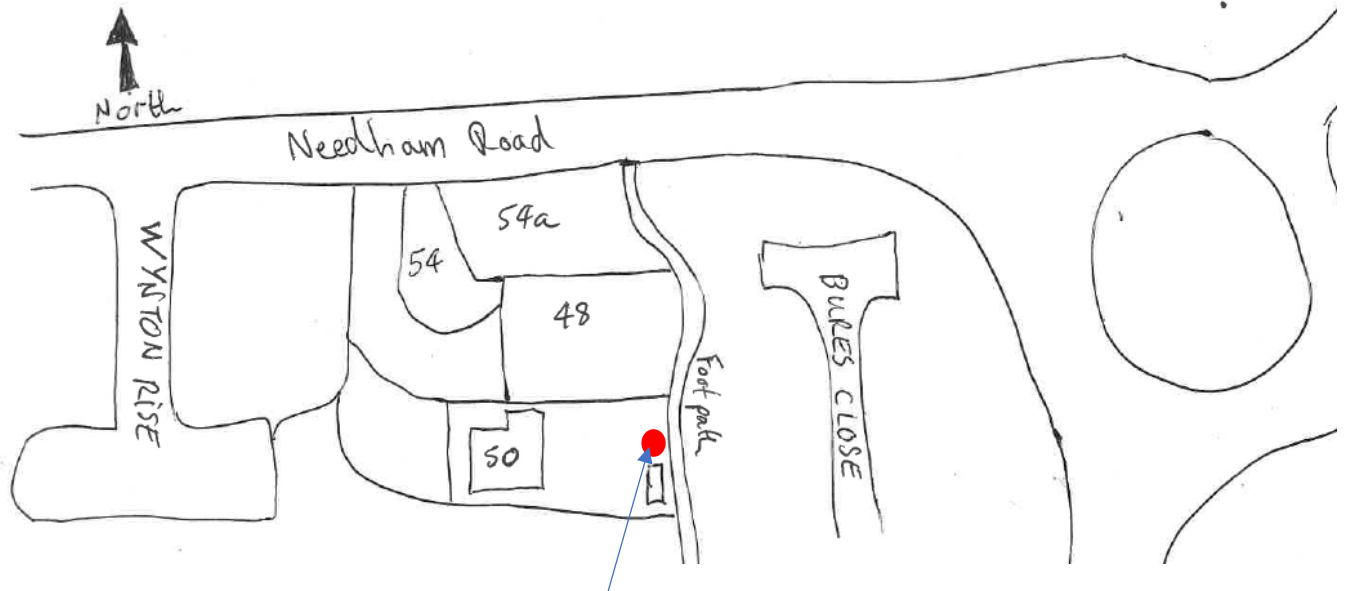

Site address: 50 Needham Road, Stowmarket, IP14 2AN

TPO Number / Conservation Area: TPO – reference number: MS67/A1

Grid Reference: TM 05404 57701

Tree species: T1 – Sycamore ●

Sketch Plan:

T1 Sycamore

Tree work specification:

Large TPO Sycamore tree on eastern boundary fence line:

- Remove low cluster of branches on south side of tree over pergola
- Remove the large low north stem back to main stem
- Crown raise the remaining lower branches over footpath to balance the lower crown