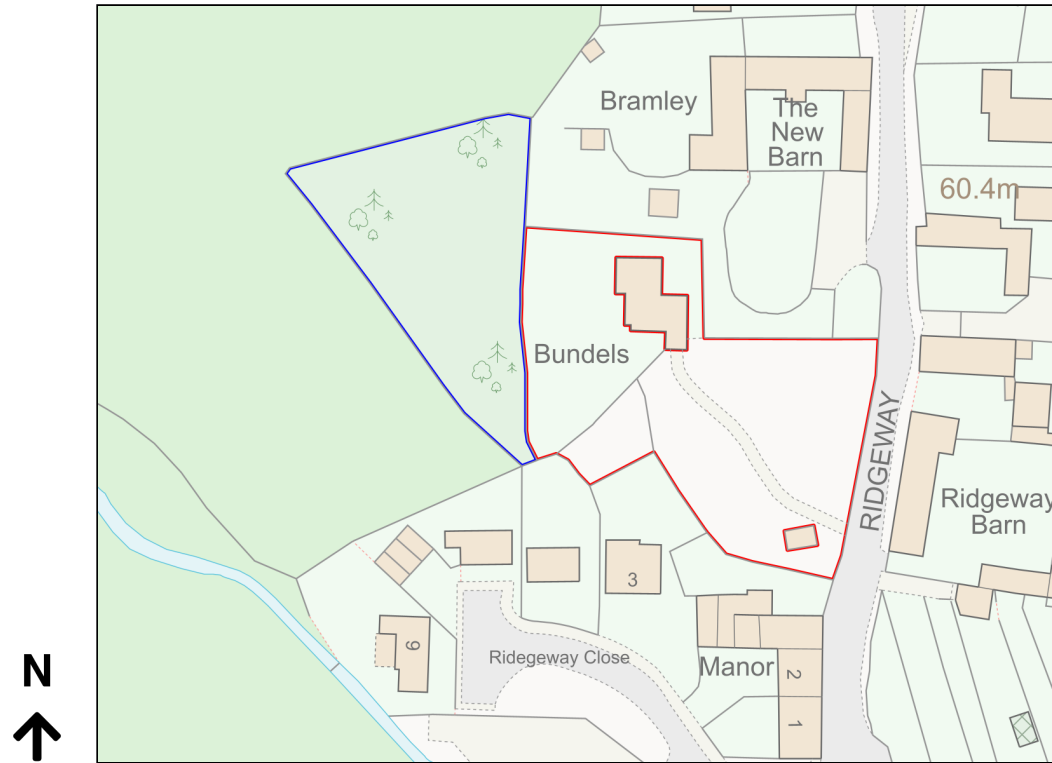

Location Plan

Site Address: Bundels Ridgeway, Sidbury, EX10 0SF

Date Produced: 15-Feb-2024

Scale: 1:1250 @A4

Planning Portal Reference: PP-12810870v1