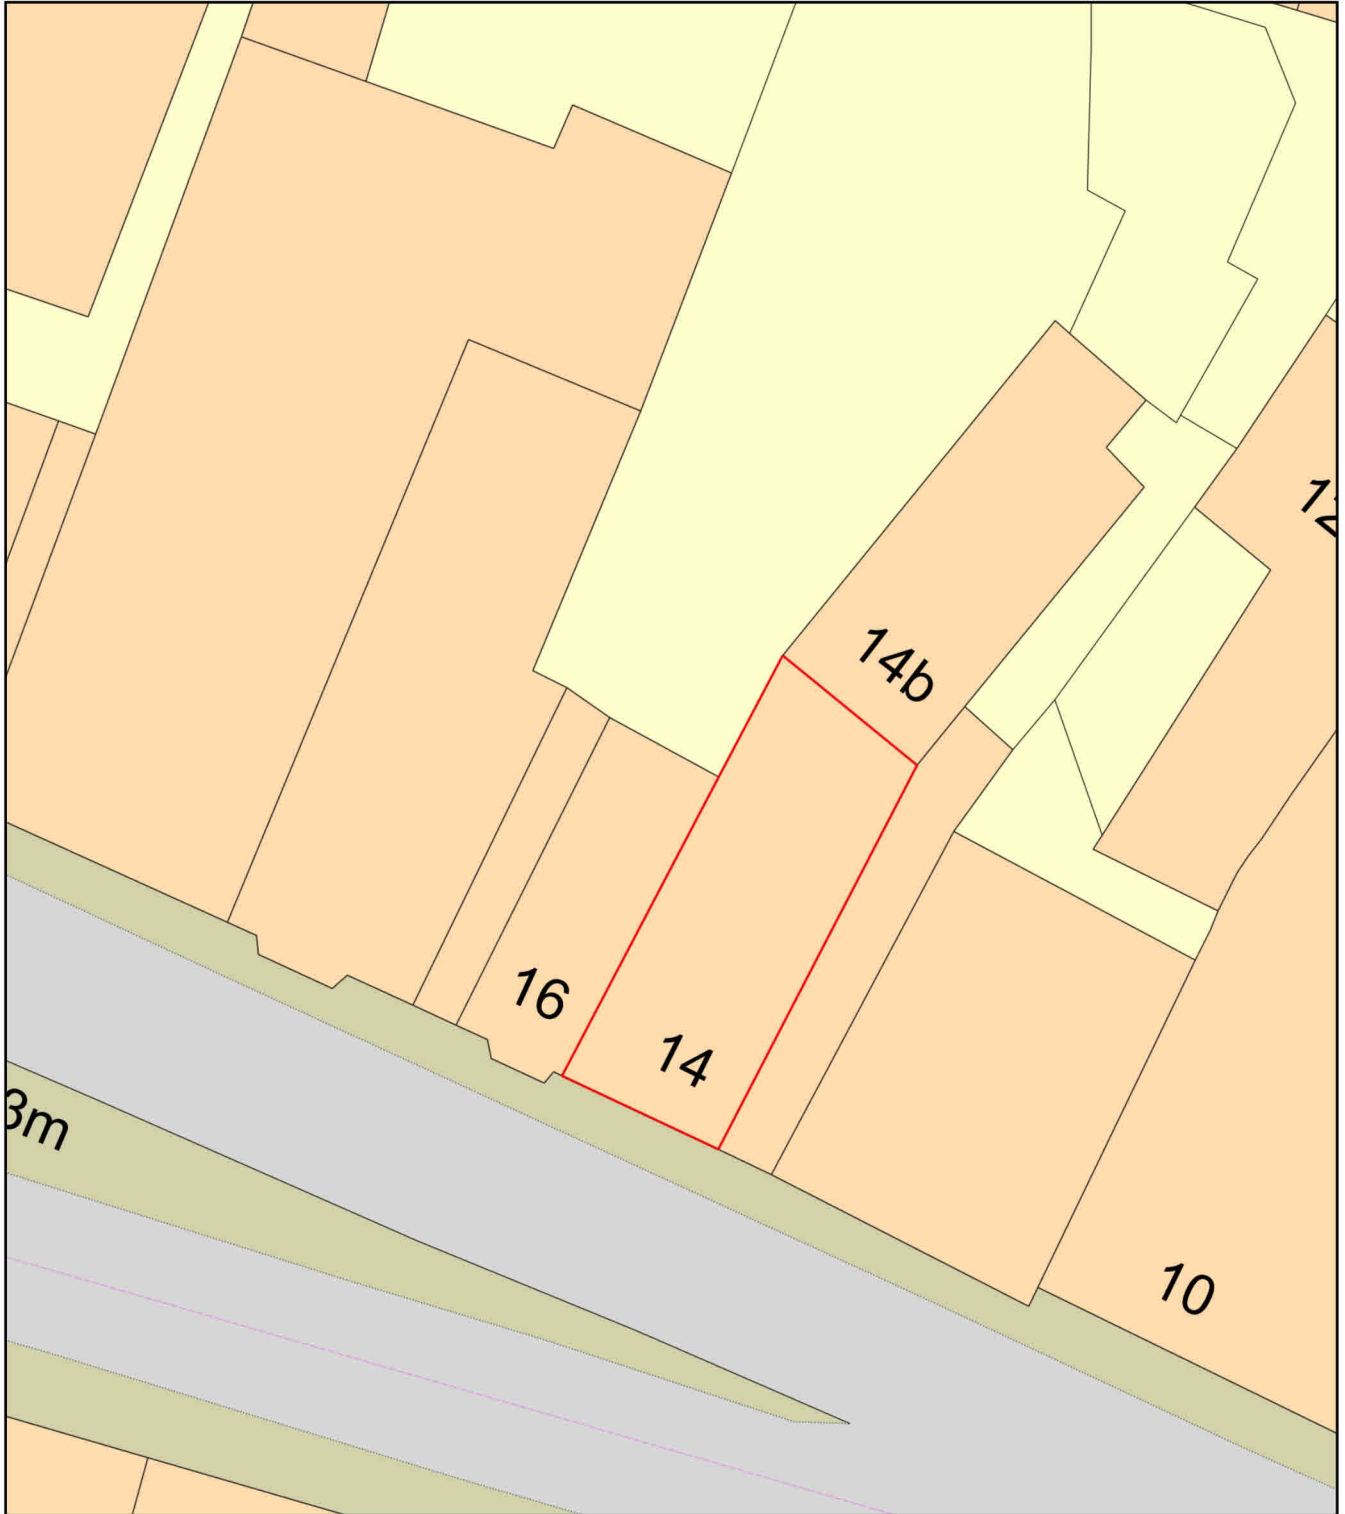

14A Lower Market Street Penryn

Plan Produced for: Day
Date Produced: 04 Nov 2020
Plan Reference Number: TQRQM20309125242212
Scale: 1:200 @ A4

PL 02