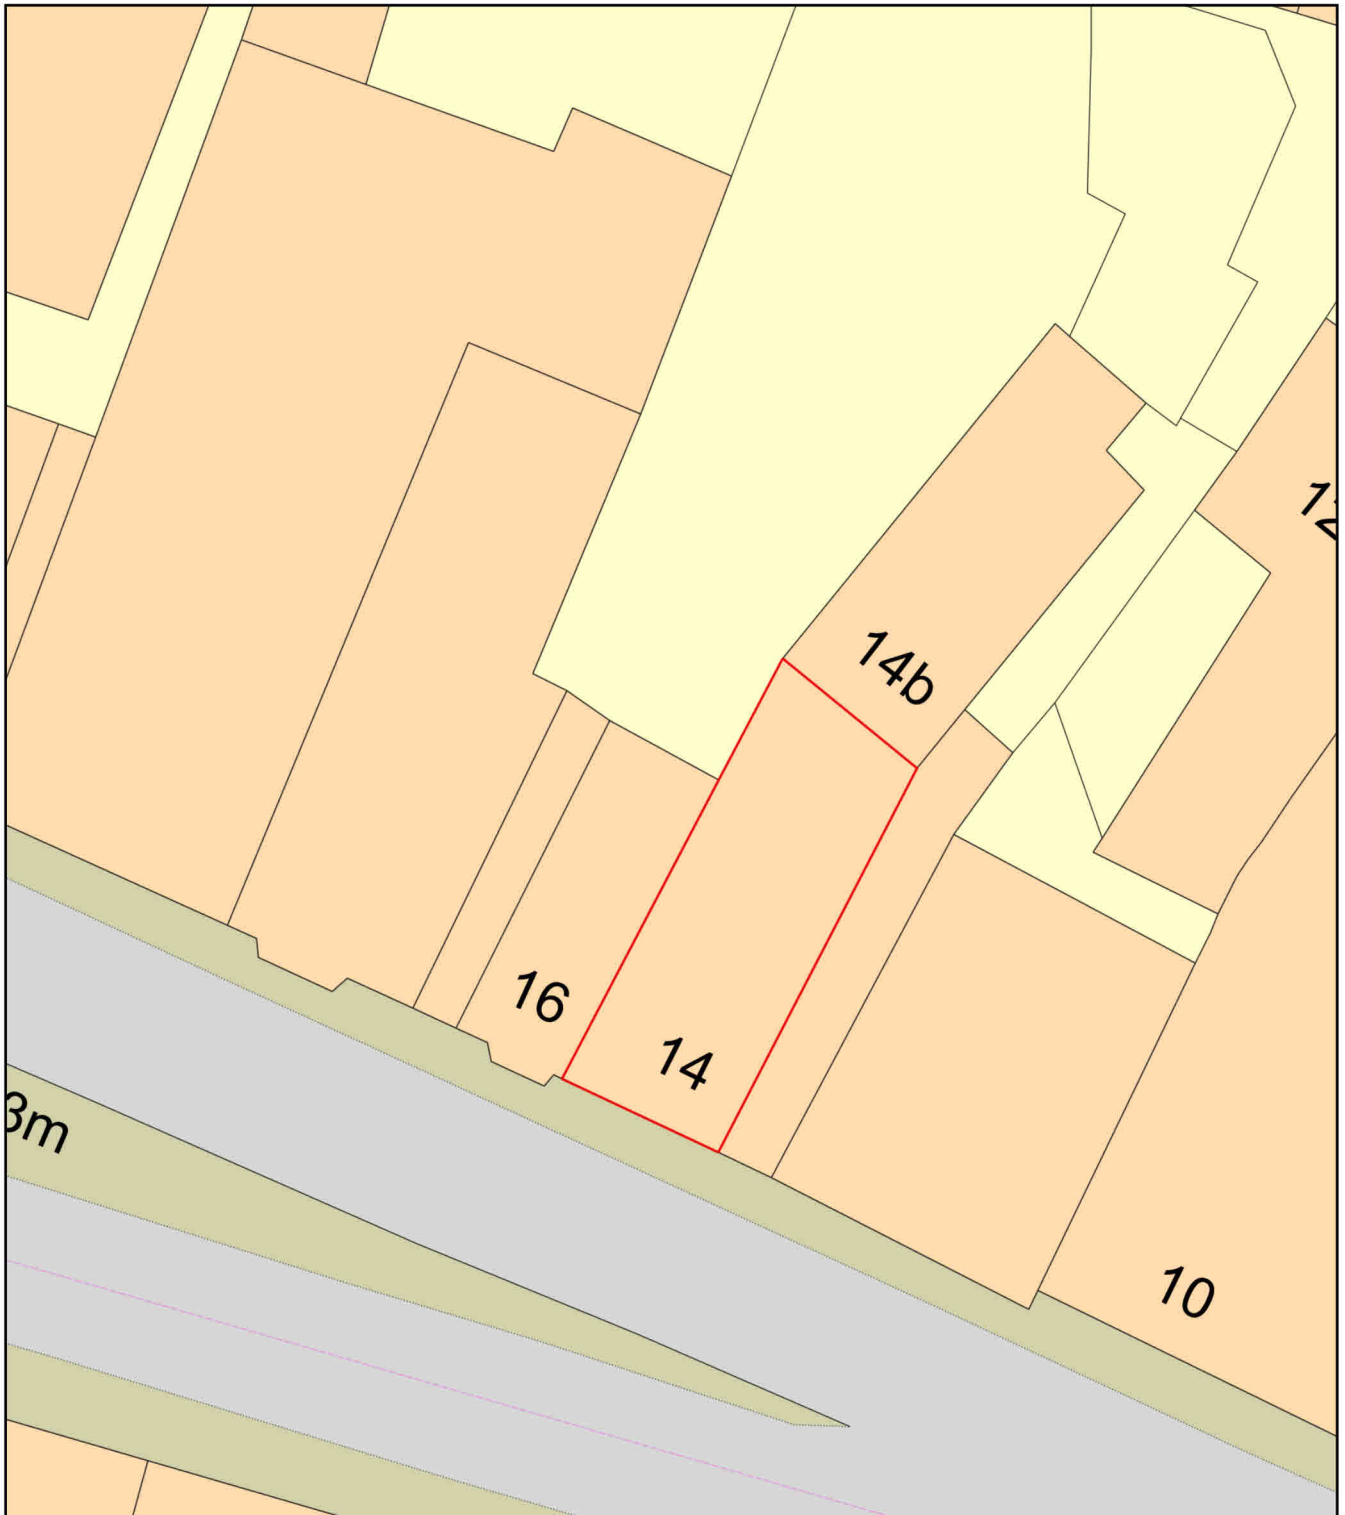

14A Lower Market Street Penryn

Plan Produced for: Day

Date Produced: 04 Nov 2020

Plan Reference Number: TQRQM20309125242212

Scale: 1:200 @ A4

PL 02