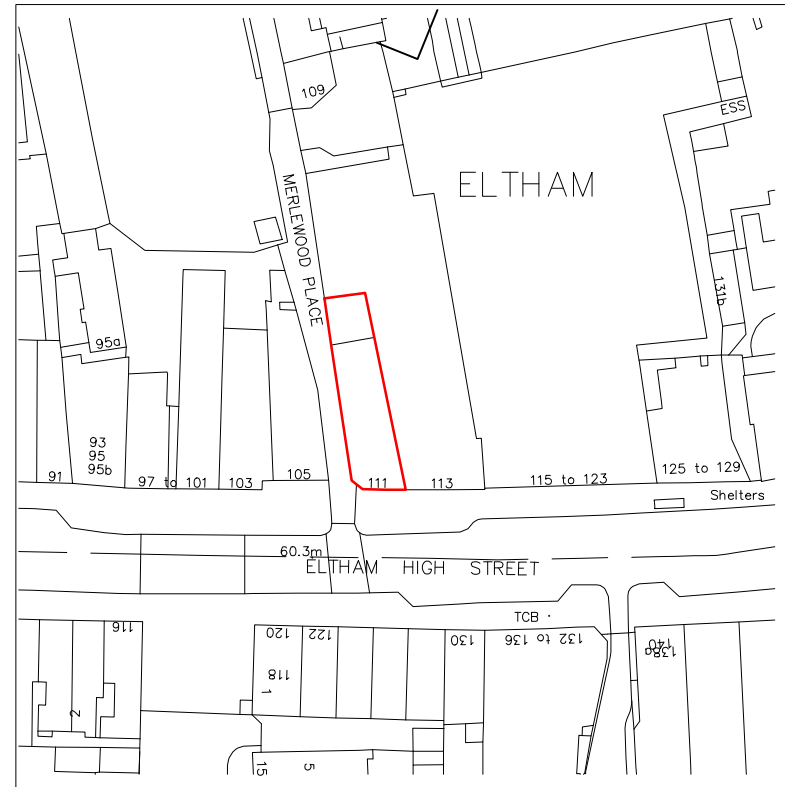

NORTH

111 HIGH STREET,  
ELTHAM,  
SE9 1TD.

**SITE LOCATION PLAN**  
**(1:1250 @ A4)**

Crown Copyright and database rights 2023. OS 100031961 National Map Centre.