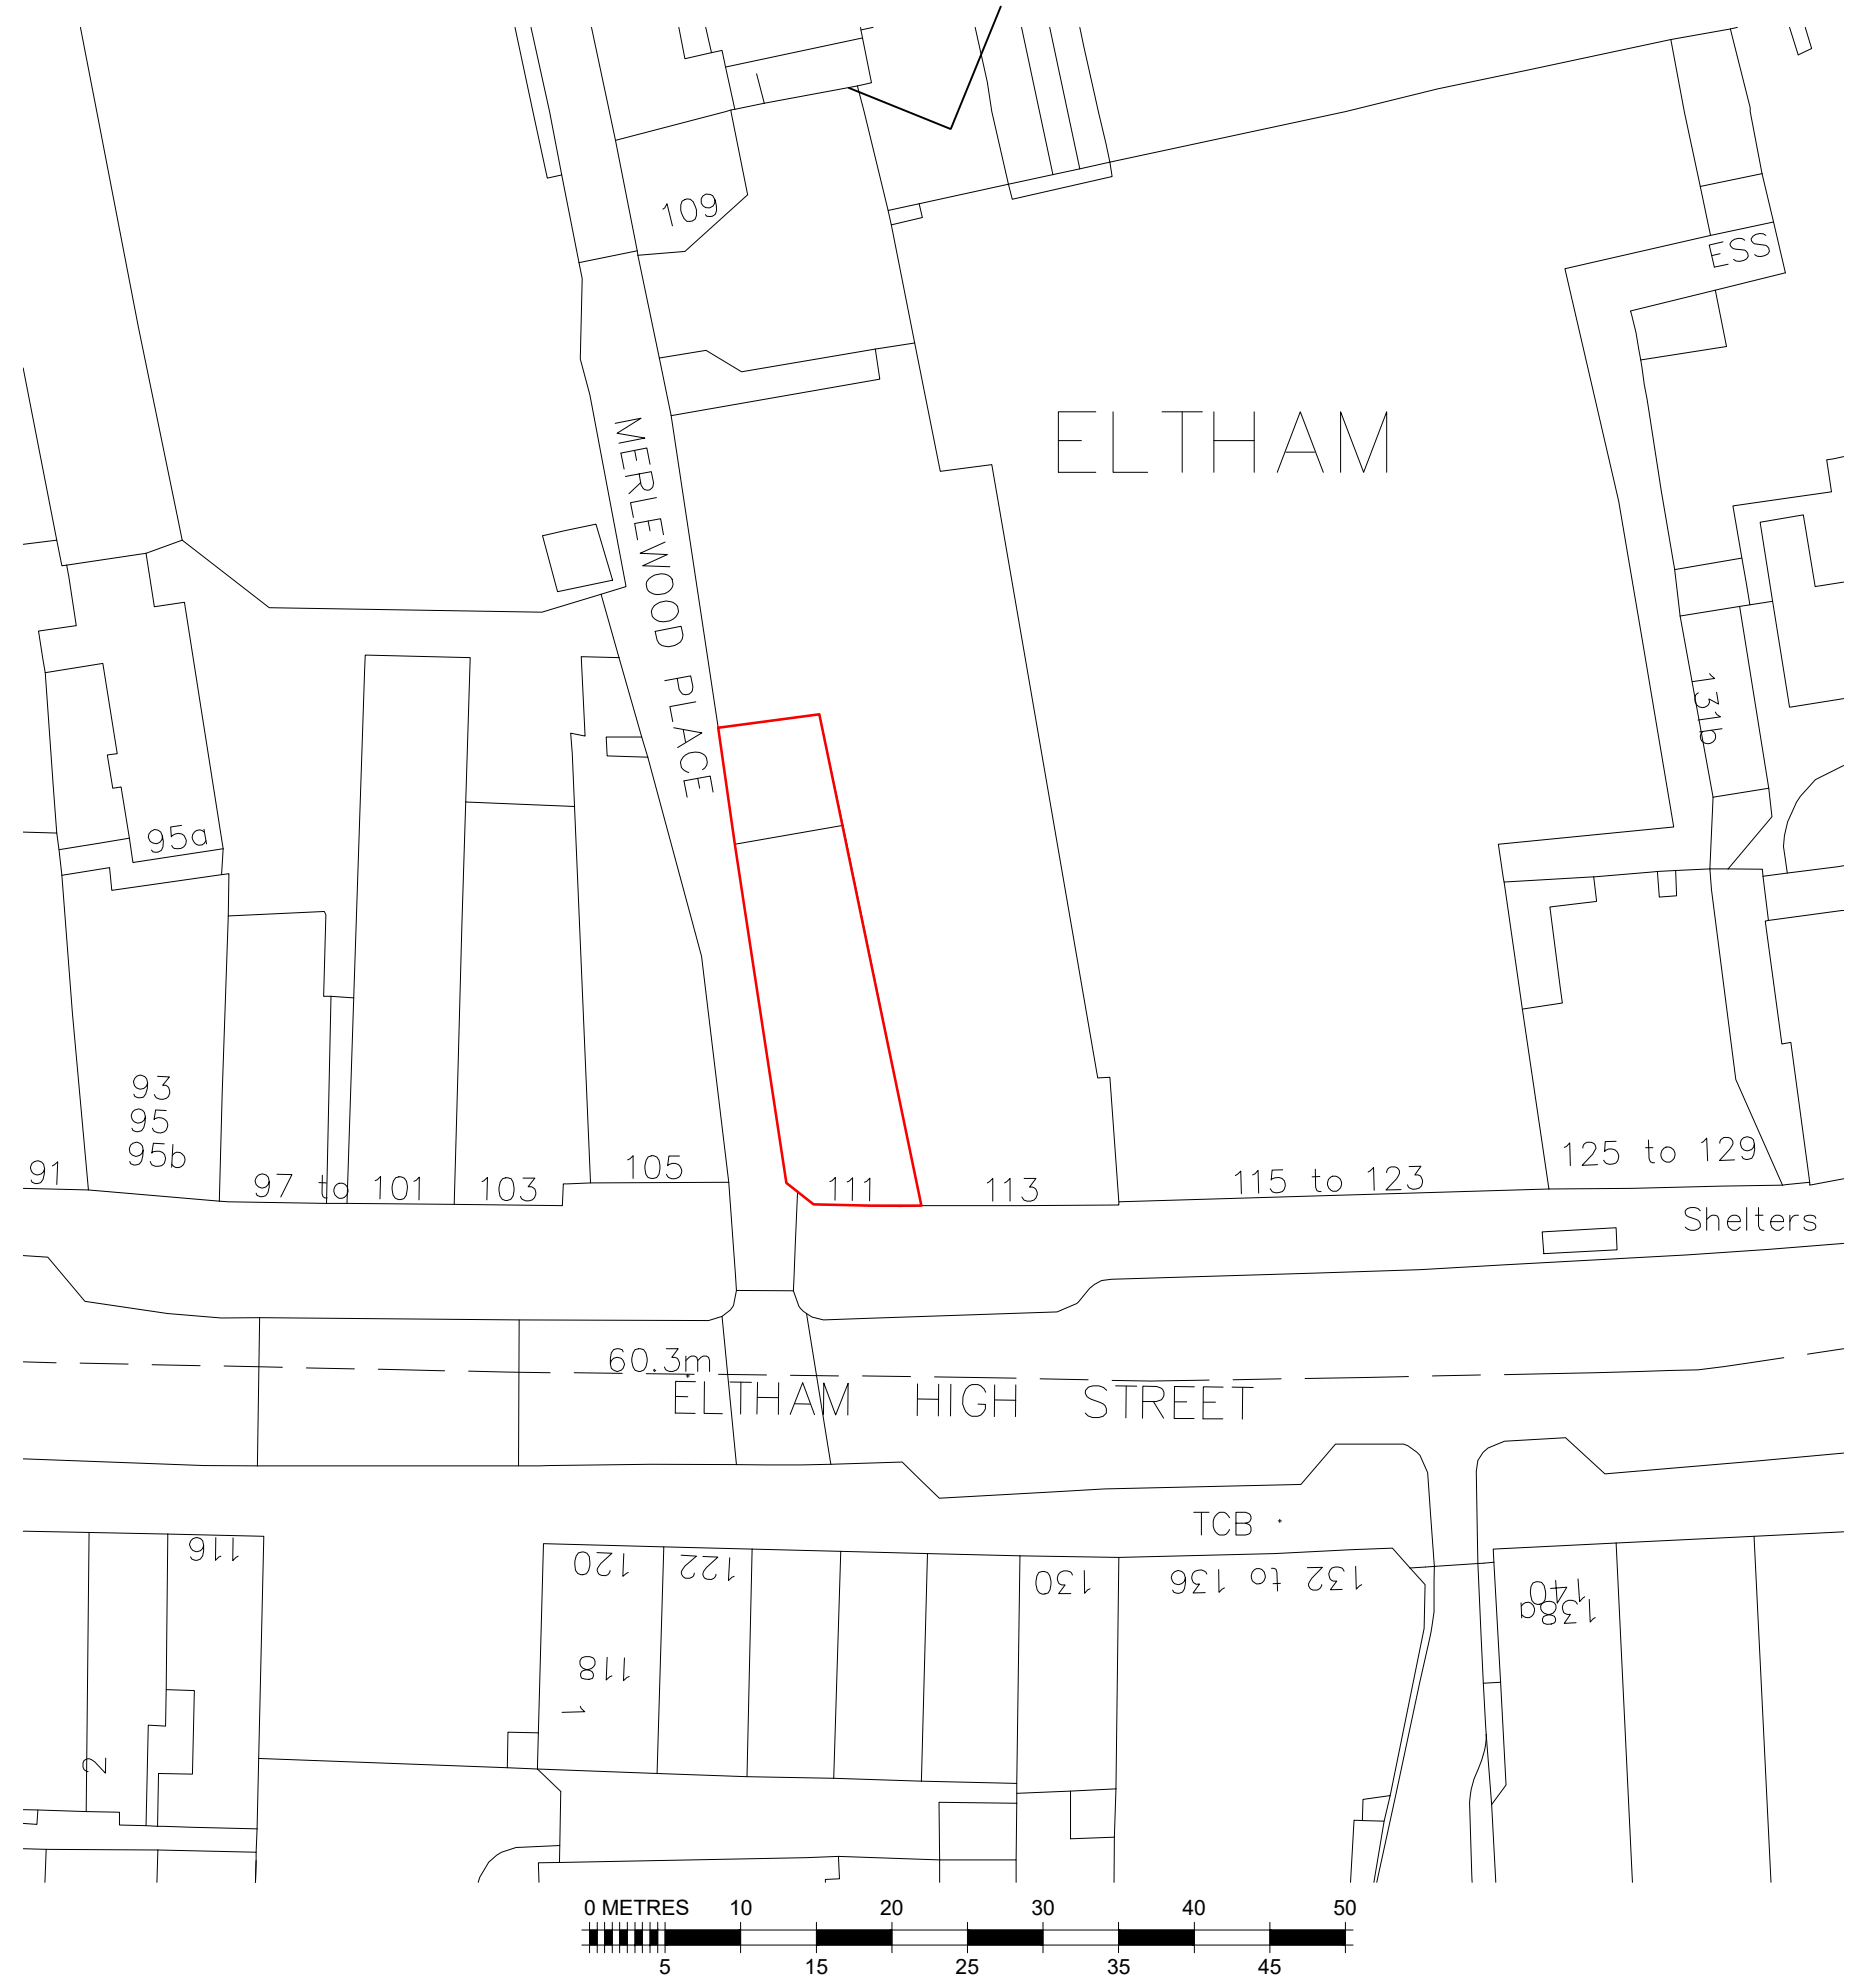

NORTH

111 HIGH STREET,
ELTHAM,
SE9 1TD.

SITE PLAN
(1:500 @ A3)