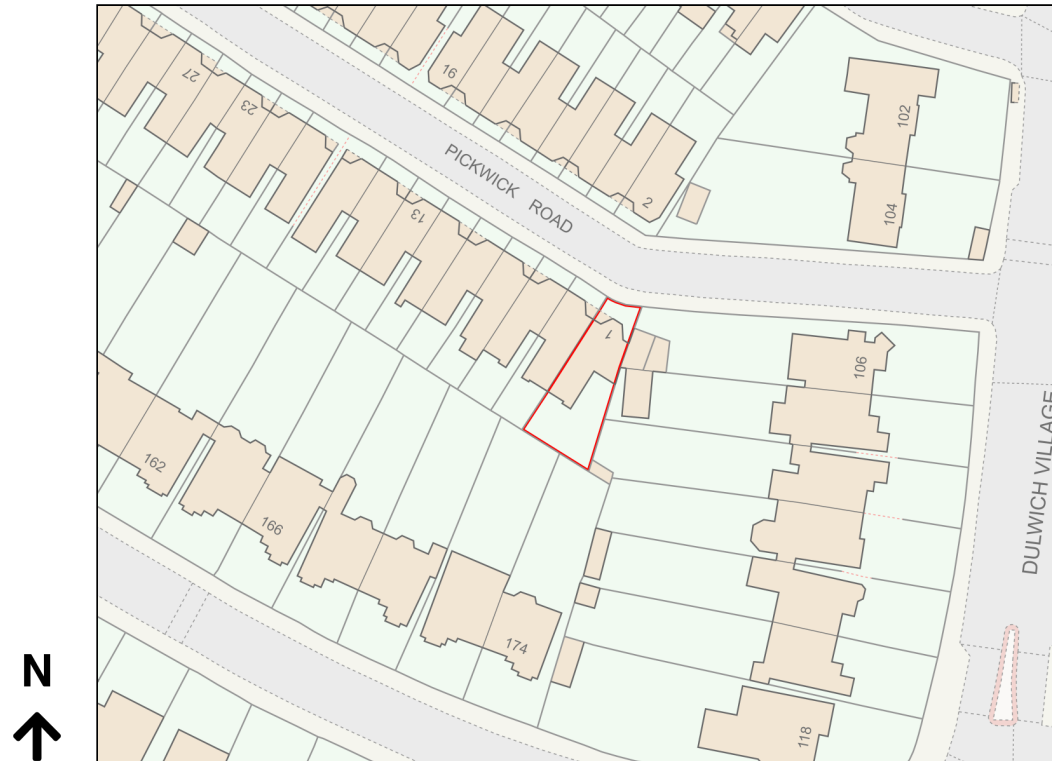

# Location Plan

Site Address: 1, Pickwick Road, London, SE21 7JN

Date Produced: 23-Feb-2024

Scale: 1:1250 @A4

Planning Portal Reference: PP-12830333v1