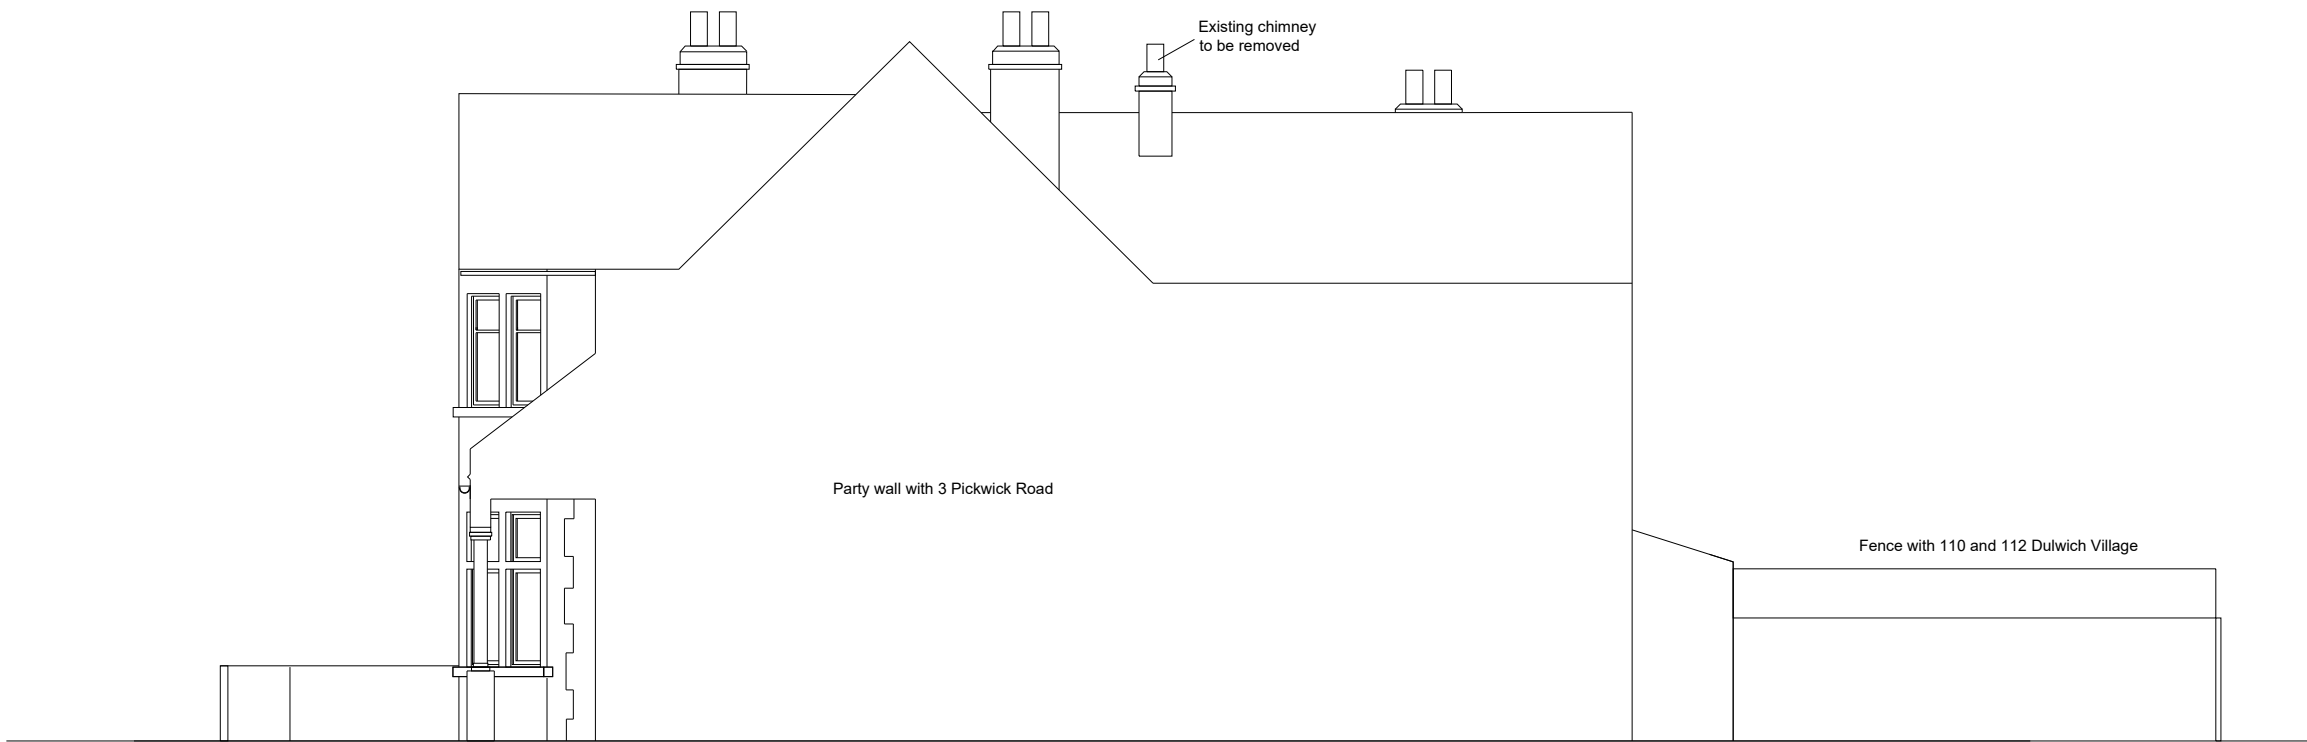

**EXISTING SIDE FACADE (EAST)**

**EXISTING SIDE FACADE (WEST)**

**RDC**  
Research Design Consultancy

Project : **1 Pickwick Road, London, SE21 7JN**

Drawing : **EXISTING SIDE FACADE (EAST)  
EXISTING SIDE FACADE (WEST)**

Date : **22.02.2024** Scale : **1:100 @ A3**

Drawn :	Drg. No. <b>004</b>	Status of Drawing <b>NOT FOR CONSTRUCTION</b>
Checked :		

COPYRIGHT This drawing or design may not be reproduced without permission

M 1:100