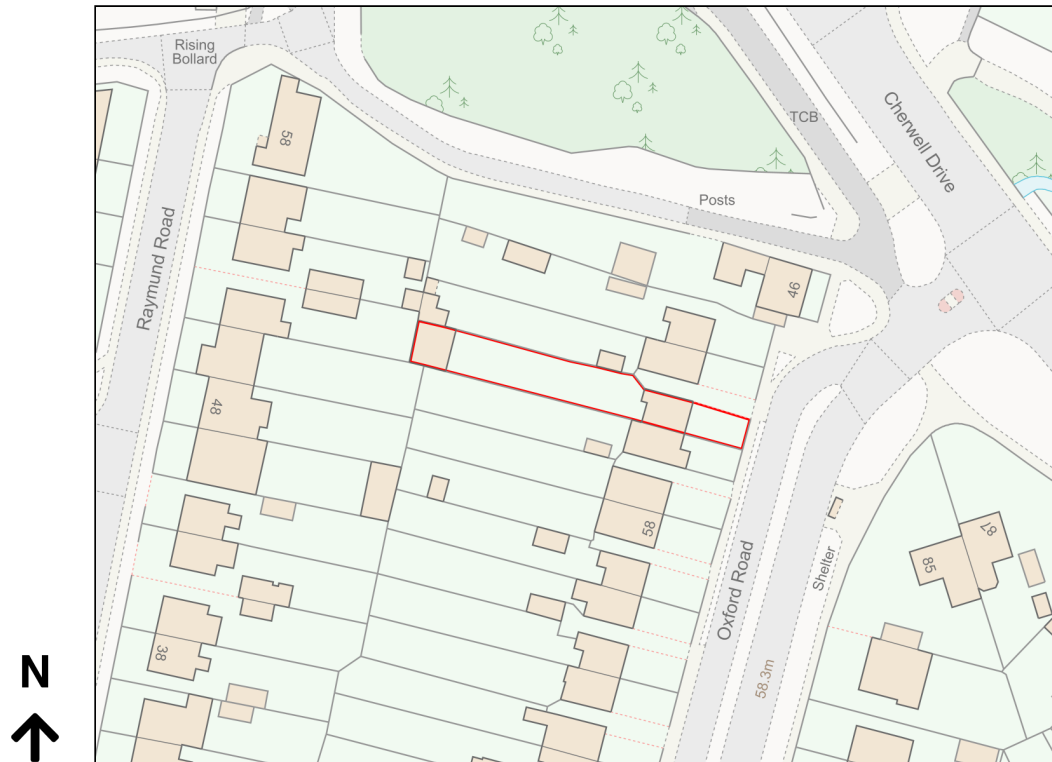

Location Plan

Site Address: 52, Oxford Road, Old Marston, Oxford, OX3 0RD

Date Produced: 22-Feb-2024

Scale: 1:1250 @A4

Planning Portal Reference: PP-12823777v1