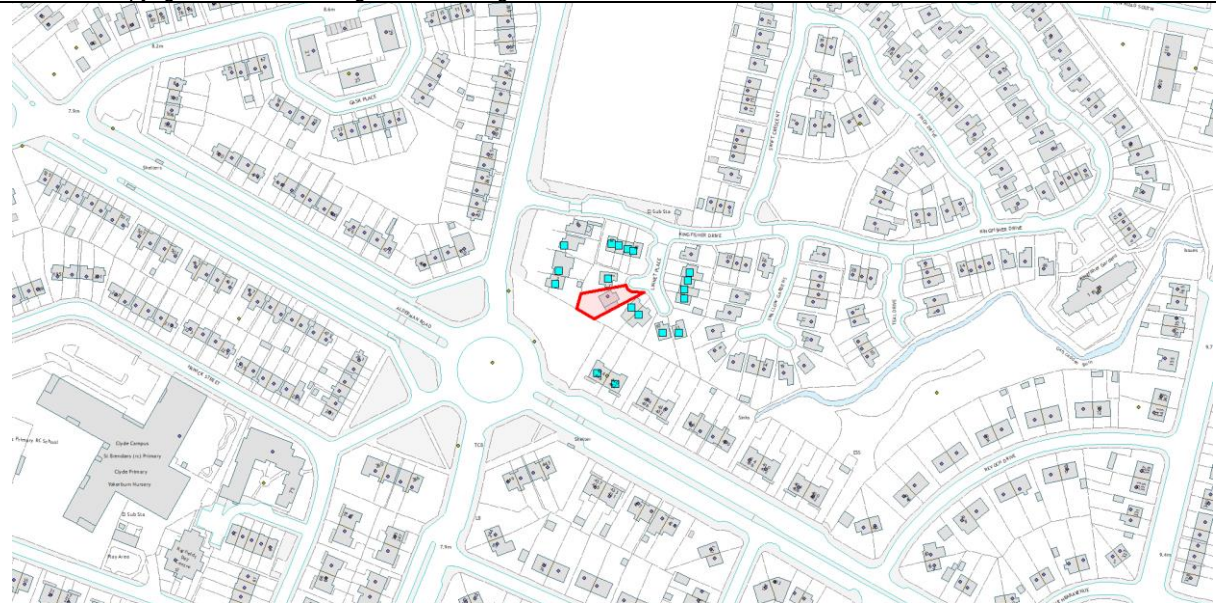

## 4 Linnet Place Glasgow G13 4QB

### NEIGHBOURING LAND TO BE NOTIFIED

Land to rear of application site

### NEIGHBOURS NOTIFIED

Please note that any mapping is for illustrative purposes only and is not true to any marked scale

© Crown Copyright and database Right 2020. All rights reserved. OS Licence number 100023379

1. 6 Kingfisher Drive Glasgow G13 4QA
2. 14 Kingfisher Drive Glasgow G13 4QA
3. 12 Kingfisher Drive Glasgow G13 4QA
4. 440 Alderman Road Glasgow G13 4LD
5. 442 Alderman Road Glasgow G13 4LD
6. 444 Alderman Road Glasgow G13 4LD
7. 446 Alderman Road Glasgow G13 4LD
8. 11 Linnet Place Glasgow G13 4QB
9. 10 Linnet Place Glasgow G13 4QB
10. 9 Linnet Place Glasgow G13 4QB
11. 7 Linnet Place Glasgow G13 4QB
12. 5 Linnet Place Glasgow G13 4QB
13. 3 Linnet Place Glasgow G13 4QB