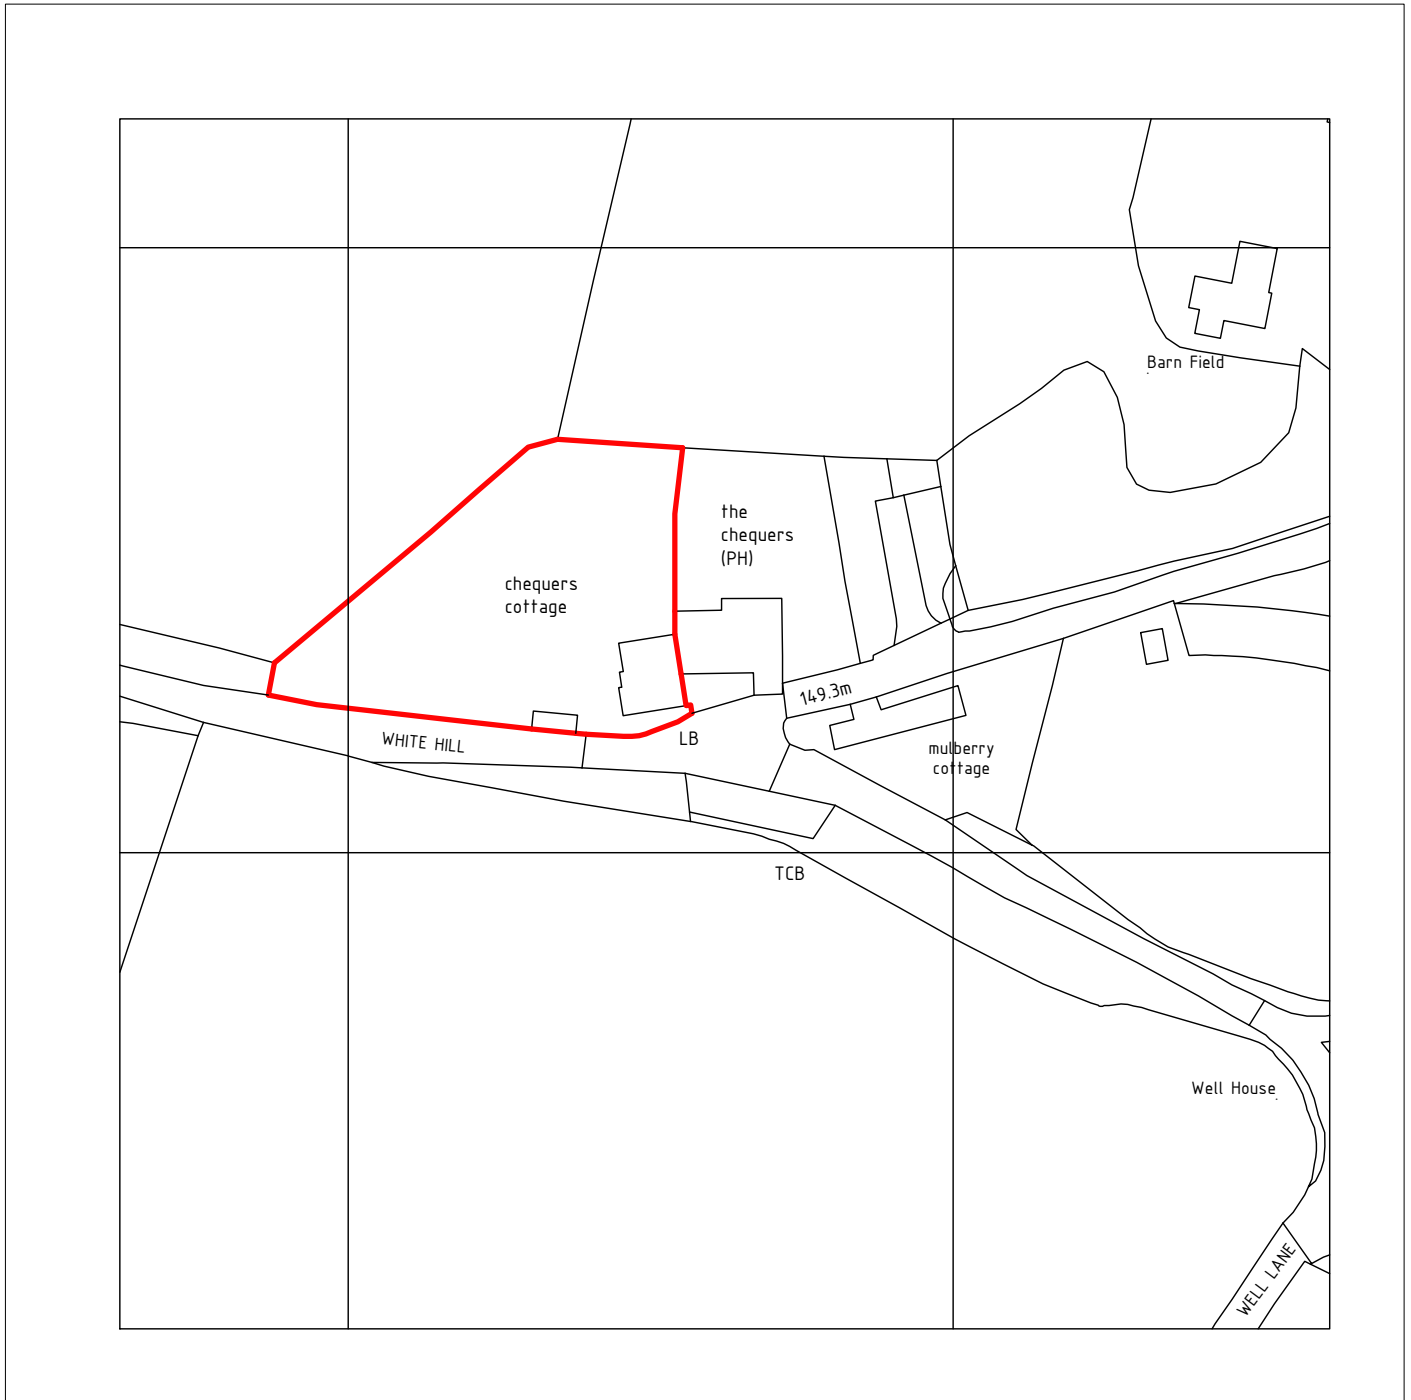

VESTA ARCHITECTS

The Oast House, Stapeley Manor Farm, Odiham, Hampshire, RG29 1JE
+44 (0)1256 862850 | info@vesta-architects.co.uk

www.vesta-architects.co.uk

LOCATION PLAN

Scale Bar 1:1250

Project

CHEQUERS COTTAGE, WELL
LONG SUTTON, RG29 1TL

Date

FEB 24

Scale

1:1250 @ A4

Drawn

LF

OS Serial No.

01100680