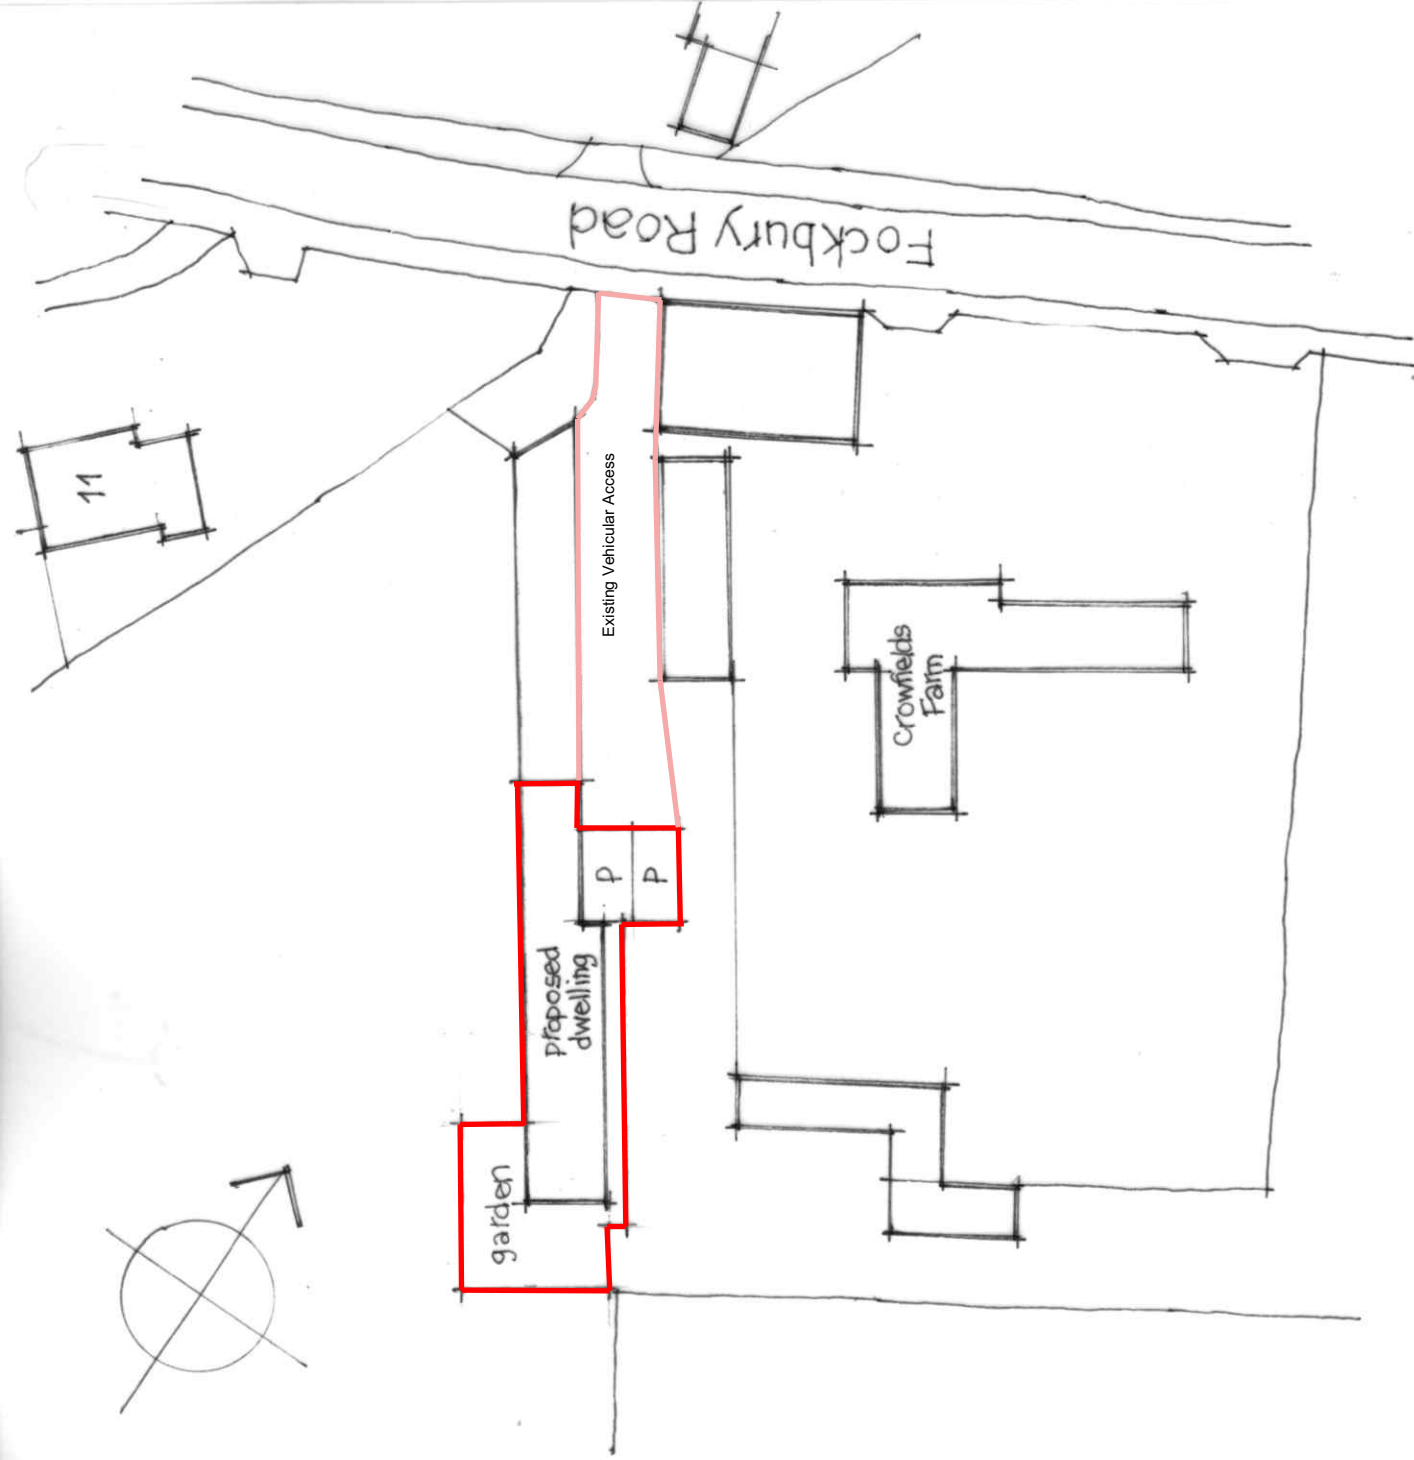

existing site plan

proposed site plan

<p>project: conversion of barn to dwelling Crowfields Farm Fockbury Road Dodford</p>	<p>client: Mr & Mrs Knowles</p> <p>drawing: existing & proposed site plan</p>	<p>date: Aug 2023</p> <p>scale: 1:500 @ A3</p>	<p>dwg no: 248/03</p> <p>revision:</p>	<p>Vanessa Greenhouse RIBA 54 Doctors Hill Bourne Heath Bromsgrove B61 9JE tel: 07779 910984</p>
--	---	--	--	--