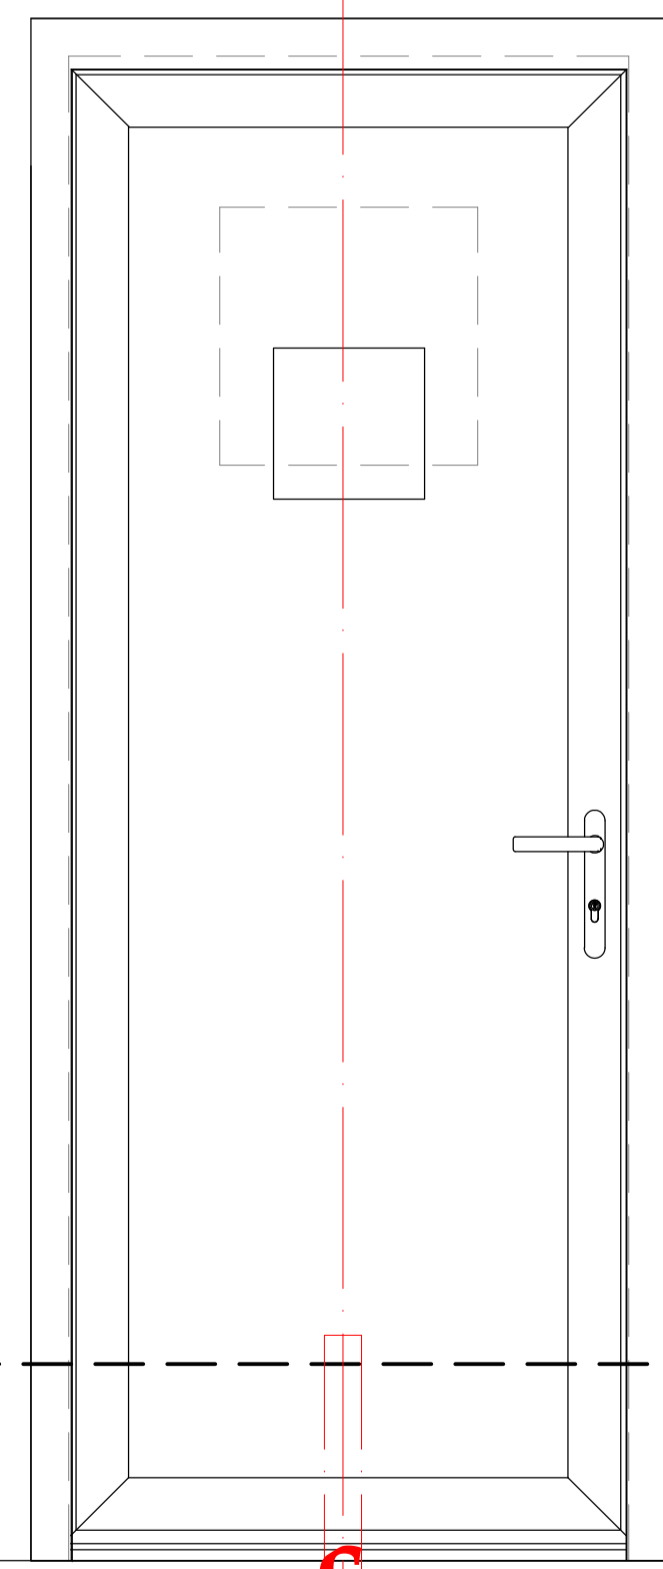

All details shown for proposed new door taken from Messrs Aluk Door colour - Grey Mat RAL 7016
<https://alucorpstorage02.blob.core.windows.net/cms/aluk/media/gb/pdf/aluk-trade-resi-brochure-04-04-22-web.pdf>
pg 18
image source - <https://www.duration.co.uk/brochures/doors/aluminium/Aluminium_Panels.pdf>

part rear elevation