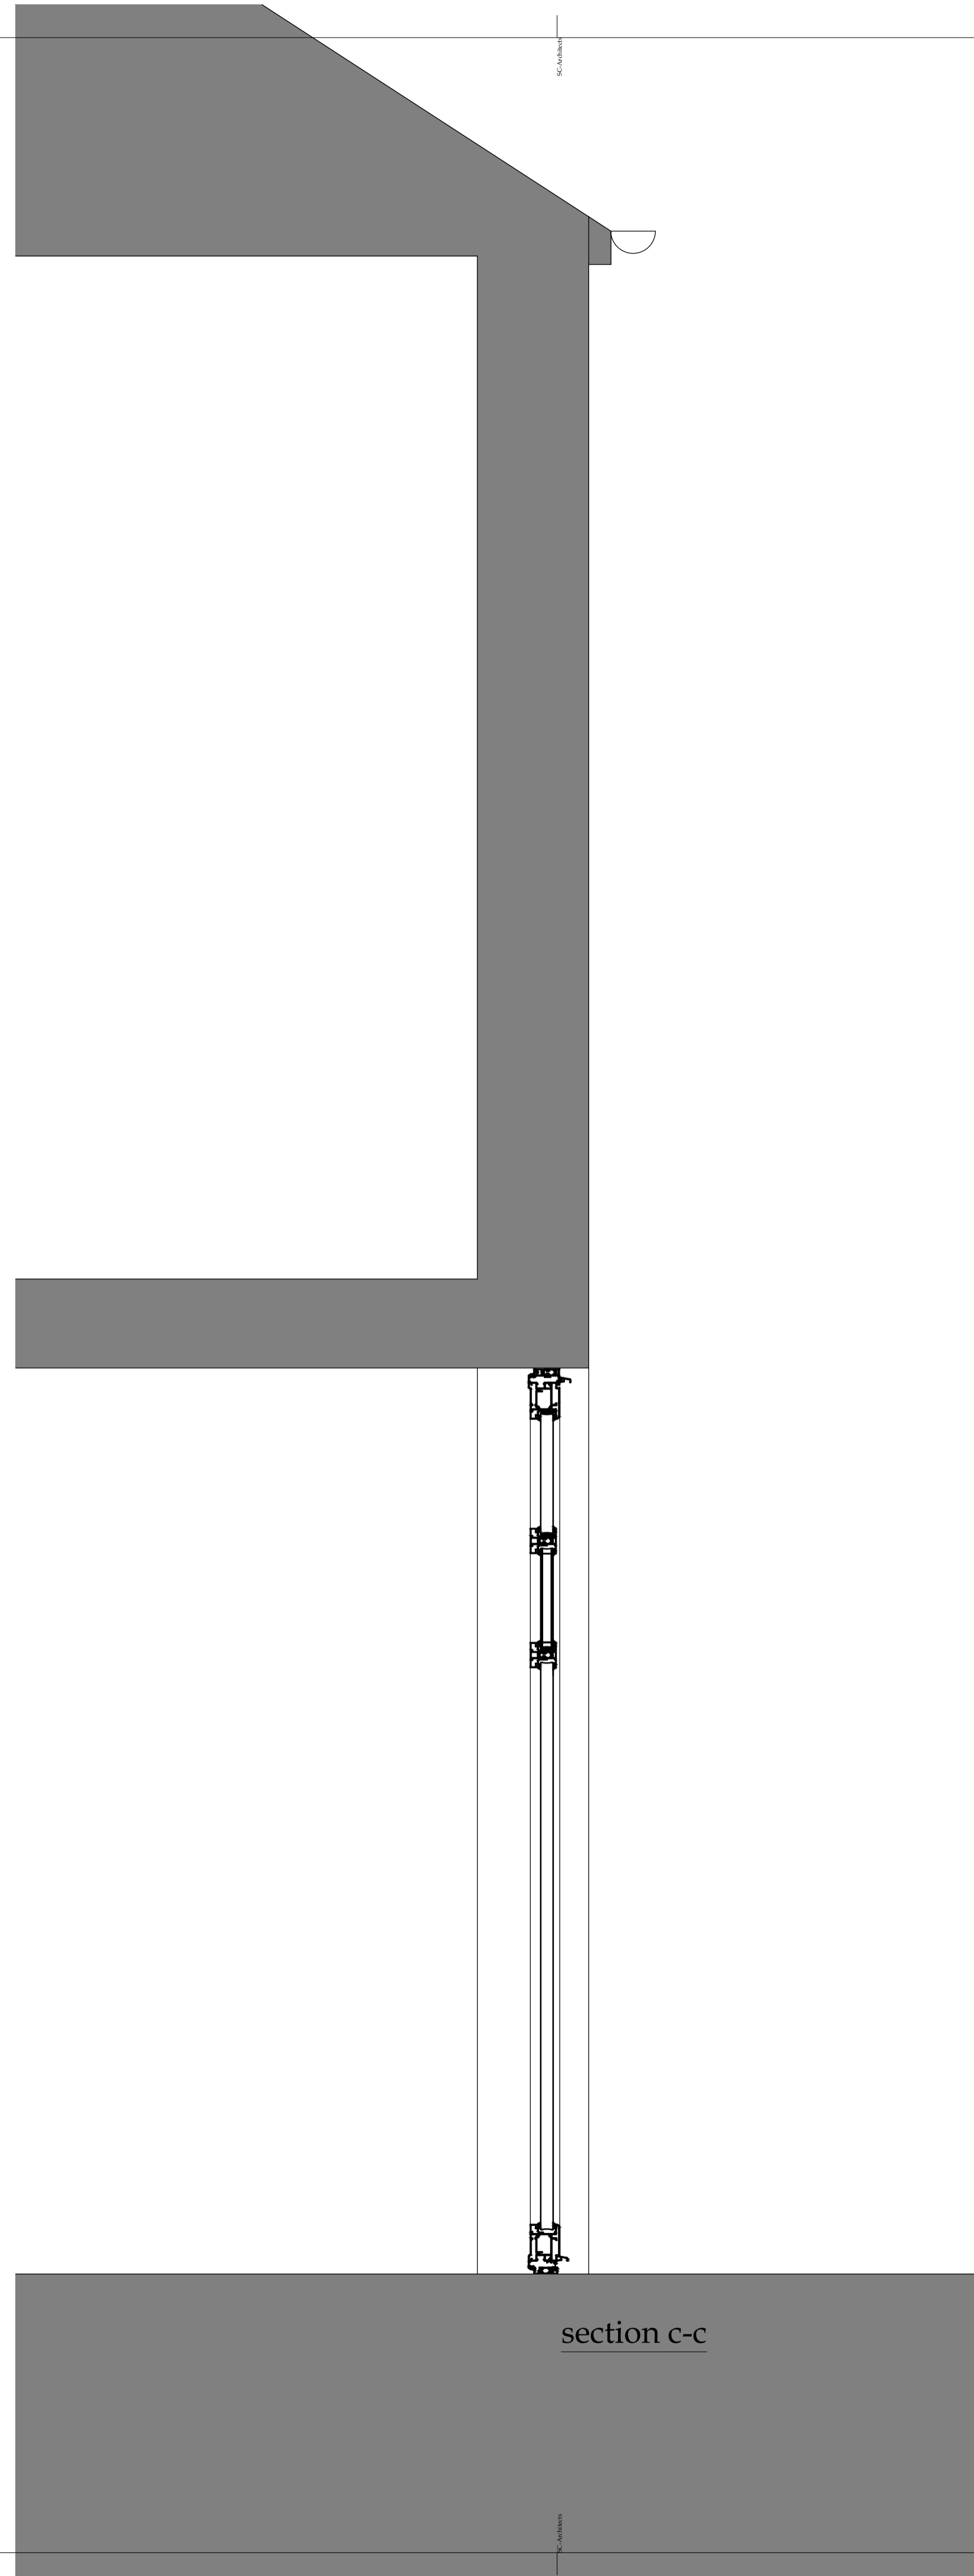

section c-c