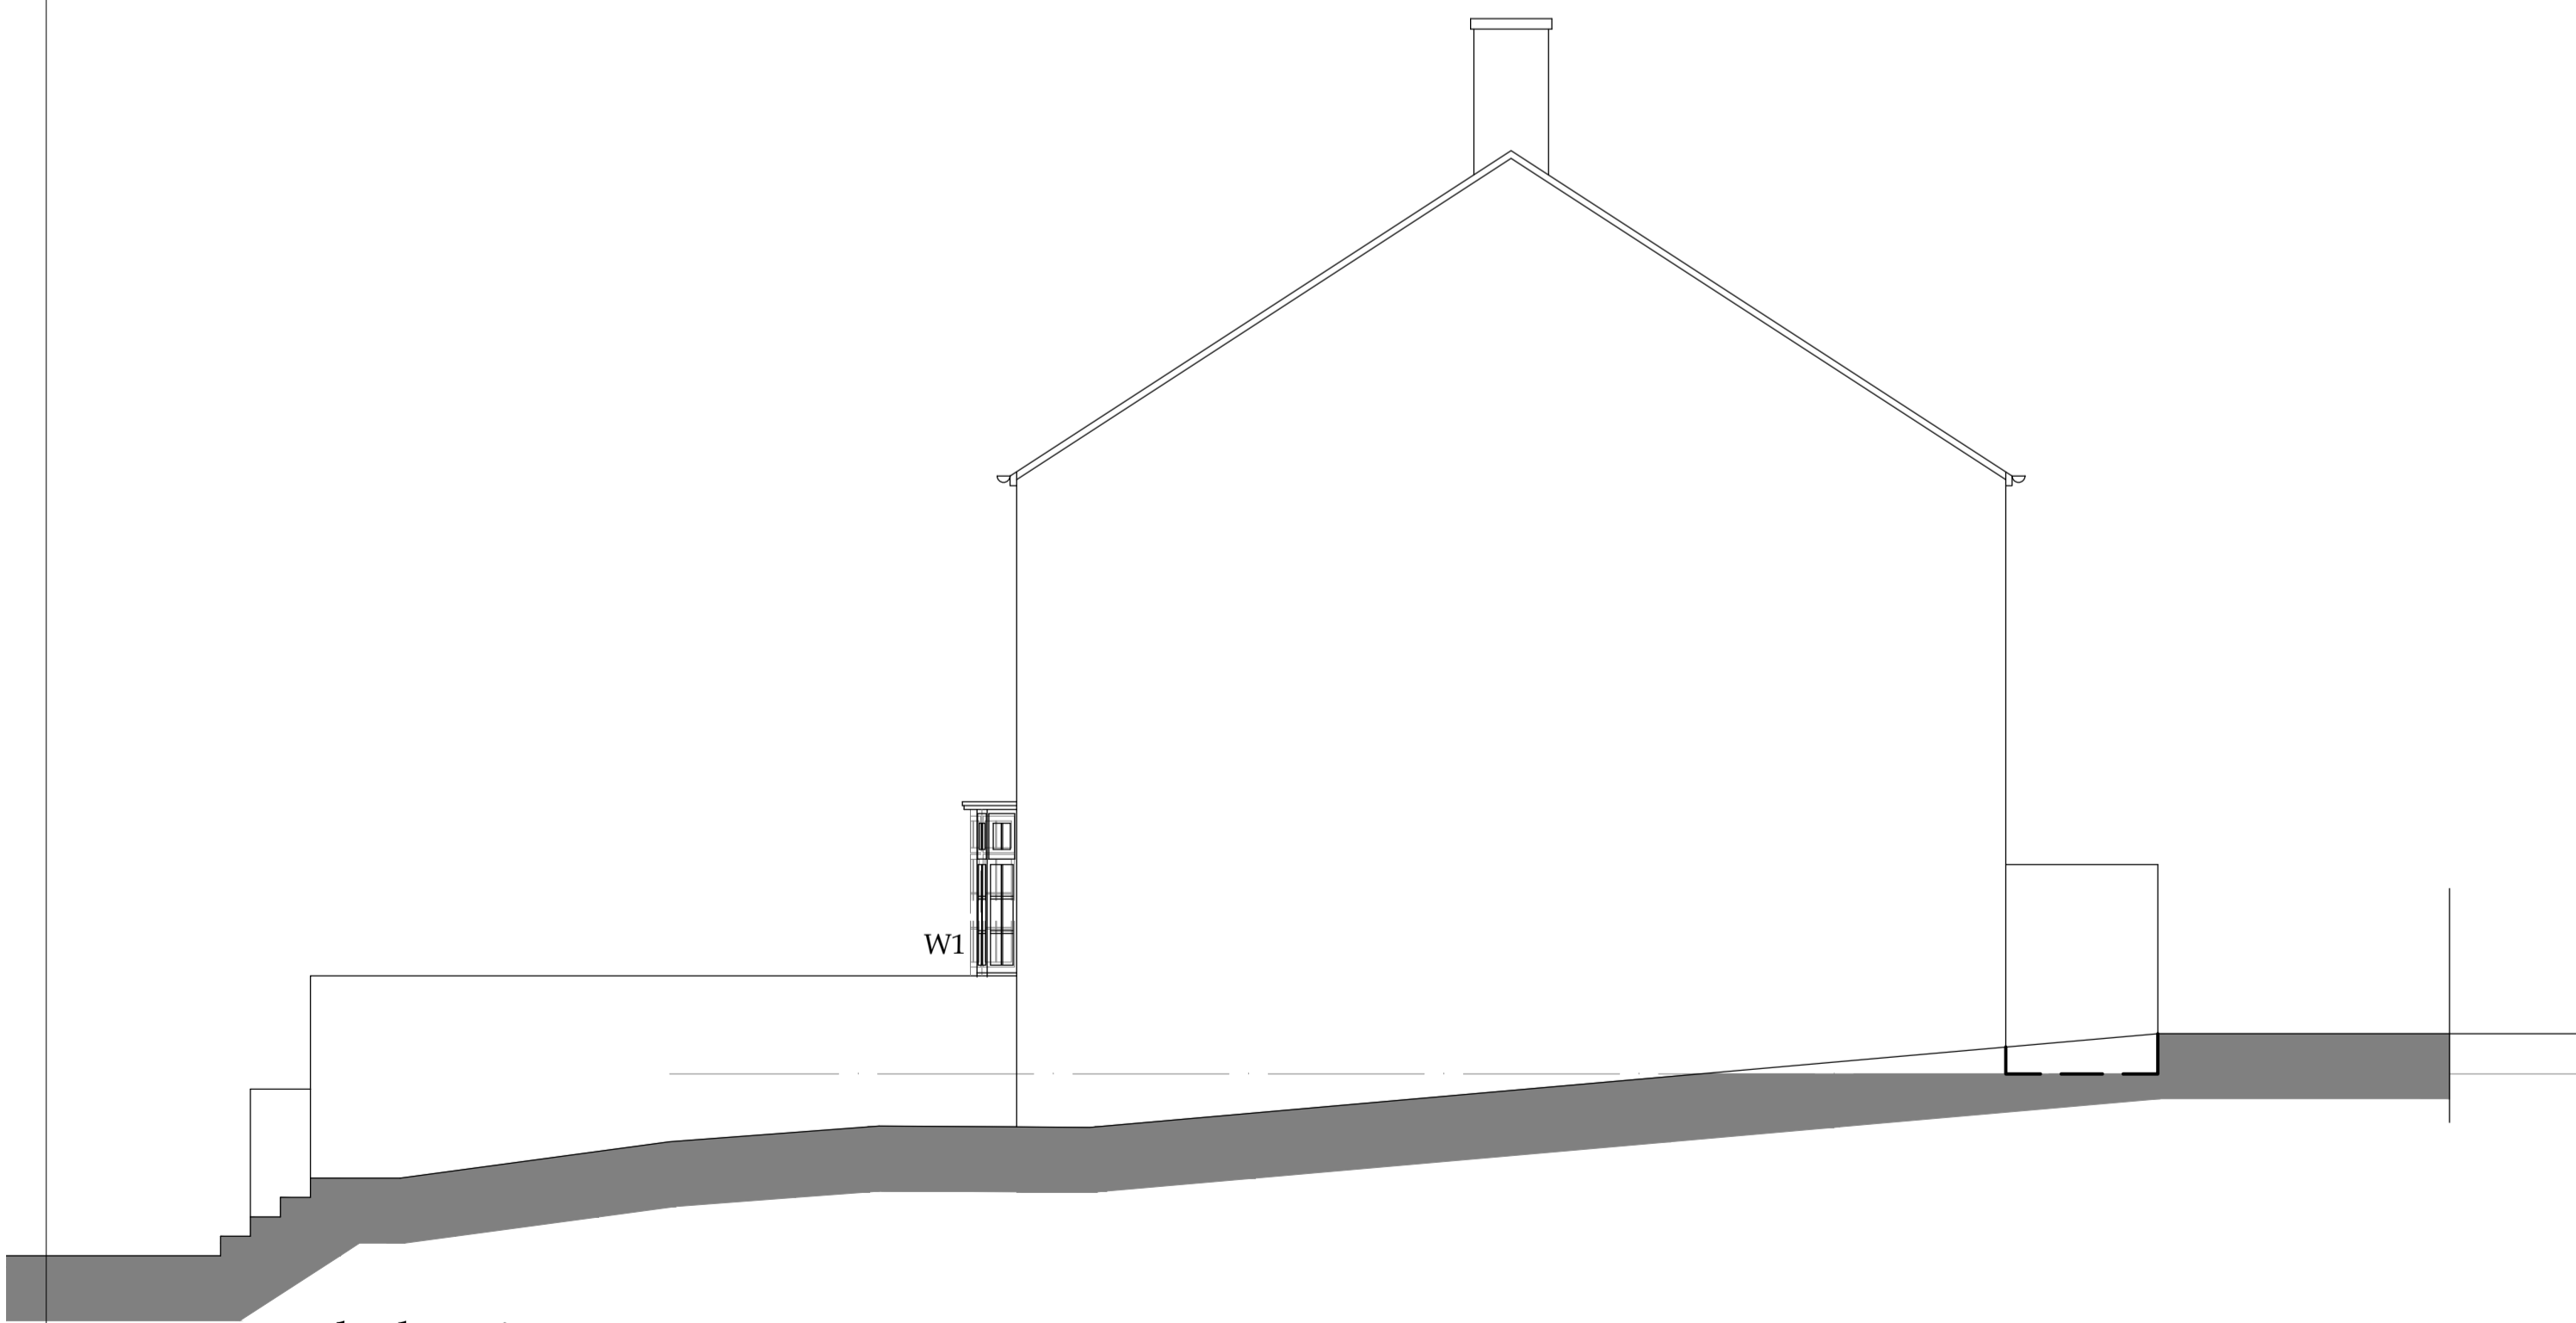

north elevation