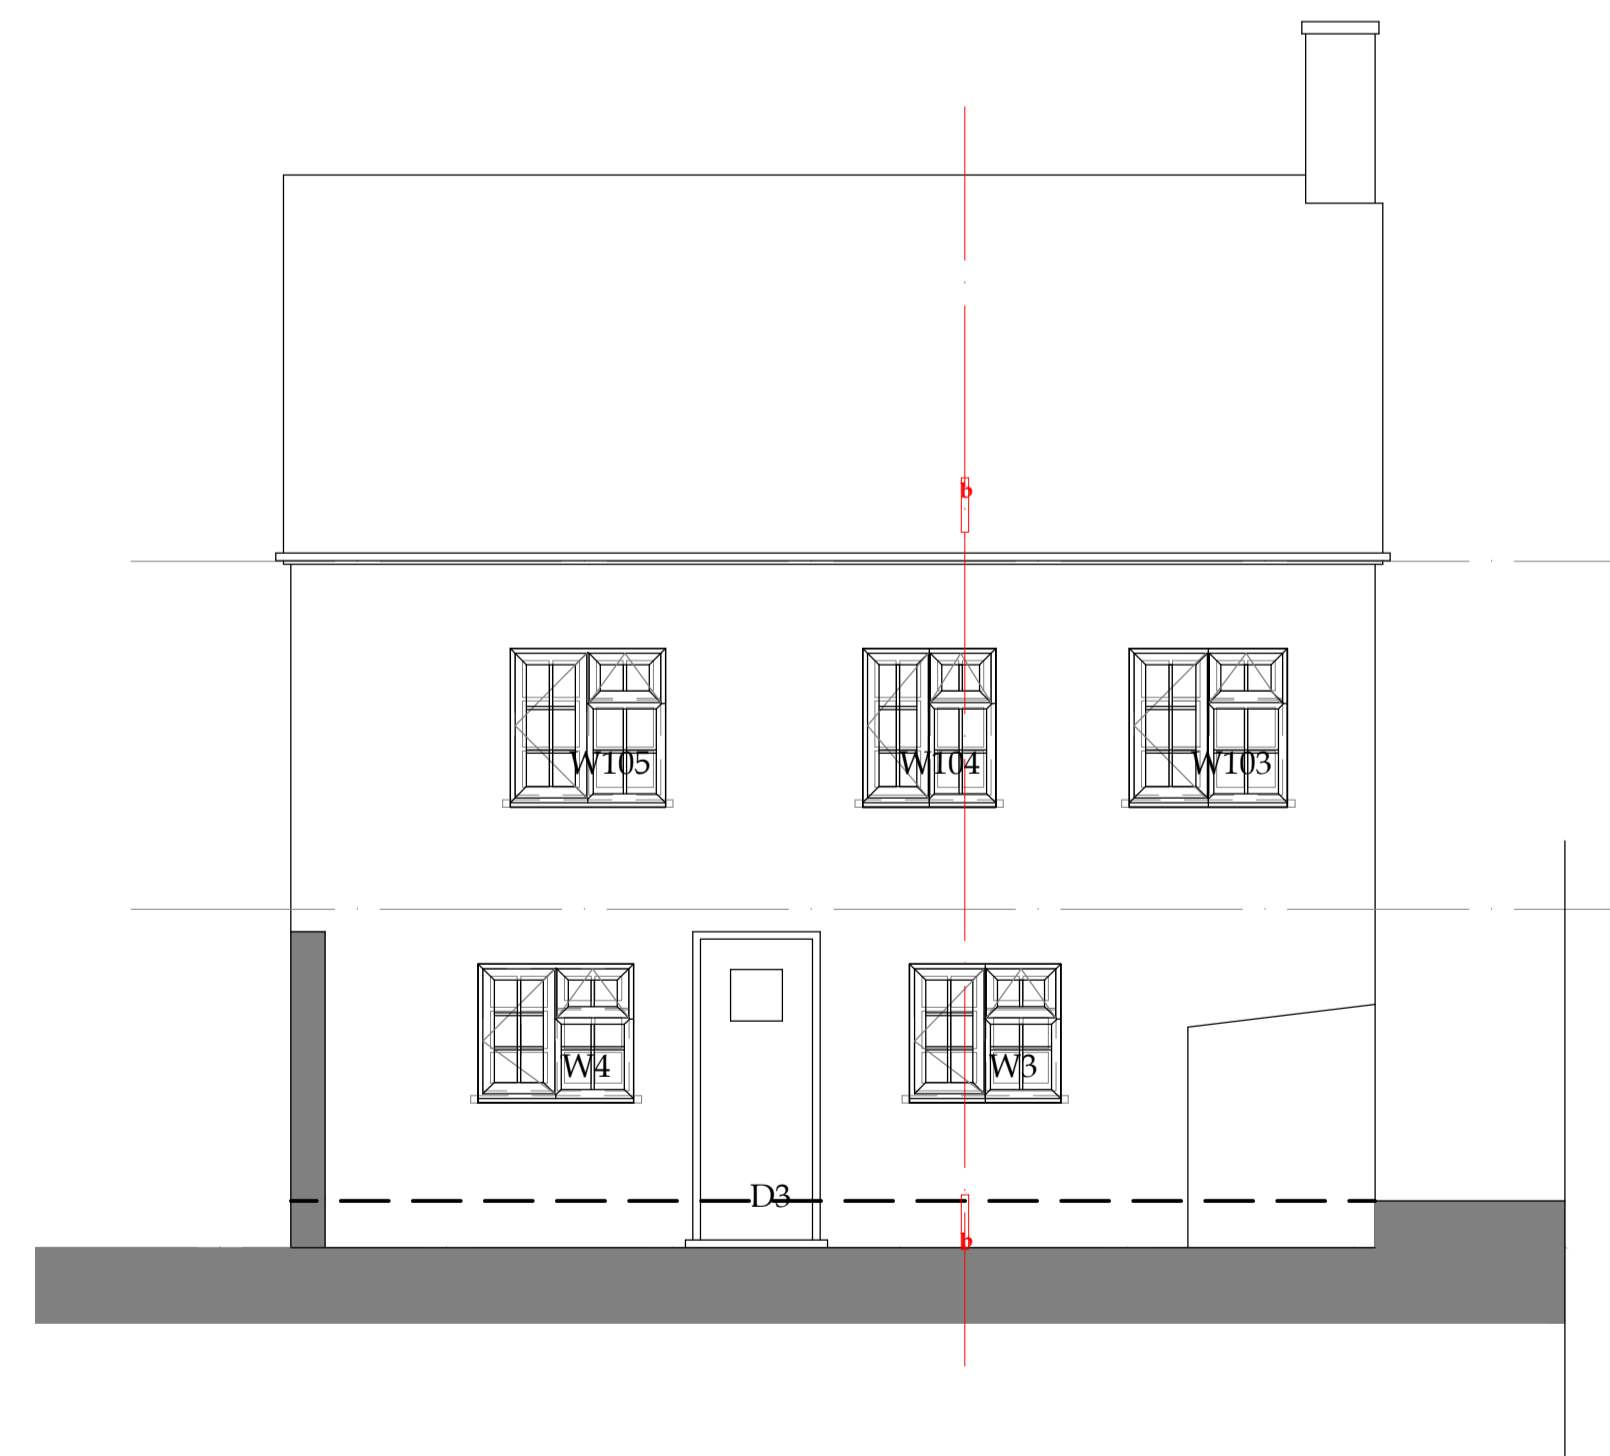

west elevation

Client
TG Dental Suite

Job
Change of Windows

**TG Dental Suite
15 The Square
Earls Barton
Northamptonshire**

Drawing
Proposed Elevations

Revisions

Drawn by:

Scale 1:50 (A1)

Date Feb 2024

Job No: 24-001

Drawing no: 02