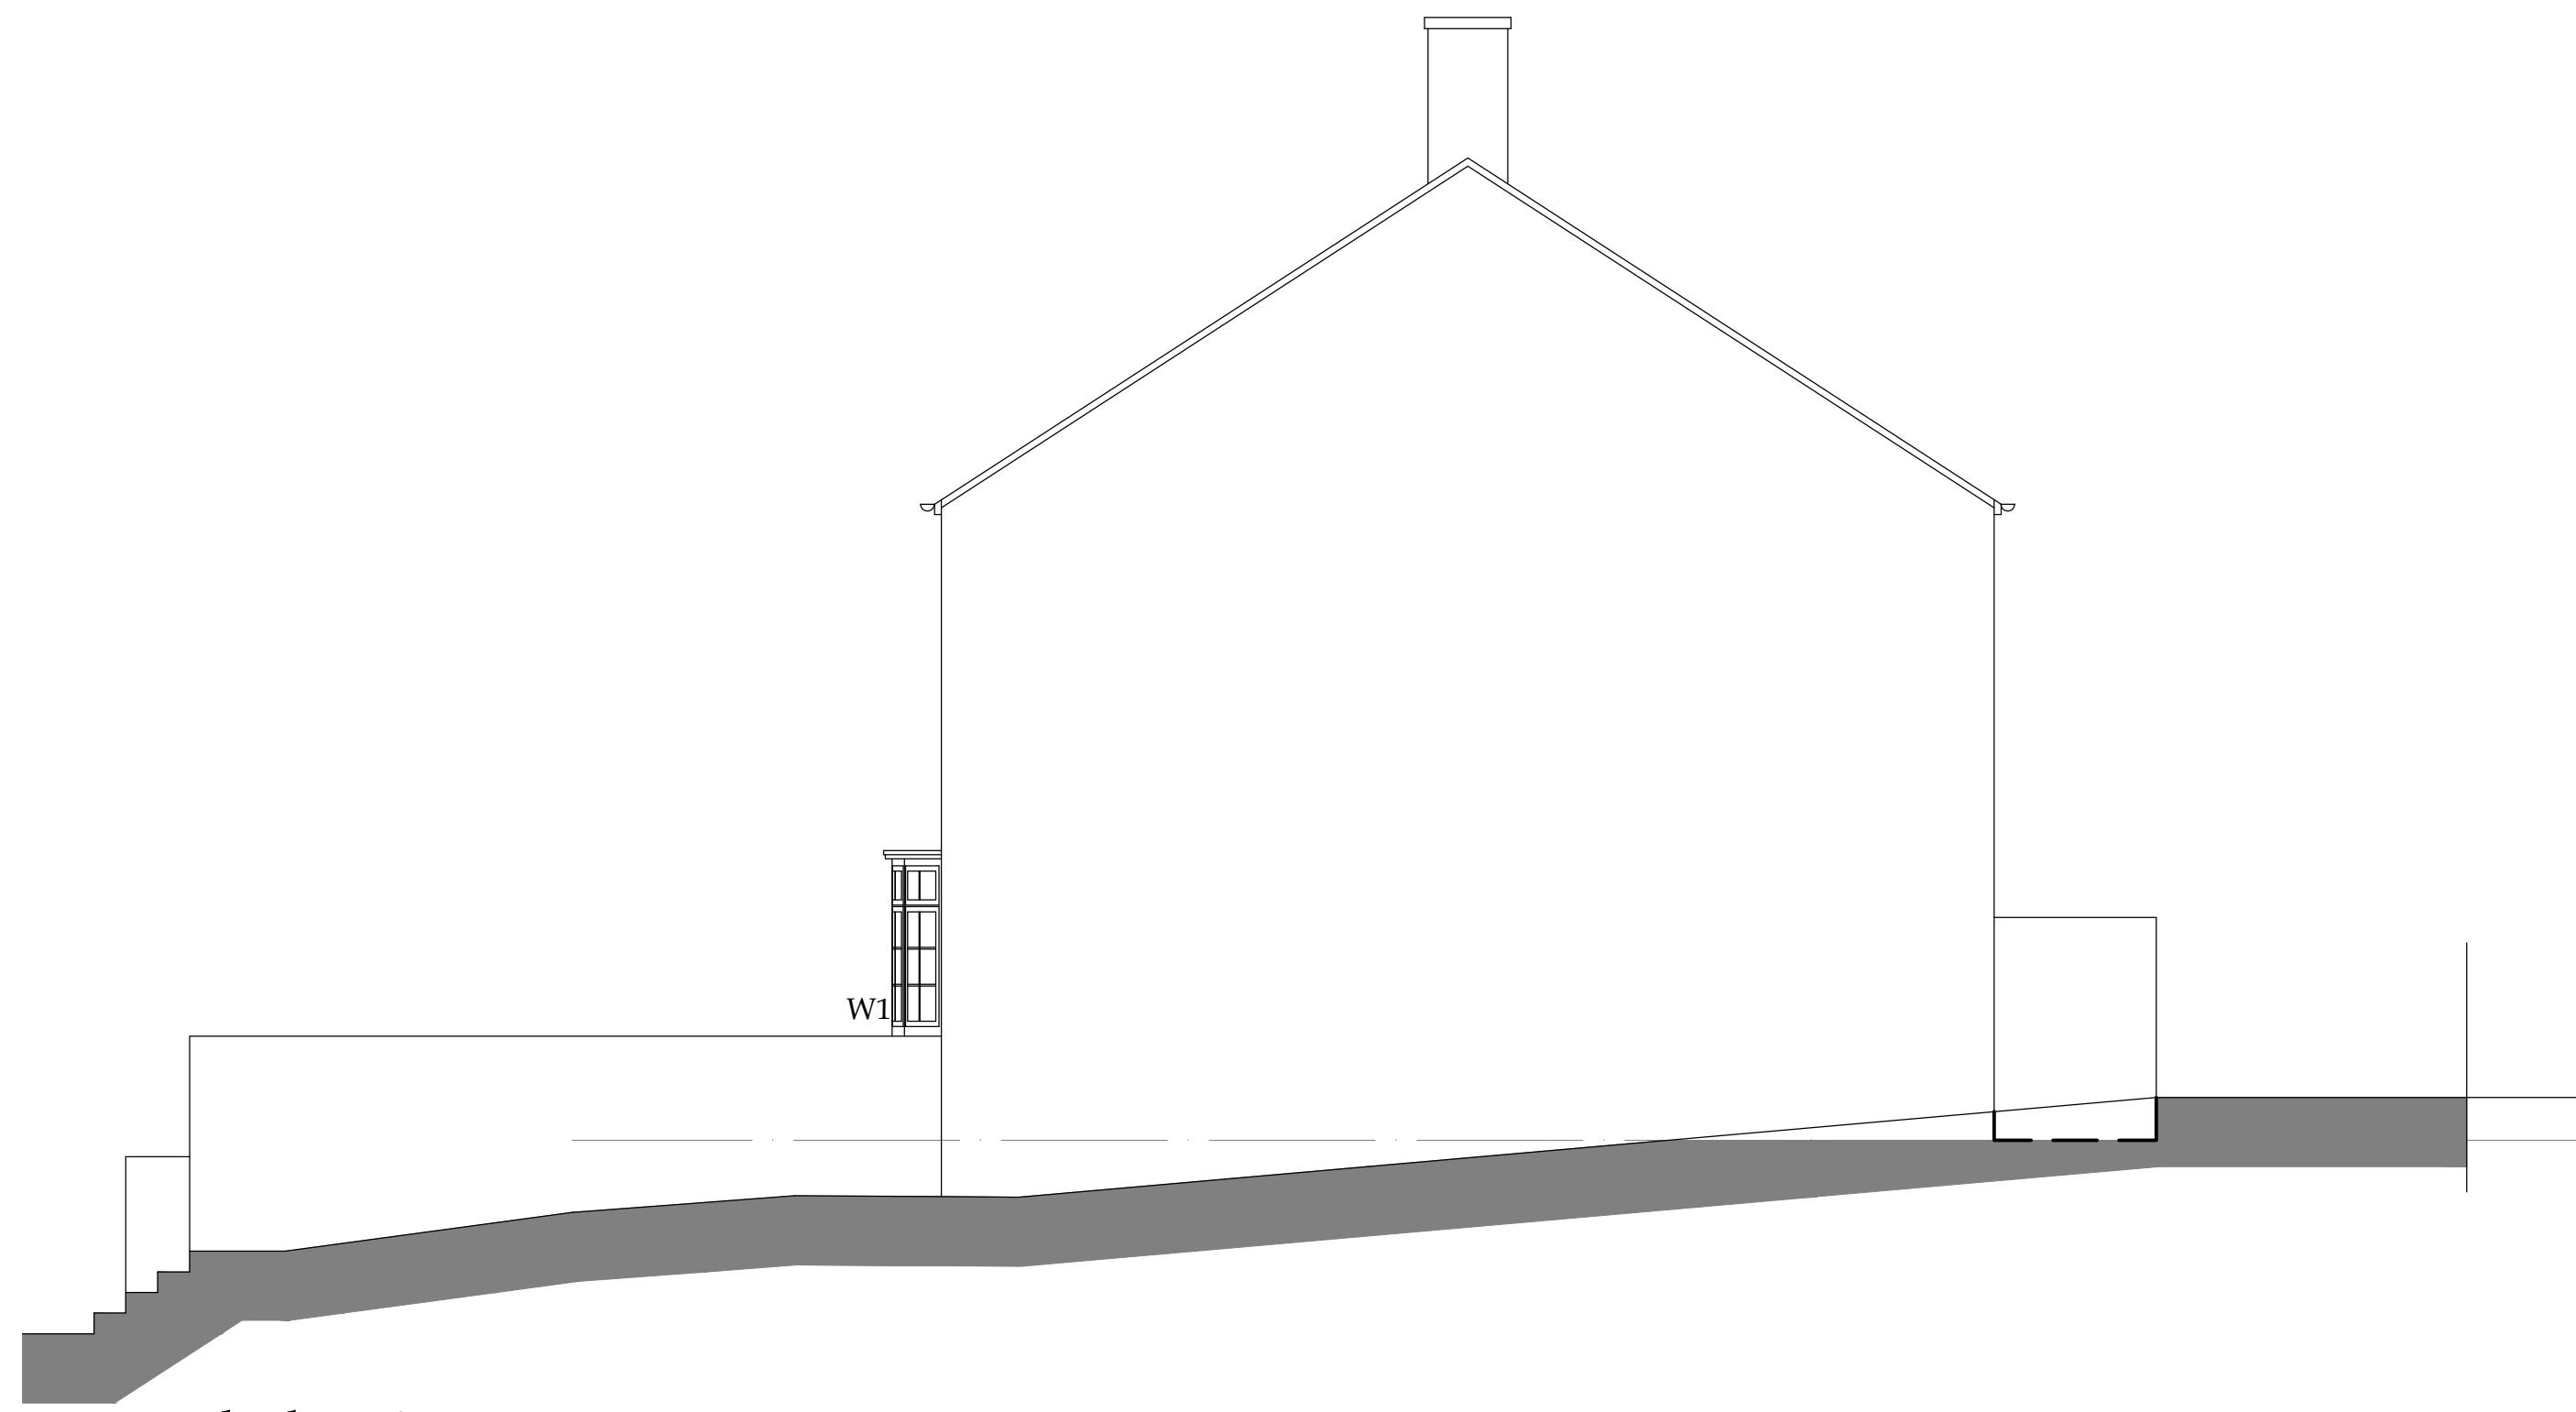

north elevation