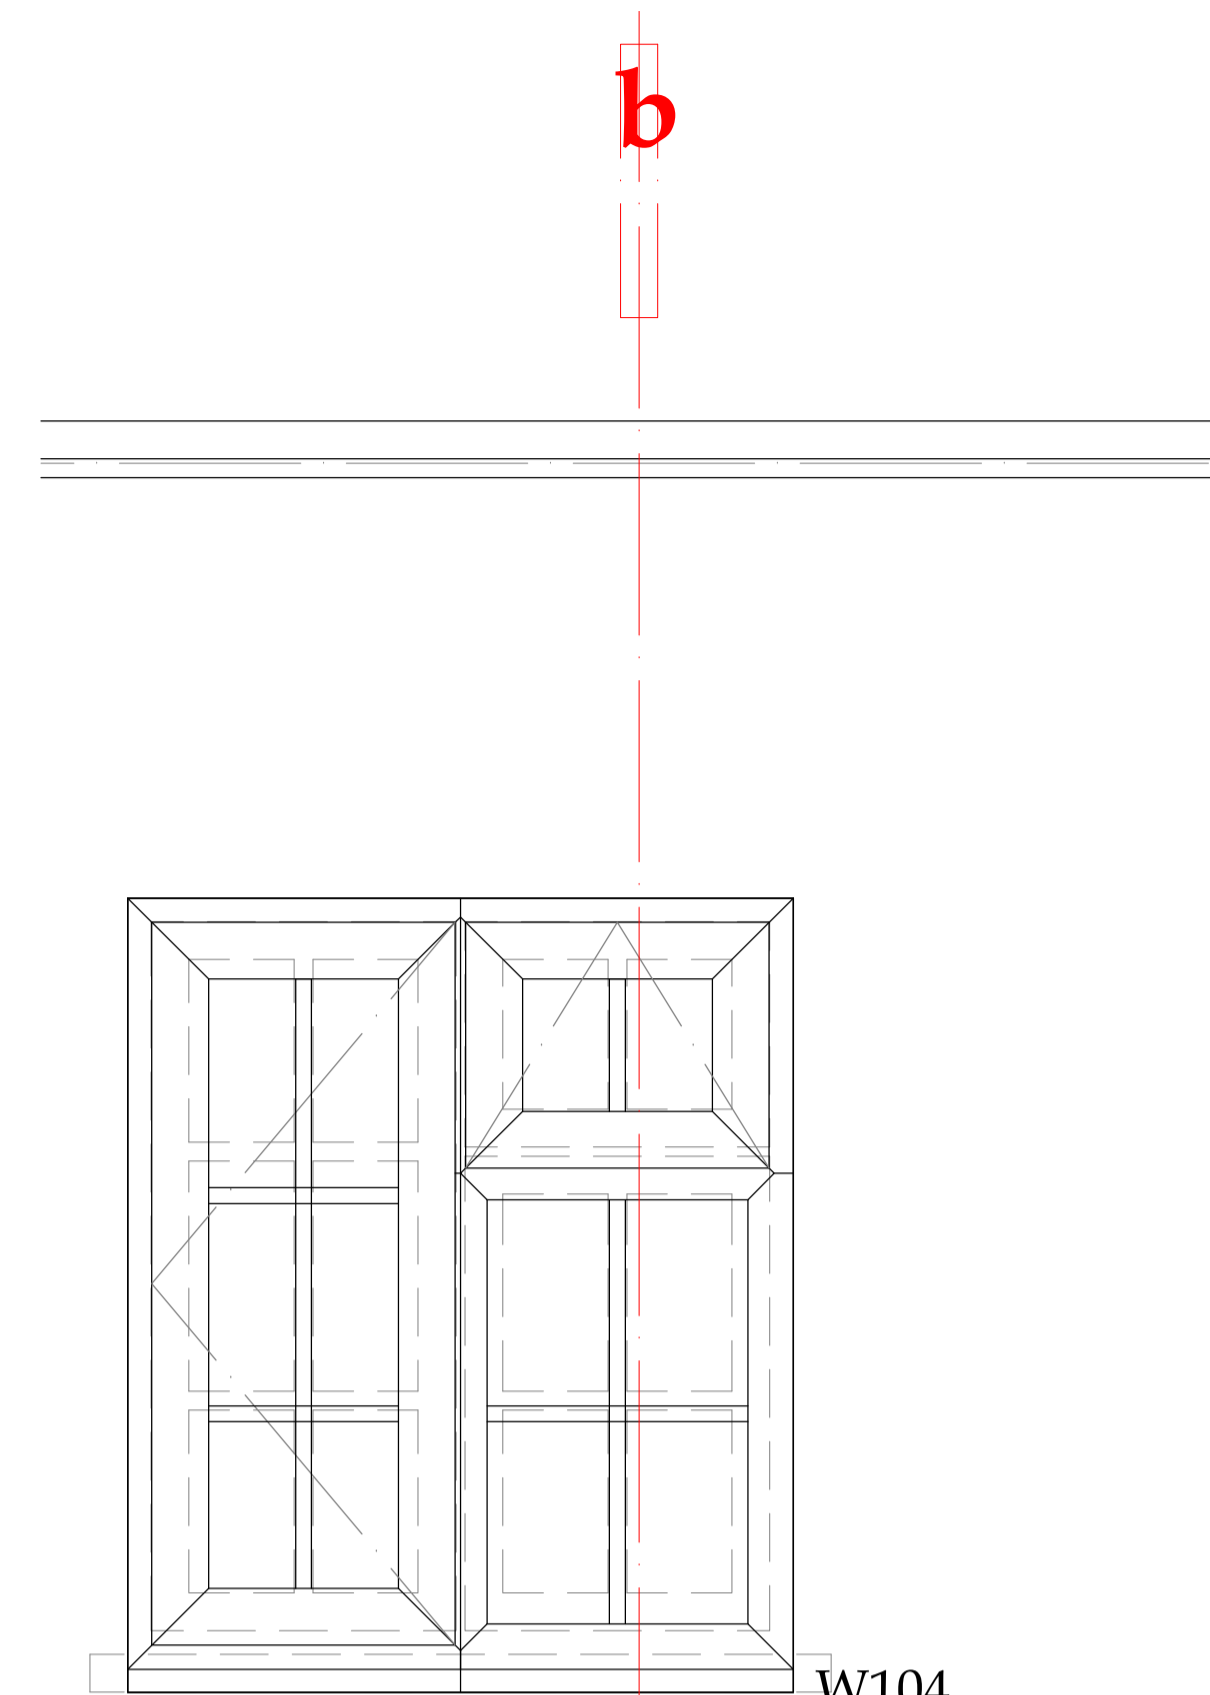

All details shown for proposed new windows taken from Messrs Eurocell Logik Ovolo uPVC window profile colour - White
<https://www.eurocell.co.uk/library/download/link/id/22438/>

part road elevation

section a-a

part rear elevation

section b-b

chartered architects #A

Client

TG Dental Suite

Job

Change of Windows

**TG Dental Suite
15 The Square
Earls Barton
Northamptonshire**

Drawing

Proposed window details

Revisions

Drawn by:

Scale 1:10 (A1)

Date Feb 2024

Job No: 24-001

Drawing no: 03