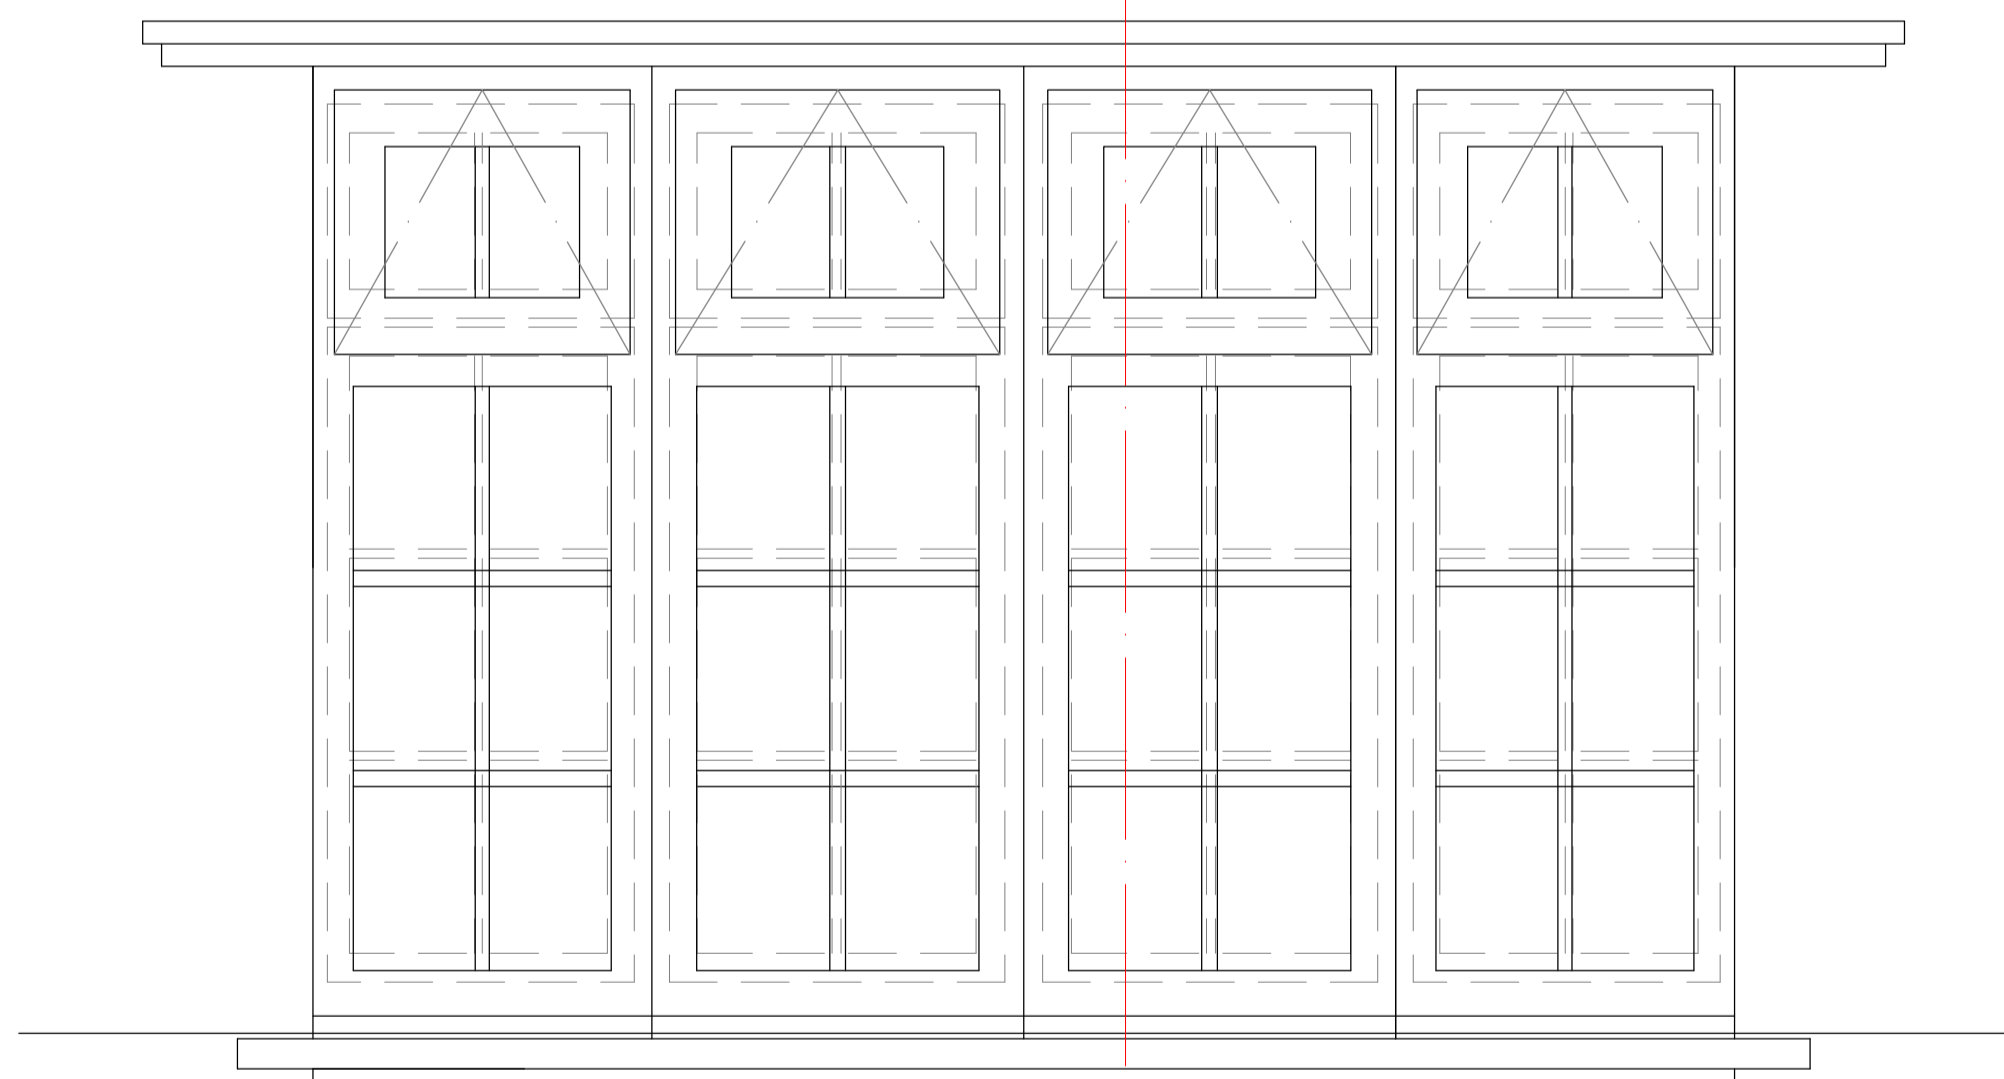

All details shown for proposed new windows taken from Messrs Eurocell Logik Ovolo uPVC window profile colour - White
<https://www.eurocell.co.uk/library/download/link/id/22438/>

part road elevation

section a-a

part rear elevation

section b-b

chartered architects #A

Client

TG Dental Suite

Job

Change of Windows

**TG Dental Suite
15 The Square
Earls Barton
Northamptonshire**

Drawing

Proposed window details

Revisions

Drawn by:

Scale 1:10 (A1)

Date Feb 2024

Job No: 24-001

Drawing no: 03