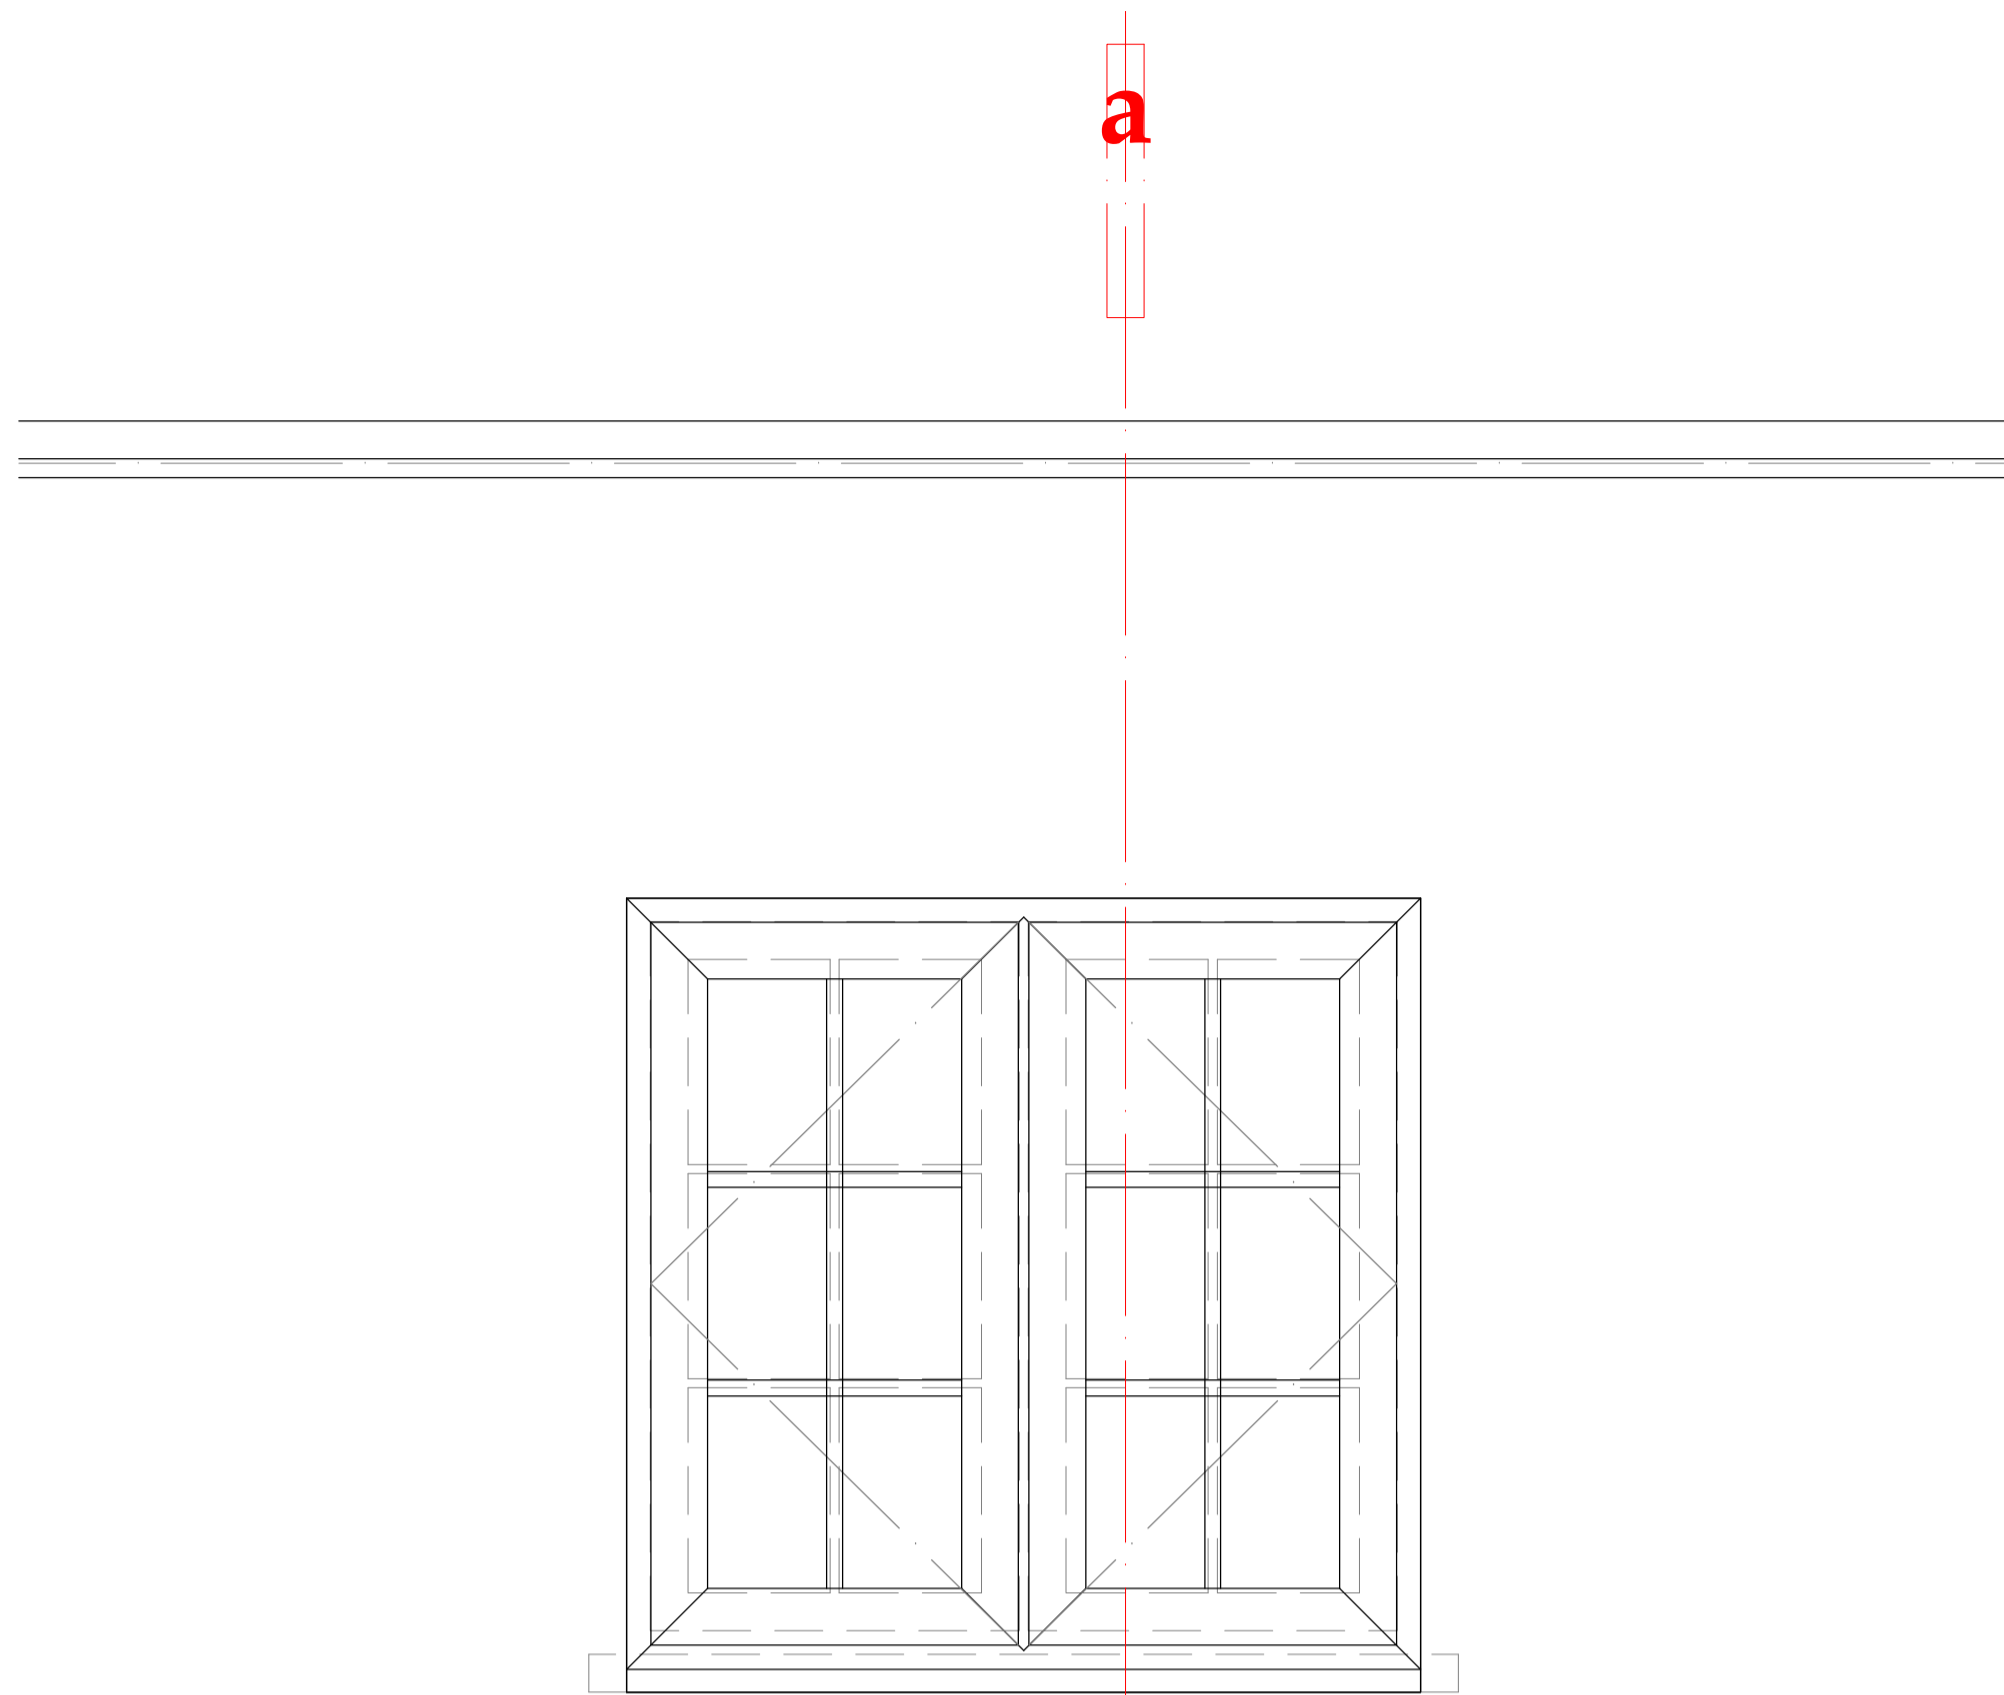

All details shown for proposed new windows taken from Messrs Eurocell Logik Ovolo uPVC window profile colour - White
<https://www.eurocell.co.uk/library/download/link/id/22438/>

part road elevation

section a-a

part rear elevation

section b-b

chartered architects #A

Client

TG Dental Suite

Job

Change of Windows

**TG Dental Suite
15 The Square
Earls Barton
Northamptonshire**

Drawing

Proposed window details

Revisions

Drawn by:

Scale 1:10 (A1)

Date Feb 2024

Job No: 24-001

Drawing no: 03