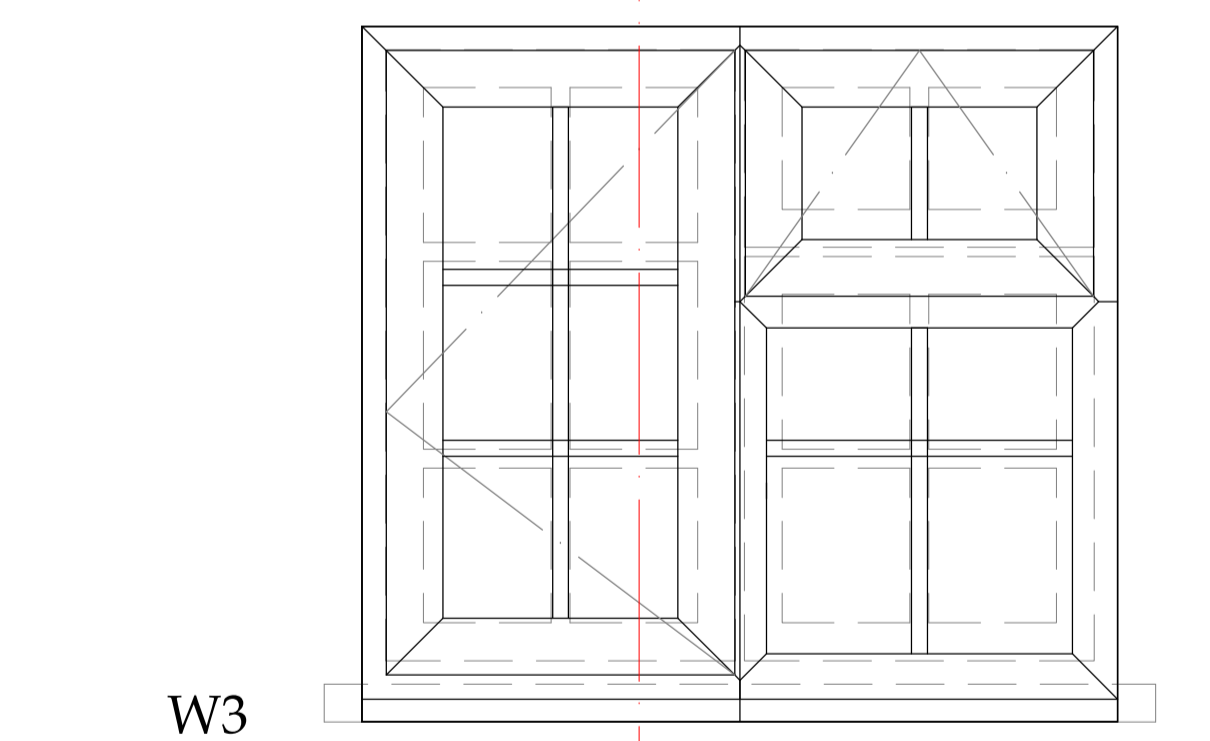

All details shown for proposed new windows taken from Messrs Eurocell Logik Ovolo uPVC window profile colour - White
<https://www.eurocell.co.uk/library/download/link/id/22438/>

part road elevation

section a-a

part rear elevation

section b-b

chartered architects #A

Client

TG Dental Suite

Job

Change of Windows

**TG Dental Suite
15 The Square
Earls Barton
Northamptonshire**

Drawing

Proposed window details

Revisions

Drawn by:

Scale 1:10 (A1)

Date Feb 2024

Job No: 24-001

Drawing no: 03