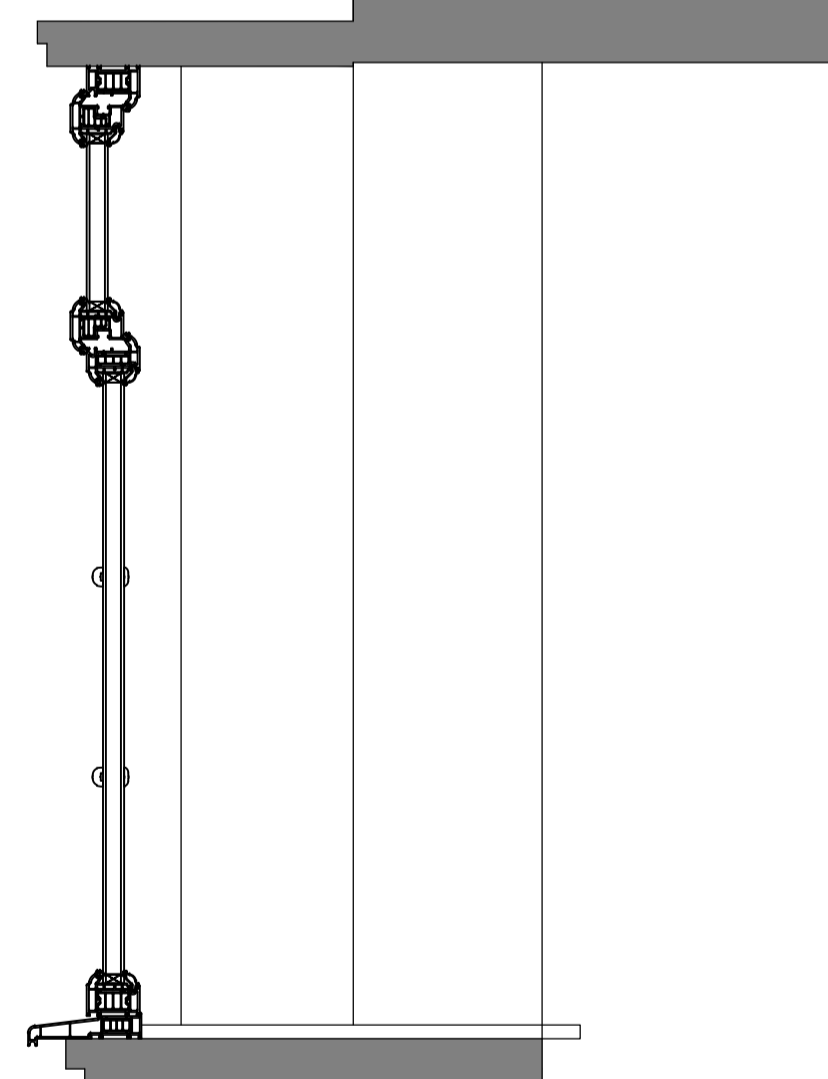

All details shown for proposed new windows taken from Messrs Eurocell Logik Ovolo uPVC window profile colour - White
<https://www.eurocell.co.uk/library/download/link/id/22438/>

part road elevation

section a-a

part rear elevation

section b-b

chartered architects #A

Client

TG Dental Suite

Job

Change of Windows

**TG Dental Suite
15 The Square
Earls Barton
Northamptonshire**

Drawing

Proposed window details

Revisions

Drawn by:

Scale 1:10 (A1)

Date Feb 2024

Job No: 24-001

Drawing no: 03