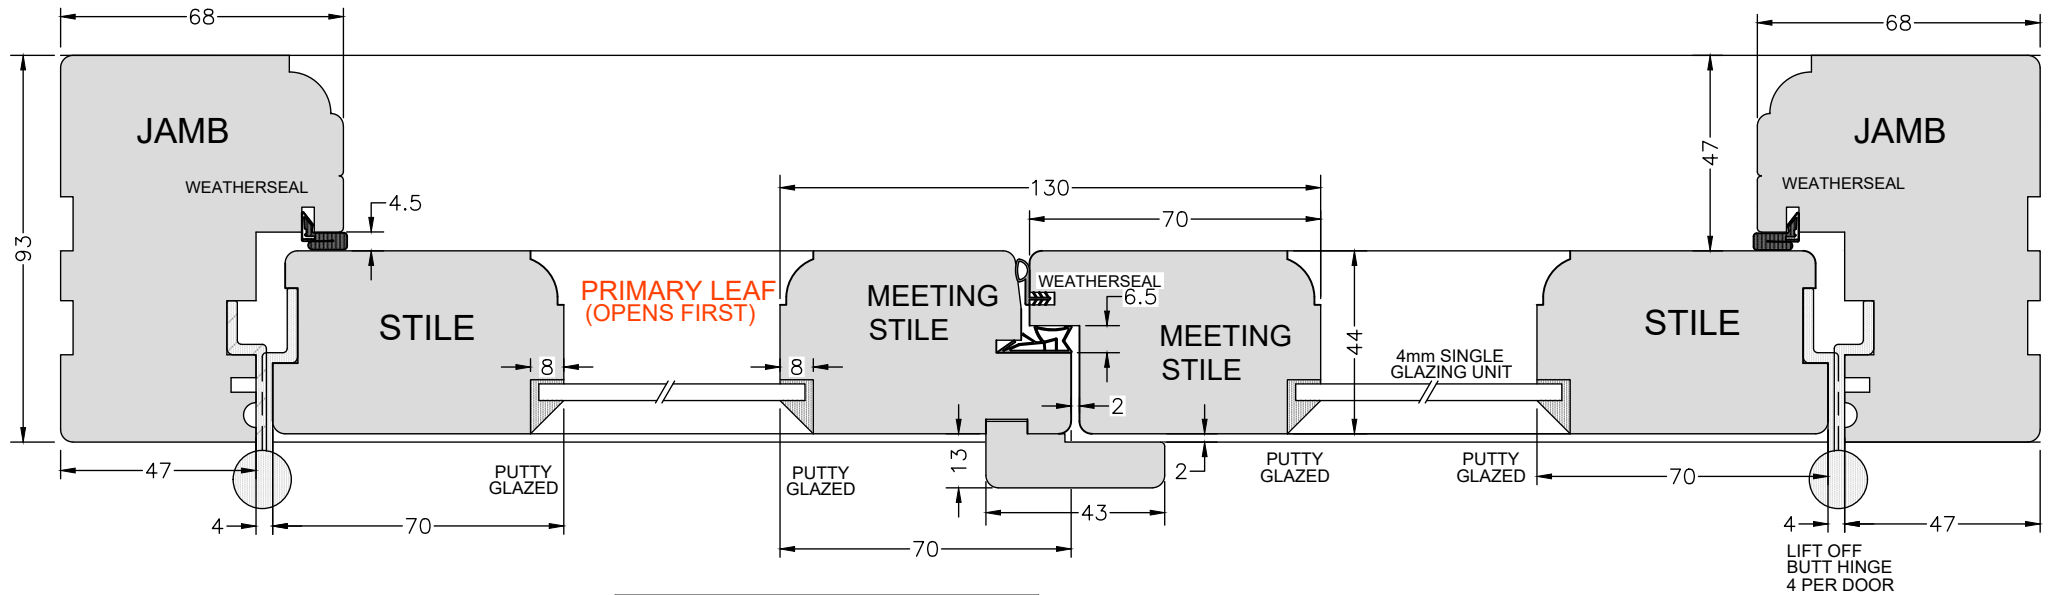

HERITAGE - SINGLE GLAZED

OPEN OUT FRENCH DOORS, Ovolo Frame, Jamb Section

14/10/2022 REVISION E

FILE: HD1-13SX

SPECIFICATIONS	
PROFILE	OVOLO (shown) or LAMBS TONGUE
GLAZING	4mm Single Glazing Unit, Putty Glazed.
GLAZING BAR OPTIONS	Georgian Ovolo, Queen Anne Ovolo or Gothic with Ovolo frame & sash profile Victorian Lambs Tongue with Lambs tongue frame & sash profile.
HARDWARE/FITTINGS	Traditional Steel Lift-Off Butt Hinges Adjustable Friction Stay in Head Handles and fasteners to be confirmed OR Supplied as hung only.
TRICKLE VENTS	Trickle Vents are not fitted