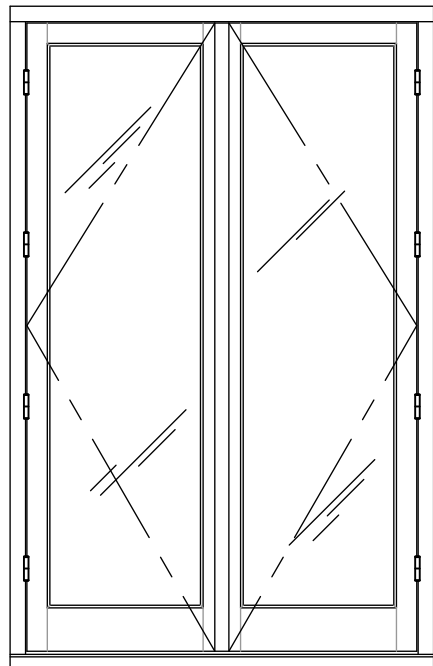

HERITAGE - SINGLE GLAZED

OPEN OUT FRENCH DOORS, Ovolo Frame, Jamb Section

14/10/2022 REVISION E

FILE: HD1-13SX

SPECIFICATIONS	
PROFILE	OVOLO (shown) or LAMBS TONGUE
GLAZING	4mm Single Glazing Unit, Putty Glazed.
GLAZING BAR OPTIONS	Georgian Ovolo, Queen Anne Ovolo or Gothic with Ovolo frame & sash profile Victorian Lambs Tongue with Lambs tongue frame & sash profile.
HARDWARE/FITTINGS	Traditional Steel Lift-Off Butt Hinges Adjustable Friction Stay in Head Handles and fasteners to be confirmed OR Supplied as hung only.
TRICKLE VENTS	Trickle Vents are not fitted