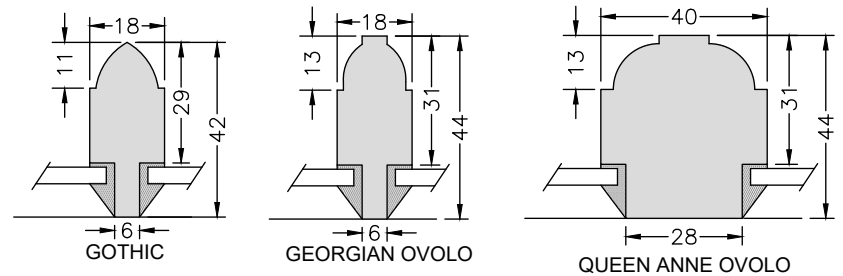

HERITAGE - SINGLE GLAZED

OPEN OUT FRENCH DOORS, Ovolo Frame, Jamb Section

14/10/2022 REVISION E

FILE: HD1-13SX

SPECIFICATIONS	
PROFILE	OVOLO (shown) or LAMBS TONGUE
GLAZING	4mm Single Glazing Unit, Putty Glazed.
GLAZING BAR OPTIONS	Georgian Ovolo, Queen Anne Ovolo or Gothic with Ovolo frame & sash profile Victorian Lambs Tongue with Lambs tongue frame & sash profile.
HARDWARE/FITTINGS	Traditional Steel Lift-Off Butt Hinges Adjustable Friction Stay in Head Handles and fasteners to be confirmed OR Supplied as hung only.
TRICKLE VENTS	Trickle Vents are not fitted