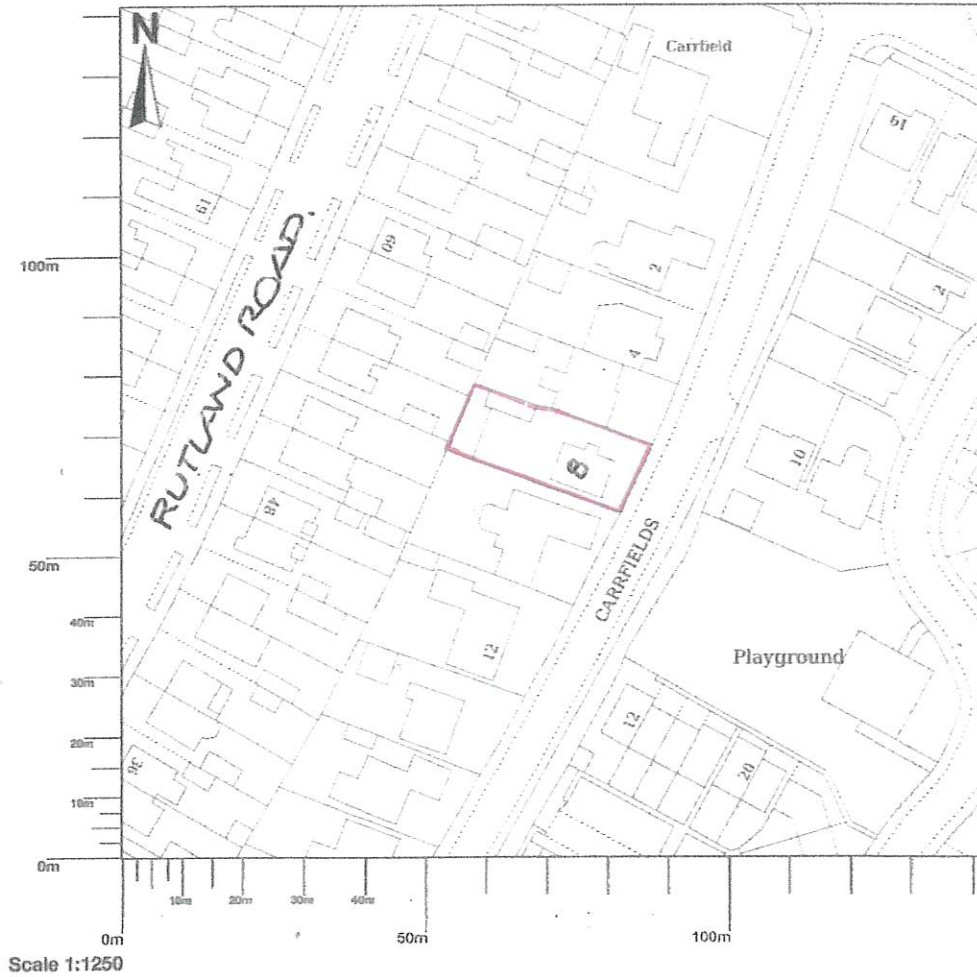

## 8 Carrfields, Goole, DN14 6YH

P & ER  
DEVELOPMENT CONTROL  
REC'D 16 FEB 2024