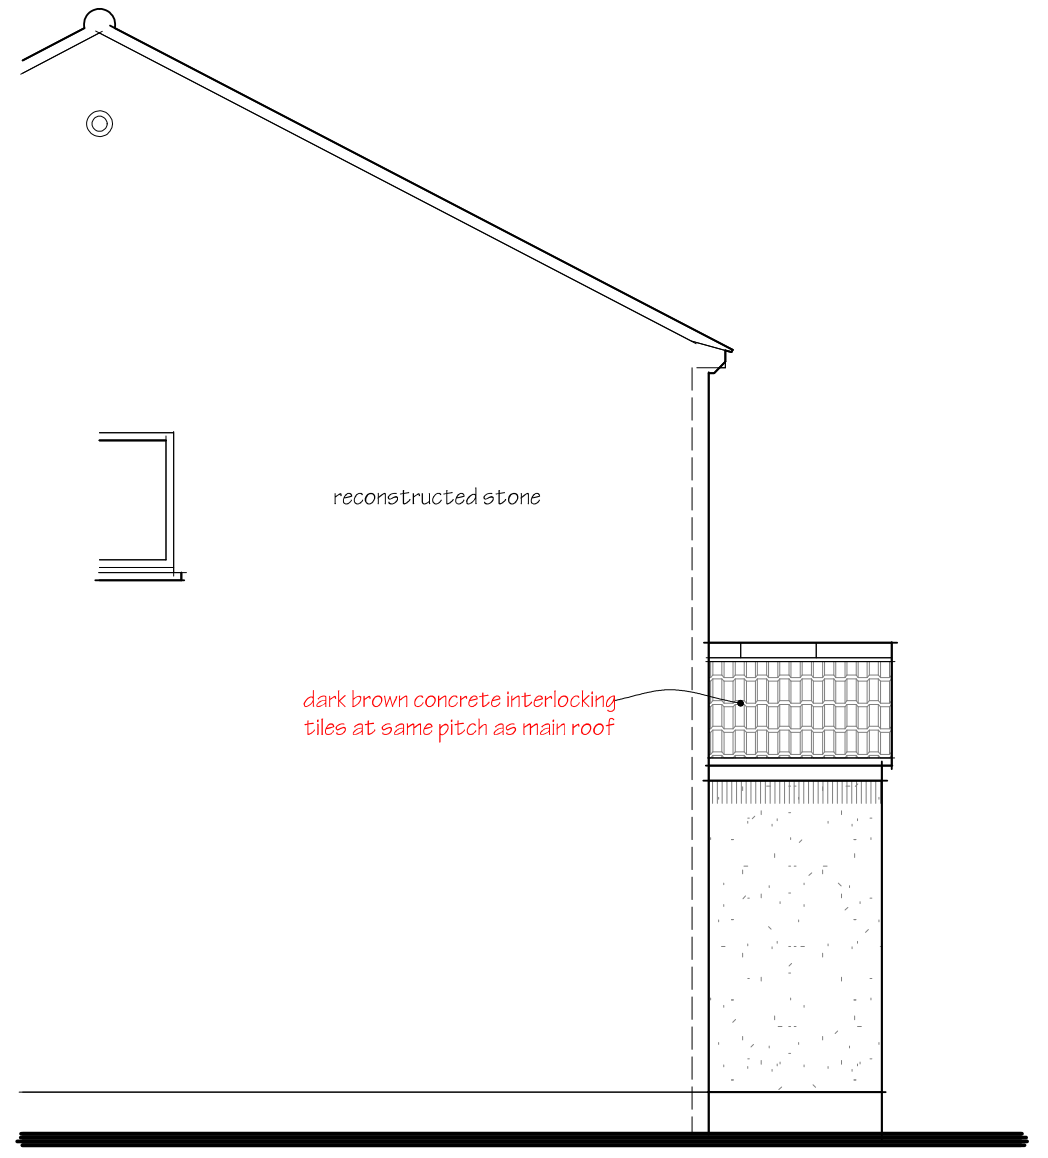

NORTH EAST ELEVATION

NORTH WEST

SOUTH EAST ELEVATION

A 29.02.24. - GENERAL AMENDMENTS

KEVIN SMITH *Architectural Services*
7 Ludlow Close, Frome, Somerset. BA11 2ES TEL. 07946 678348 WEB. www.kevinpsmith.co.uk

Client **MR & MRS KELLY**

Job **28 WYNFORD ROAD, FROME, SOMERSET**

Title **PROPOSAL DETAILS (ELEVATIONS)**

Scales **1:50**

Date **FEB 2024**

Ref No **2498 / 05 A**

This drawing is copyright of Kevin Smith Architectural Services . It may not be copied , reproduced or altered in any way without written authority.