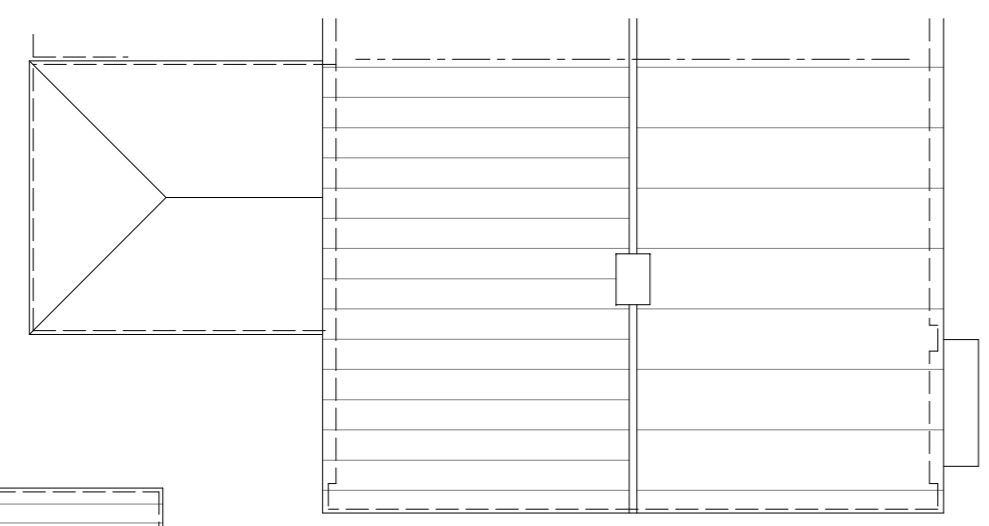

**GROUND FLOOR PLAN**

**ROOF PLAN**

**KEVIN SMITH Architectural Services**  
 7 Ludlow Close, Frome, Somerset. BA11 2ES TEL. 07946 678348 WEB. www.kevin-smith.co.uk

Client **MR & MRS KELLY**  
 Job **28 WYNFORD ROAD, FROME, SOMERSET**  
 Title **SURVEY DETAILS 1**

Scales **1:50** Date **FEB 2024** Ref No **2498 / 06**