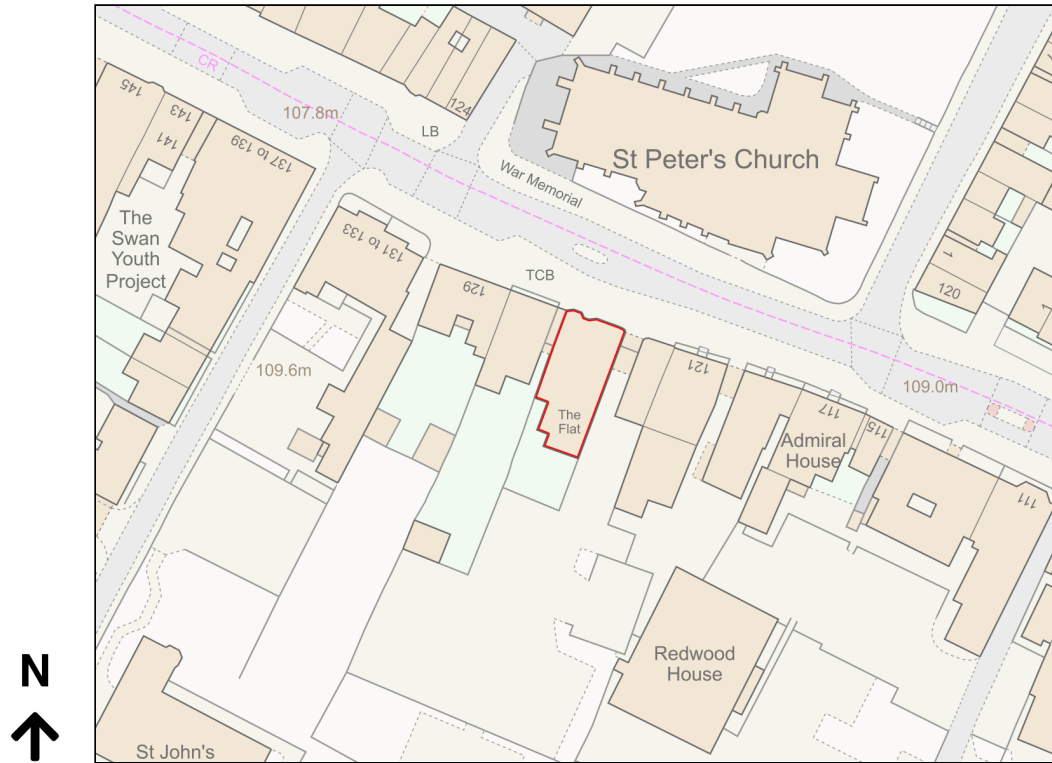

Location Plan

Site Address: Flat, 125a, High Street, Berkhamsted, HP4 2DJ

Date Produced: 17-Dec-2023

Scale: 1:1250 @A4

Planning Portal Reference: PP-12682690v1