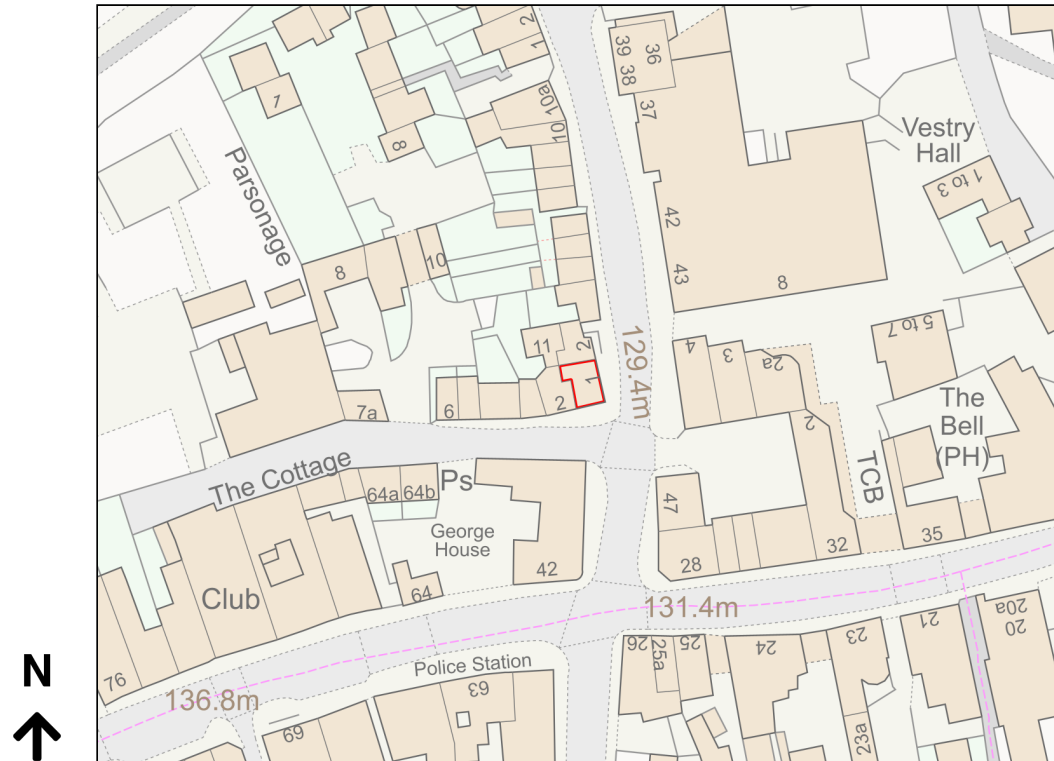

# Location Plan

Site Address: 1, Frogmore Street, Tring, HP23 5AU

Date Produced: 02-Mar-2024

Scale: 1:1250 @A4

Planning Portal Reference: PP-12851748v1