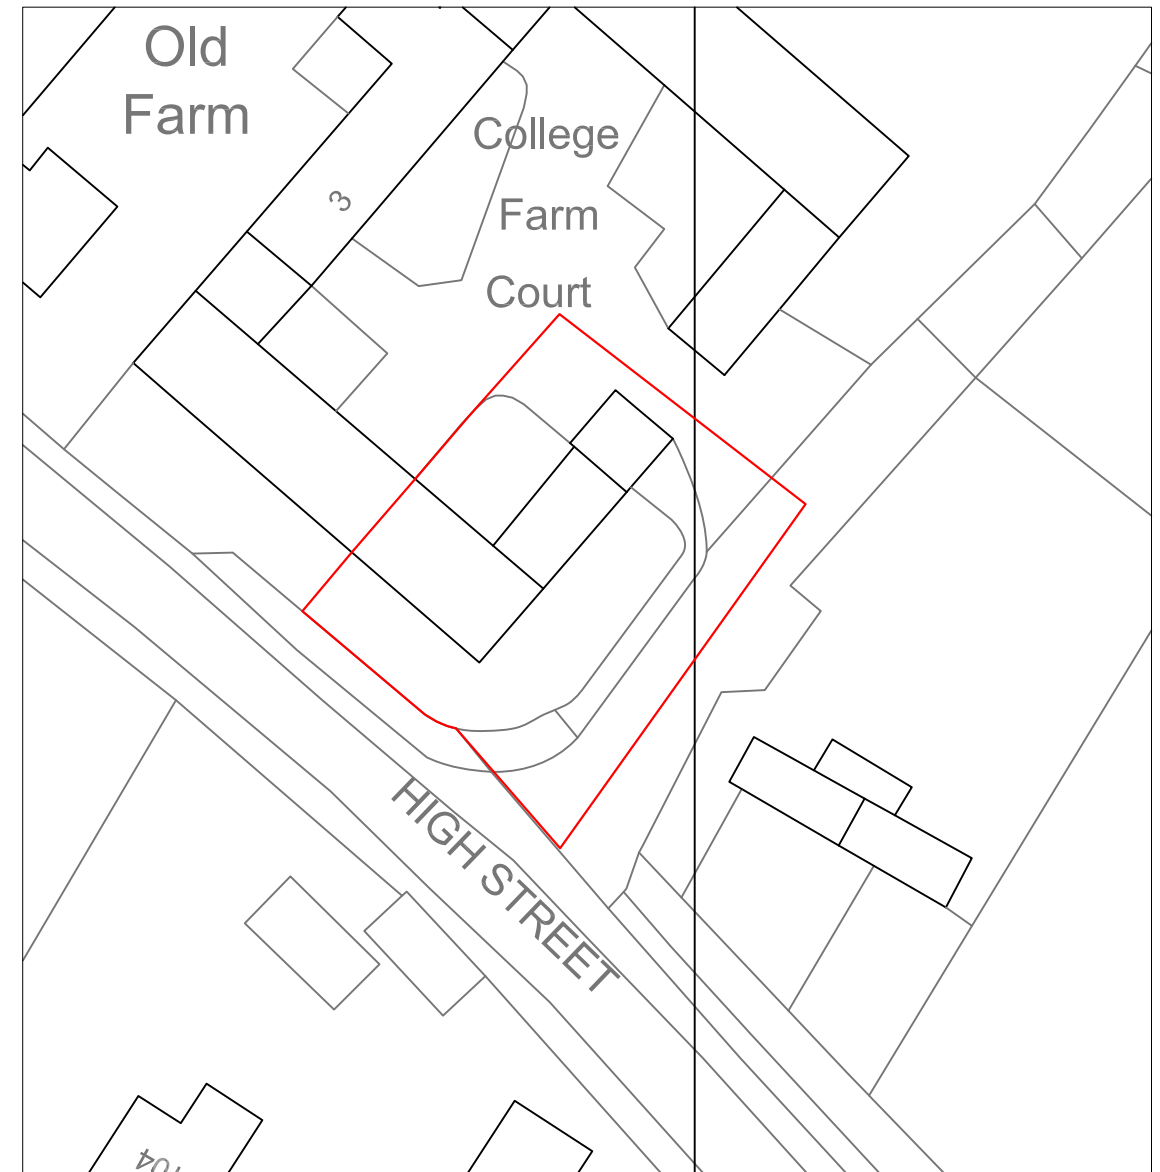

Location Plan
1:1250

Block Plan
1:500

REV	DRAWN	DATE	DESCRIPTION
 Repair Solutions Design Office, Solent House, 1460 Parkway, Whiteley, Hampshire PO15 7AF			
JOB ID		Brown	
SITE ADDRESS		1 College Farm Court Barton Cambridgeshire CB23 7AL	
REFERENCE		DRG No.	DRG SIZE
9644762		101	A3