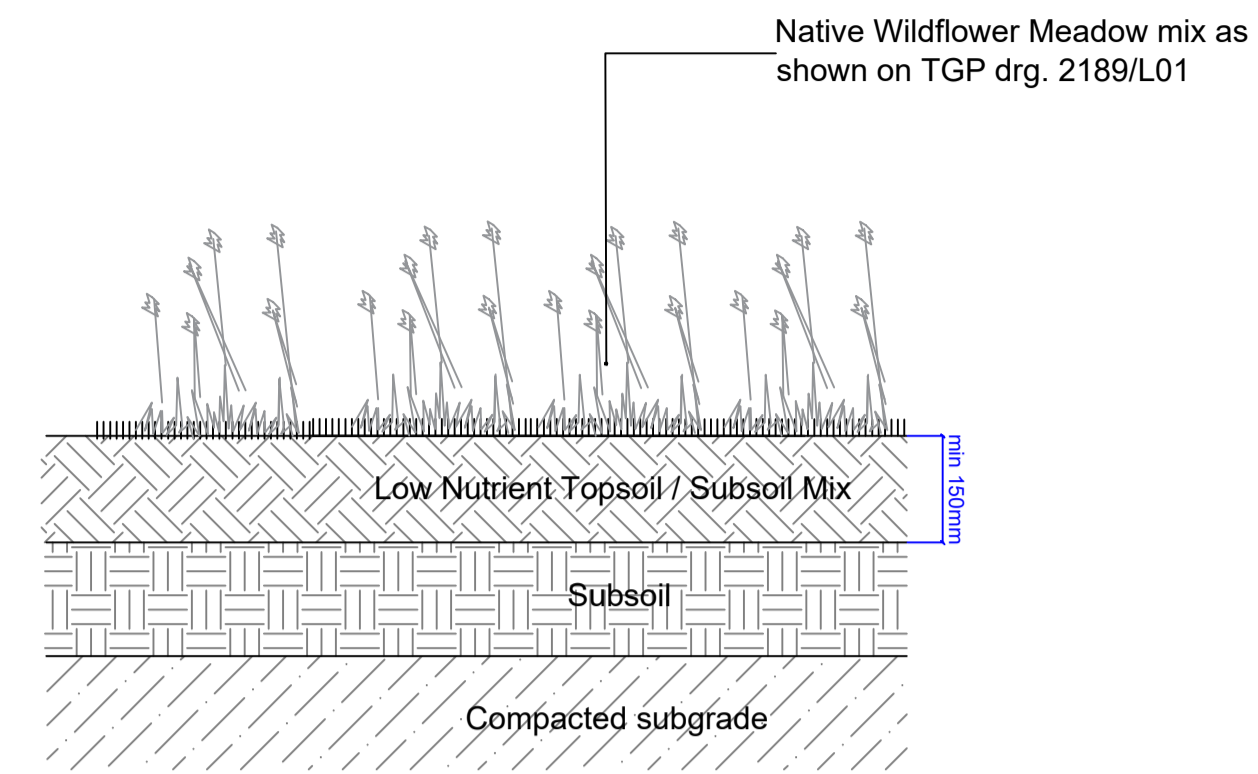

2 Native Wildflower Meadow 1:10