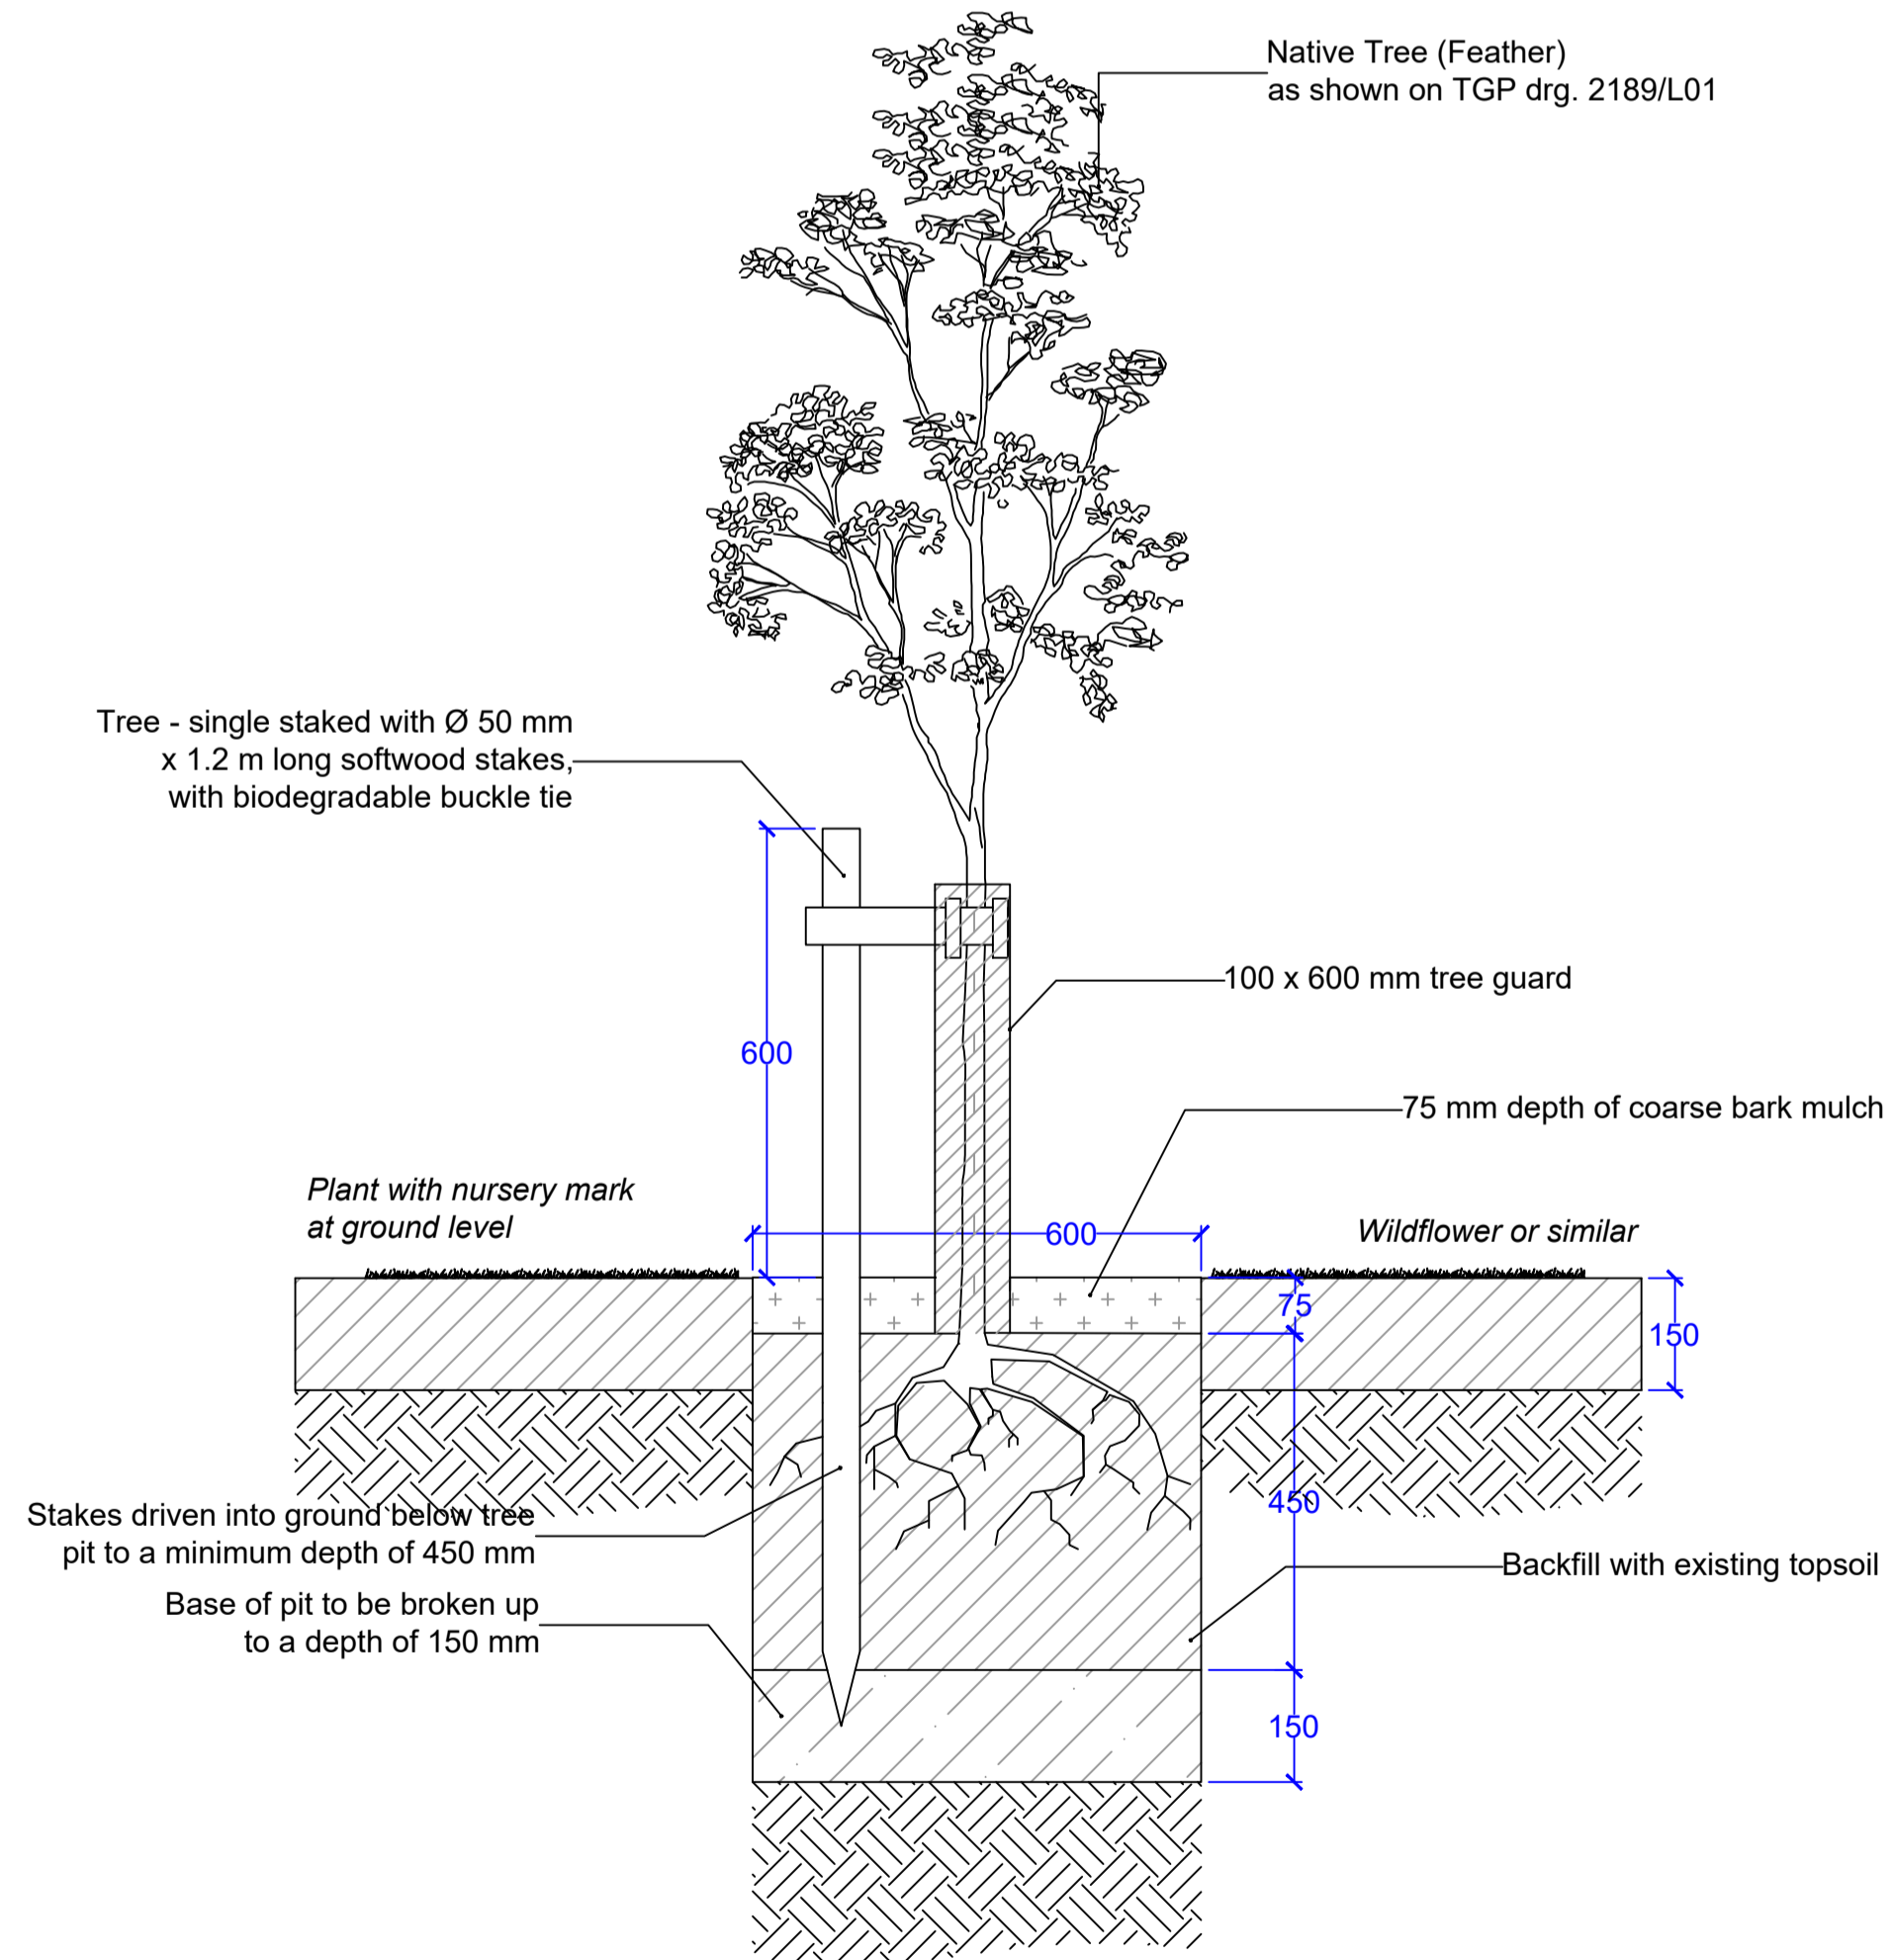

3 Native Tree Planting (Feather) 1:10