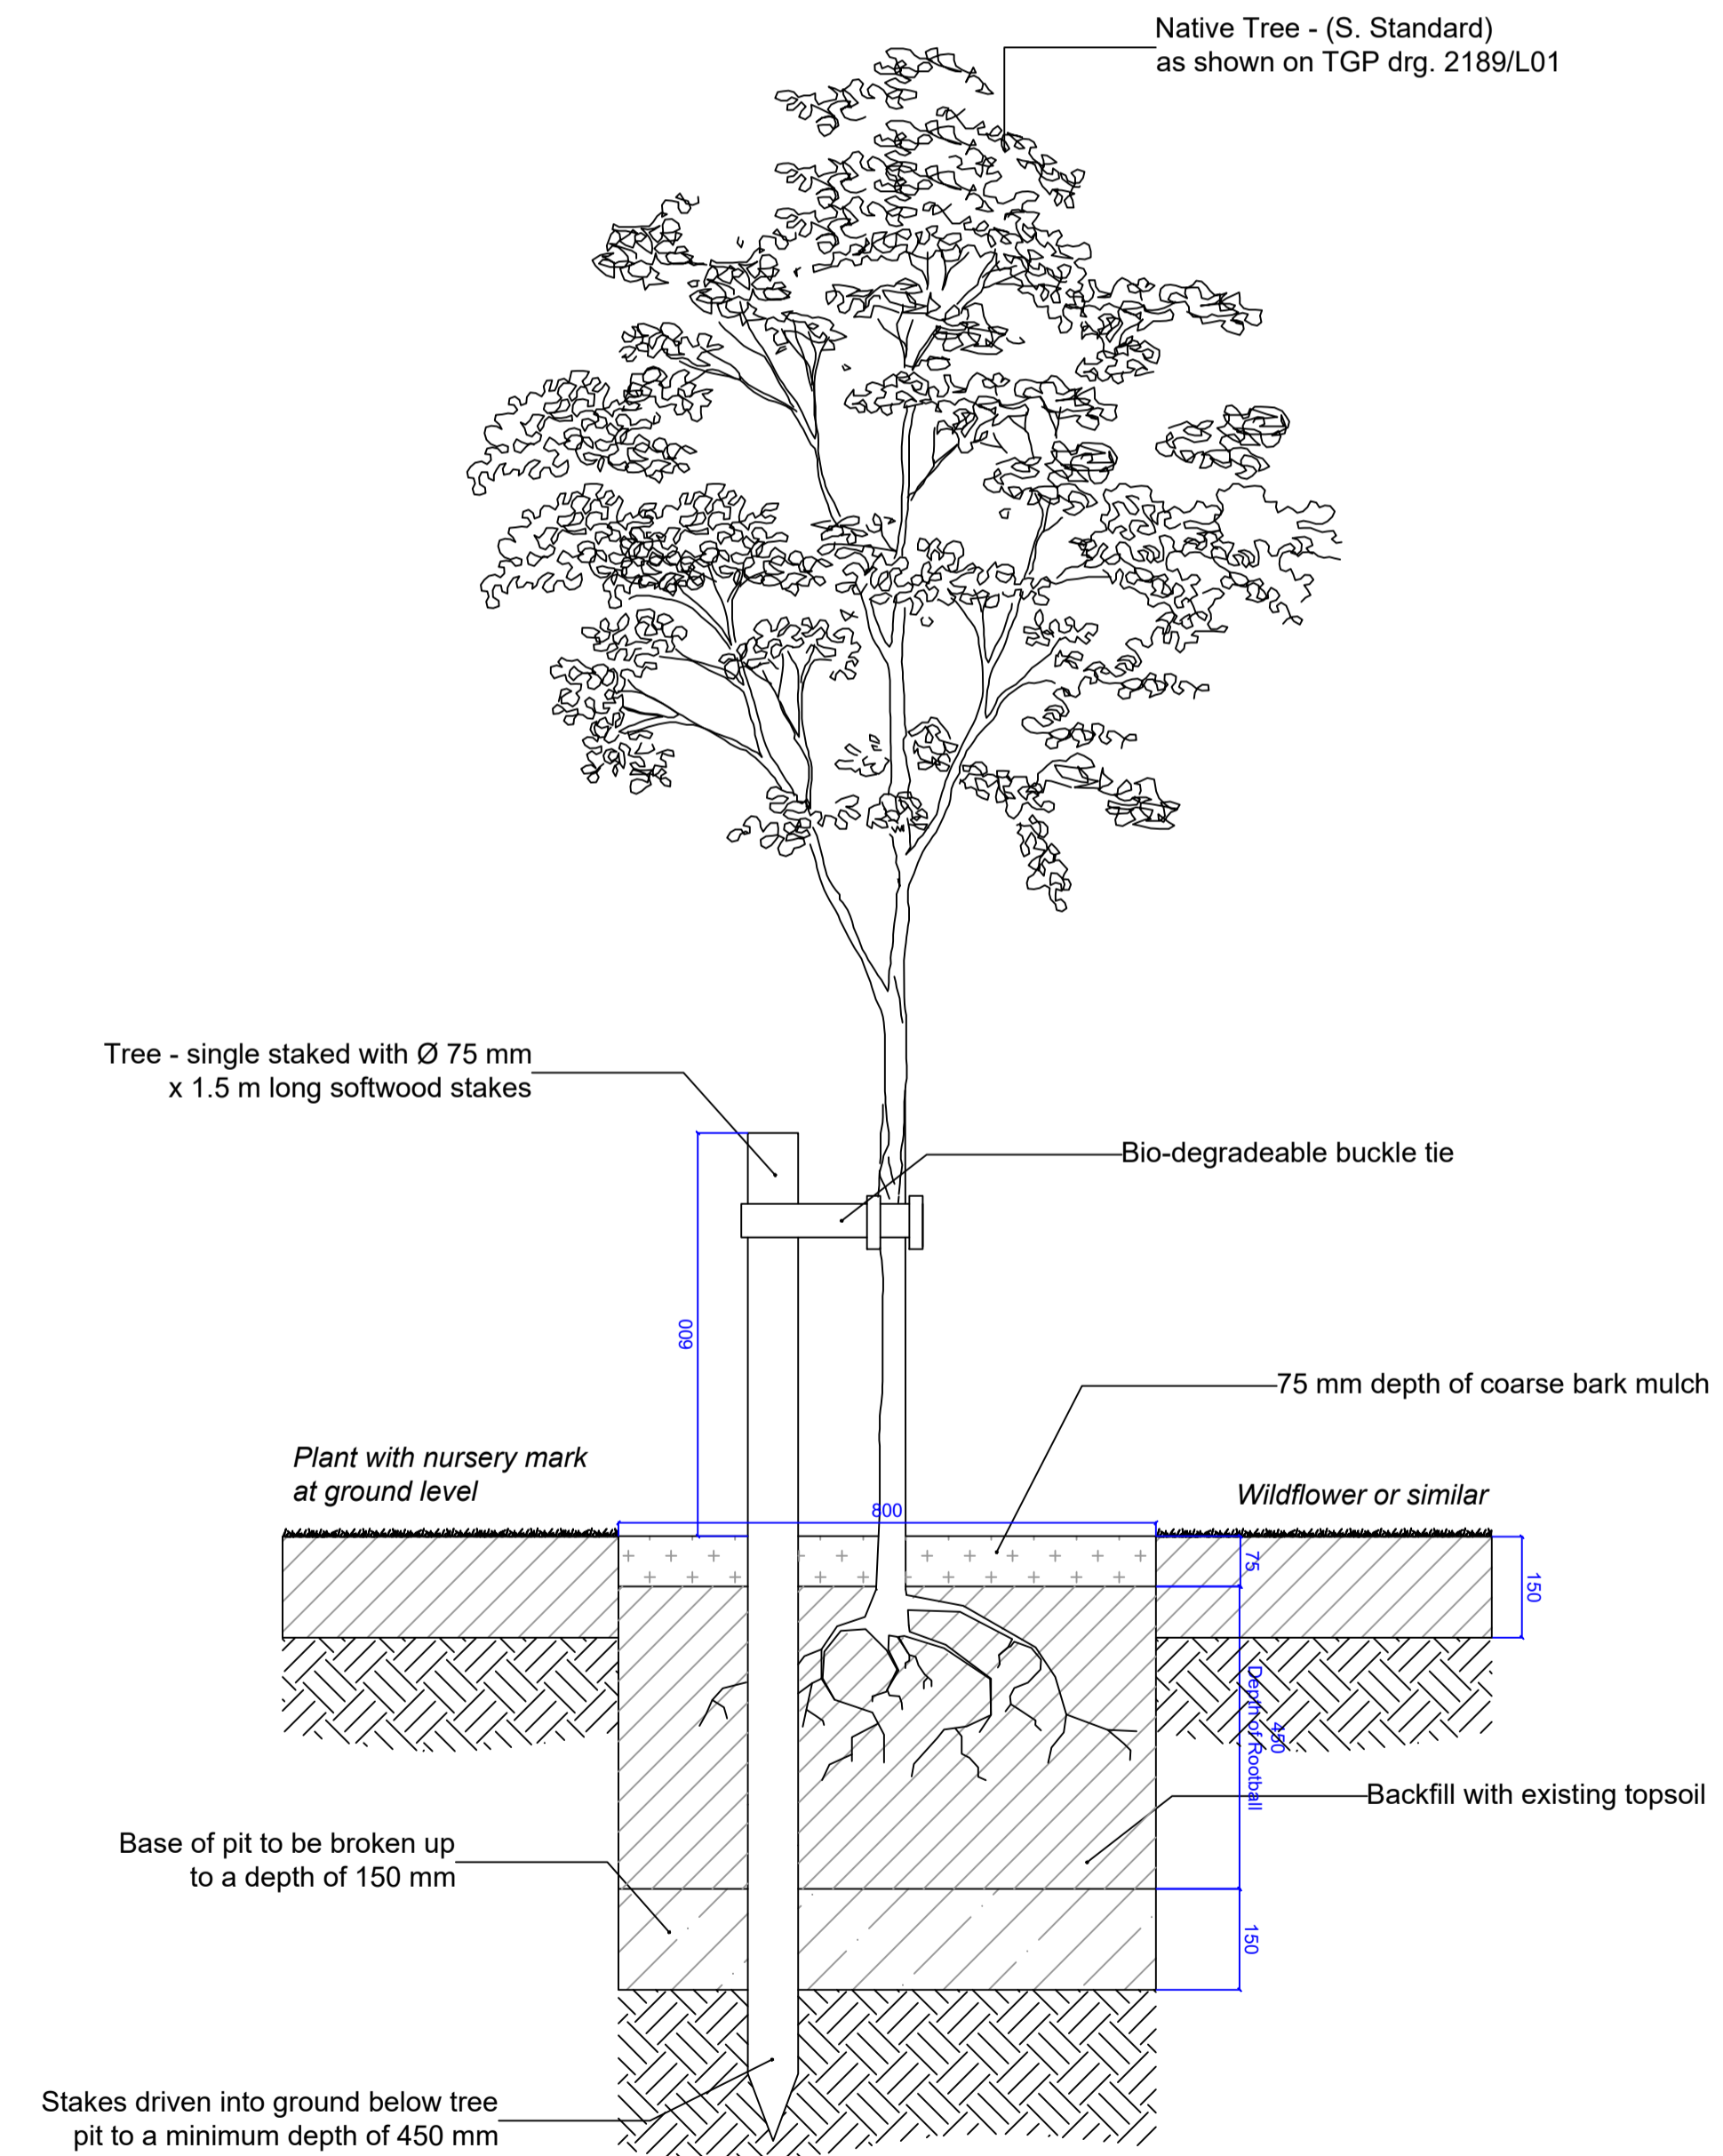

4 Native Tree Planting (S. Standard) 1:10

TGP LANDSCAPE ARCHITECTS
Suite 4.01, West Regent Street,
Glasgow, G2 2QD Tel: 0141 429 2999
info@tgp.uk.com/www.tgp.uk.com
Also in Edinburgh & Newcastle

Project	Midton of Balgray Kilmarnock BESS		
Title	Soft Landscape Details		
Date	Scale	Drawn	Checked
20/02/24	1:10 @ A1	XX	NH
Job	Suitability	No.	Issue
2189	-	D01	Planning
LI WORKSTAGE:	0/1	2	3
	☐	☒	☐
	☐	☐	☐
	☐	☐	☐